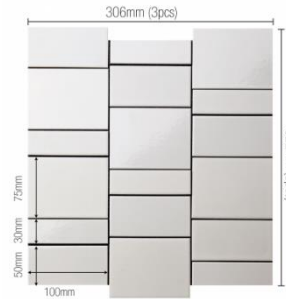

FORMAT-MIX for Bathroom / Kitchen

INAX

Spec

Porcelain / Glazed

YM-FORM/WH-MIX, BL-MIX

Size/pc	100x30mm (3.94x1.18in)
	100x50mm (3.94x1.97in)
	100x75mm (3.94x2.95in)
Size/sht (Actual)	304x320mm (11.97x13.06in)
Size/sht (Nominal)	306x322mm (12.49x13.14in)
Thickness	7mm, 9.5mm Mix
Joint	2mm
Quantity/sqm	10.2 sheets
Quantity/sqf	10.54
Quantity/ctn	10 sheets
Weight/ctn	15kg (33.1lb)
HS code (2017)	6907.22-100

Note:

*Designed for open joint installation. But grouting is recommended for bathroom wall installation to avoid joints from being stained or smelling. Water-proofing adhesive is required for bathroom wall installation. All colors are non stocked items and need 117 sqm (120 cartons) minimum order for each.

INAXMarketing_Americas@LIXIL.com

Dimension of Sheet