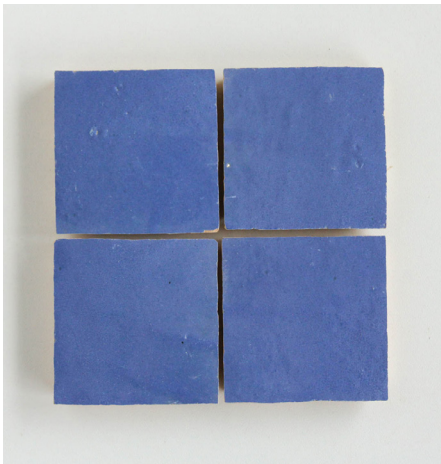

Applications

EZR1010

Colour: Clear Sky

Metric	Imperial
100 x 100 x 10mm	4" x 4"

Applications

EZR1010

Colour: Peacock

Metric	Imperial
100 x 100 x 10mm	4" x 4"

Applications

EZR1010

Colour: Blue Grotto

Metric	Imperial
100 x 100 x 10 mm	4" x 4"

Applications

EZR1010

Colour: Teal

Metric	Imperial
100 x 100 x 10mm	4" x 4"

Applications

EZR1010

Colour: Chefchaouen

Metric	Imperial
100 x 100 x 10mm	4" x 4"

Applications

EZR1010

Colour: Cobalt

Metric	Imperial
100 x 100 x 10 mm	4" x 4"

Applications

EZR1010

Colour: Royal Blue

Metric	Imperial
100 x 100 x 10mm	4" x 4"

Applications

EZR1010

Colour: Kermit

Metric	Imperial
100 x 100 x 10mm	4" x 4"