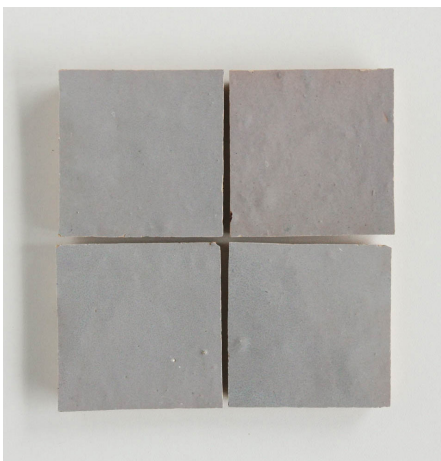

Applications

EZR1010

Colour: Dust

Metric	Imperial
100 x 100 x 10mm	4" x 4"

Applications

EZR1010

Colour: Blue Grass

Metric	Imperial
100 x 100 x 10mm	4" x 4"

Applications

EZR1010

Colour: Lilac

Metric	Imperial
100 x 100 x 10mm	4" x 4"

Applications

EZR1010

Colour: Powder

Metric	Imperial
100 x 100 x 10mm	4" x 4"

Applications

EZR1010

Colour: Ash Grey

Metric	Imperial
100 x 100 x 10 mm	4" x 4"

Applications

EZR1010

Colour: Dark Grey

Metric	Imperial
100 x 100 x 10mm	4" x 4"