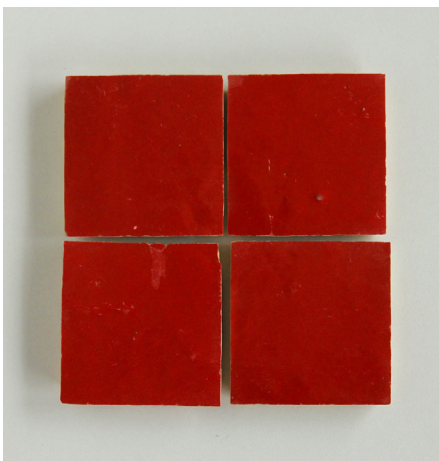

Applications

EZR1010

Colour: Dark Green

Metric Imperial
100 x 100 x 10mm 4" x 4"

Applications

EZR1010

Colour: Rust

Metric Imperial
100 x 100 x 10 mm 4" x 4"

Applications

EZR1010

Colour: Blood Red

Metric Imperial
100 x 100 x 10mm 4" x 4"

Applications

EZR1010

Colour: Jungle Red

Metric Imperial
100 x 100 x 10mm 4" x 4"

Applications

EZR1010

Colour: Eggplant

Metric Imperial
100 x 100 x 10 mm 4" x 4"

Applications

EZR1010

Colour: Mustard

Metric Imperial
100 x 100 x 10mm 4" x 4"