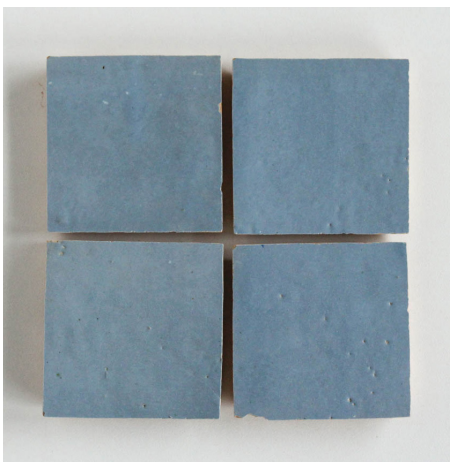

Moroccan Zellige Basic Range

EZR1010

Colour: Stratus *New

Metric	Imperial
100 x 100 x 10mm	4" x 4"

Applications

EZR1010

Colour: Snow

Metric	Imperial
100 x 100 x 10 mm	4" x 4"

Applications

EZR1010

Colour: Dust

Metric	Imperial
100 x 100 x 10mm	4" x 4"

Applications

EZR1010

Colour: Blue Grass

Metric	Imperial
100 x 100 x 10mm	4" x 4"

Applications

EZR1010

Colour: Avocado

Metric	Imperial
100 x 100 x 10 mm	4" x 4"

Applications

EZR1010

Colour: Clay

Metric	Imperial
100 x 100 x 10mm	4" x 4"

Applications

EZR1010

Colour: Moss

Metric	Imperial
100 x 100 x 10mm	4" x 4"

Applications

EZR1010

Colour: Cool Breeze

Metric	Imperial
100 x 100 x 10 mm	4" x 4"