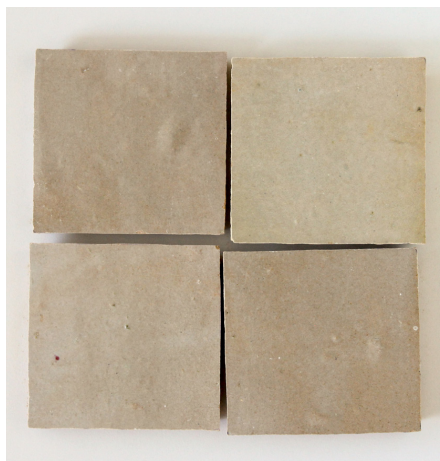

Colour: Duck Egg Blue

Metric	Imperial
100 x 100 x 10mm	4" x 4"

Applications

EZR1010