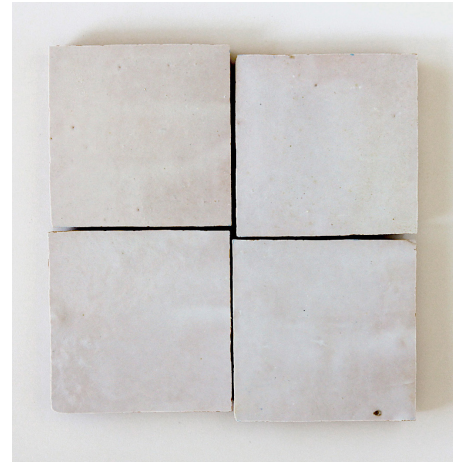

Moroccan Zellige Basic Range

EZR1010

Colour: Stratus *New

Metric	Imperial
100 x 100 x 10mm	4" x 4"

Applications

EZR1010

Colour: Snow

Metric	Imperial
100 x 100 x 10 mm	4" x 4"

Applications

EZR1010

Colour: Dust

Metric	Imperial
100 x 100 x 10mm	4" x 4"

Applications

EZR1010

Colour: Blue Grass

Metric	Imperial
100 x 100 x 10mm	4" x 4"

Applications

EZR1010

Colour: Avocado

Metric	Imperial
100 x 100 x 10 mm	4" x 4"

Applications

EZR1010

Colour: Clay

Metric	Imperial
100 x 100 x 10mm	4" x 4"