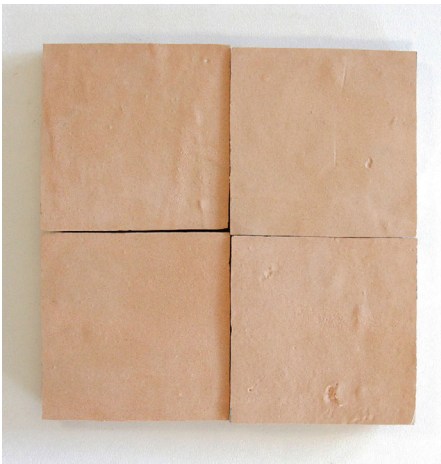

Applications

EZR1010

Colour: Moroccan Pink

Metric	Imperial
100 x 100 x 10mm	4" x 4"

Applications

EZR1010

Colour: Duck Egg Blue

Metric	Imperial
100 x 100 x 10mm	4" x 4"

Applications

EZR1010

Colour: Latte

Metric	Imperial
100 x 100 x 10 mm	4" x 4"

Applications

EZR1010

Colour: Oliva

Metric	Imperial
100 x 100 x 10mm	4" x 4"

Applications

EZR1010

Colour: Sal

Metric	Imperial
100 x 100 x 10mm	4" x 4"

Applications

EZR1010

Colour: Melocoton

Metric	Imperial
100 x 100 x 10 mm	4" x 4"