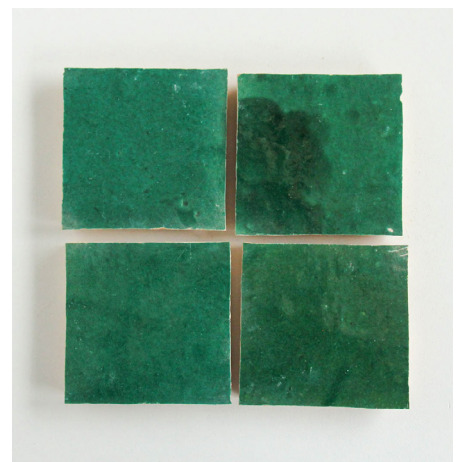

Applications

EZR1010

Colour: Royal Blue

Metric	Imperial
100 x 100 x 10mm	4" x 4"

Applications

EZR1010

Colour: Kermit

Metric	Imperial
100 x 100 x 10mm	4" x 4"

Applications

EZR1010

Colour: Poseidon

Metric	Imperial
100 x 100 x 10 mm	4" x 4"

Applications

EZR1010

Colour: Forest

Metric	Imperial
100 x 100 x 10mm	4" x 4"

Applications

EZR1010

Colour: Dark Green

Metric Imperial
100 x 100 x 10mm 4" x 4"

Applications

EZR1010

Colour: Rust

Metric Imperial
100 x 100 x 10 mm 4" x 4"

Applications

EZR1010

Colour: Blood Red

Metric Imperial
100 x 100 x 10mm 4" x 4"

Applications

EZR1010

Colour: Jungle Red

Metric Imperial
100 x 100 x 10mm 4" x 4"