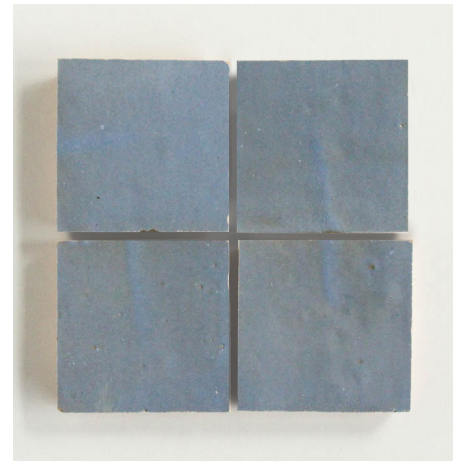

Applications

EZR1010

Colour: Avocado

Metric	Imperial
100 x 100 x 10 mm	4" x 4"

Applications

EZR1010

Colour: Clay

Metric	Imperial
100 x 100 x 10mm	4" x 4"

Applications

EZR1010

Colour: Moss

Metric	Imperial
100 x 100 x 10mm	4" x 4"

Applications

EZR1010

Colour: Cool Breeze

Metric	Imperial
100 x 100 x 10 mm	4" x 4"

Applications

EZR1010

Colour: Clear Sky

Metric	Imperial
100 x 100 x 10mm	4" x 4"

Applications

EZR1010

Colour: Peacock

Metric	Imperial
100 x 100 x 10mm	4" x 4"

Applications

EZR1010

Colour: Blue Grotto

Metric	Imperial
100 x 100 x 10 mm	4" x 4"

Applications

EZR1010

Colour: Teal

Metric	Imperial
100 x 100 x 10mm	4" x 4"