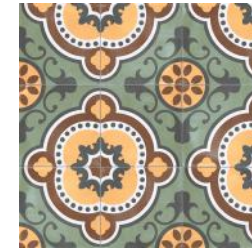

Bondi Puebla Natural

Bondi Mirror Natural

Bondi

Bondi Grey Natural
59,2x59,2 cm - 23,3"x23,3" G-3146

Bondi Connect Natural
59,2x59,2 cm - 23,3"x23,3" G-3146

Bondi Blocks Natural
59,2x59,2 cm - 23,3"x23,3" G-3146