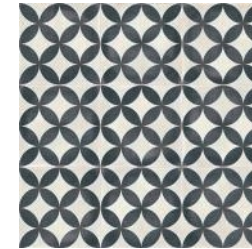

Bondi Puebla Natural

Bondi Mirror Natural

Bondi

Bondi Grey Natural
59,2x59,2 cm - 23,3"x23,3" G-3146

Bondi Connect Natural
59,2x59,2 cm - 23,3"x23,3" G-3146

Bondi Blocks Natural
59,2x59,2 cm - 23,3"x23,3" G-3146