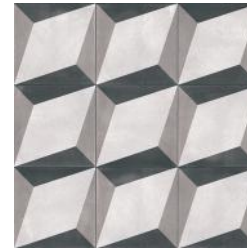

Bondi Puebla Natural

Bondi Mirror Natural

Bondi

Bondi Grey Natural
59,2x59,2 cm - 23,3"x23,3" G-3146

Bondi Connect Natural
59,2x59,2 cm - 23,3"x23,3" G-3146

Bondi Blocks Natural
59,2x59,2 cm - 23,3"x23,3" G-3146