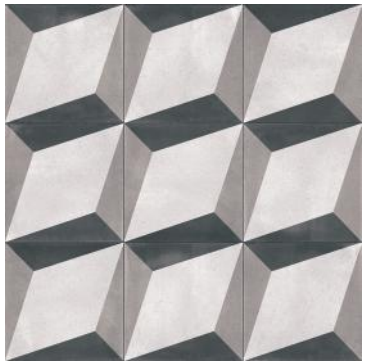

Bondi Connect Natural

4

5

Bondi Grey Natural

Bondi Dune Natural

Floor: Bondi Grey_Bondi Dune Natural 59,2X59,2 cm

Bondi Blocks Natural

Wall: Bricket White Matt_Bricket Black Matt 7,3X30 cm Floor: Bondi Blocks Natural 59,2X59,2 cm