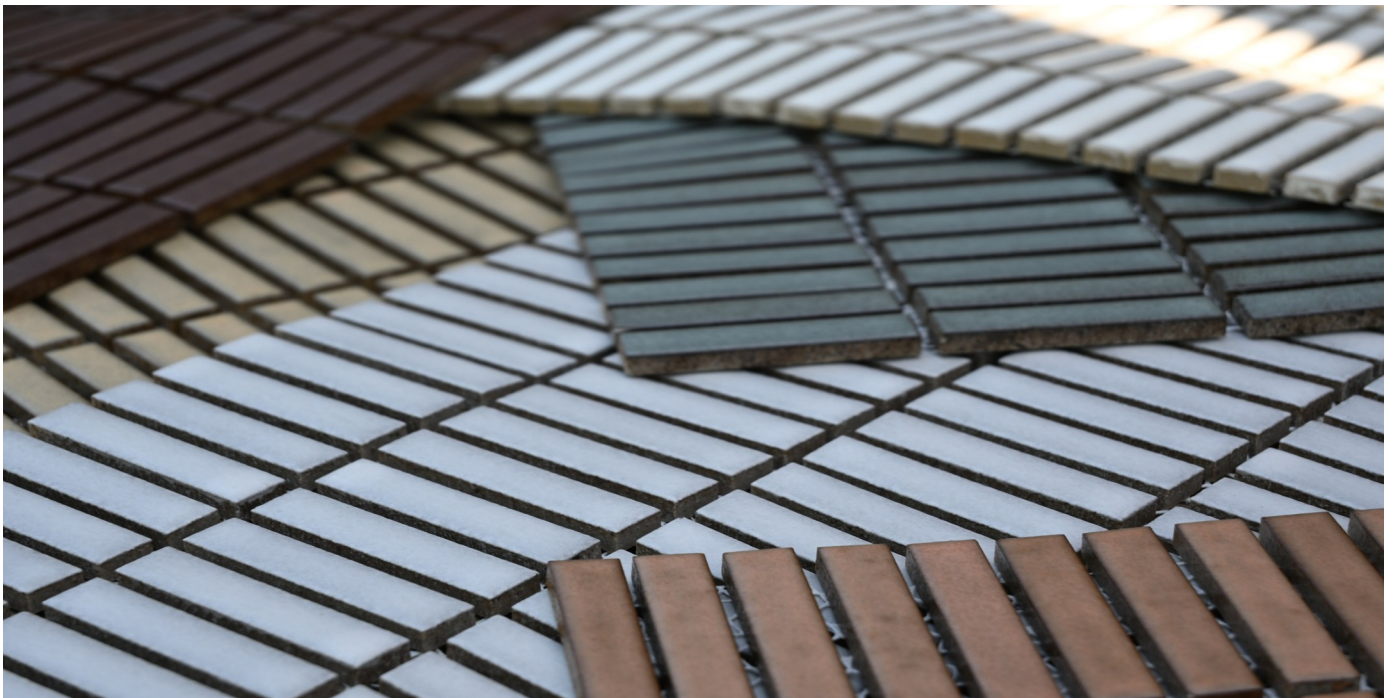

Brick

Forest Green

Caramel

Soft White

www.specceramics.com

3855 E. La Palma
Anaheim, CA 92807

info@specceramics.com