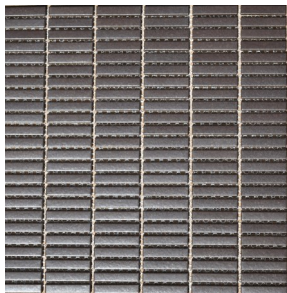

SpecCeramics
A&D Hard Surface Choice
100% Employee Owned

Fino

12 x 12 Porcelain Mosaics

Made in Japan

Metal Blue

Cloud

Biscuit

Navy