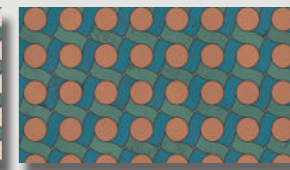

COLORAMA - DECOR

by *Robert Dawson*

La collezione di decori by Robert Dawson nasce da un'insolita combinazione di texture che giocano con la nostra percezione, unendo giocosità e precisione geometrica. I temi della frammentazione, distorsione e successiva ricostruzione di immagini familiari e dell'ornamentazione, accompagnano tutte le opere dell'artista, che lavora sotto lo pseudonimo di Aesthetic Sabotage. Nato a New York e residente a Londra, Dawson è noto per il suo lavoro con il Willow Pattern.

This collection by Robert Dawson is created with an unusual combination of playfulness and geometric precision. Twisting, fragmenting and reconstructing familiar patterns and ornamentation, are the strong themes that characterise Dawson's collections, who works under the pseudonym of Aesthetic Sabotage. Born in New York, Dawson works out of London. He is known for his work with the Willow Pattern, which he has pursued throughout his career.

Circles

Flowers

DECOR è una collezione di piastrelle in grés porcellanato rettificato, adatta per un utilizzo a rivestimento, nel formato 60x120 cm, spessore 9,5mm. Realizzate con nuova tecnologia di stampa digitale a freddo. Circles e Flowers, realizzate in collaborazione con il designer Robert Dawson, sono declinate in 6 varianti colore ciascuna, che si accostano perfettamente alle tinte unite di "Color". La collezione viene impreziosita da un effetto rilievo delle texture decorative.