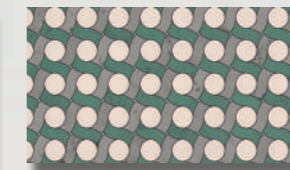

COLORAMA - DECOR

by *Robert Dawson*

La collezione di decori by Robert Dawson nasce da un'insolita combinazione di texture che giocano con la nostra percezione, unendo giocosità e precisione geometrica. I temi della frammentazione, distorsione e successiva ricostruzione di immagini familiari e dell'ornamentazione, accompagnano tutte le opere dell'artista, che lavora sotto lo pseudonimo di Aesthetic Sabotage. Nato a New York e residente a Londra, Dawson è noto per il suo lavoro con il Willow Pattern.

This collection by Robert Dawson is created with an unusual combination of playfulness and geometric precision. Twisting, fragmenting and reconstructing familiar patterns and ornamentation, are the strong themes that characterise Dawson's collections, who works under the pseudonym of Aesthetic Sabotage. Born in New York, Dawson works out of London. He is known for his work with the Willow Pattern, which he has pursued throughout his career.

Circles

Flowers

DECOR è una collezione di piastrelle in grés porcellanato rettificato, adatta per un utilizzo a rivestimento, nel formato 60x120 cm, spessore 9,5mm. Realizzate con nuova tecnologia di stampa digitale a freddo. Circles e Flowers, realizzate in collaborazione con il designer Robert Dawson, sono declinate in 6 varianti colore ciascuna, che si accostano perfettamente alle tinte unite di "Color". La collezione viene impreziosita da un effetto rilievo delle texture decorative.