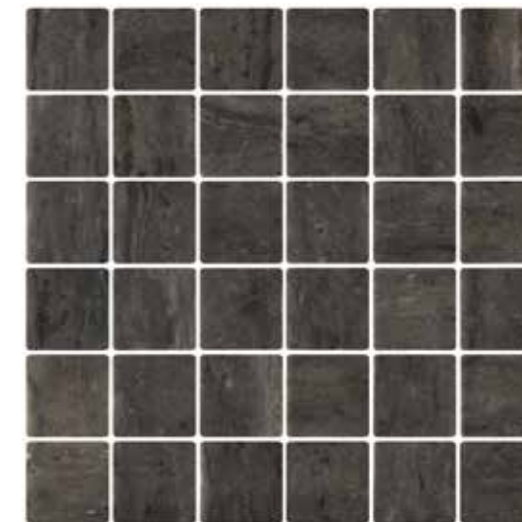

A large, rectangular image showing a close-up of a light beige or tan stone surface with a wavy, layered texture. The stone has subtle variations in color and texture, giving it a natural, organic appearance.

MIST STONE COLLECTION

MATT CLAY 5x5
31 x 31 cm. | 12,2" x 12,2"
CLAY50AY I4

MATT SAND 5x5
31 x 31 cm. | 12,2" x 12,2"
SAND50AY I4

MATT NERO 5X5
31 x 31 cm. | 12,2" x 12,2"
NERO50AY I4

MATT SNOW 5X5
31 x 31 cm. | 12,2" x 12,2"
SNOW50AY I4