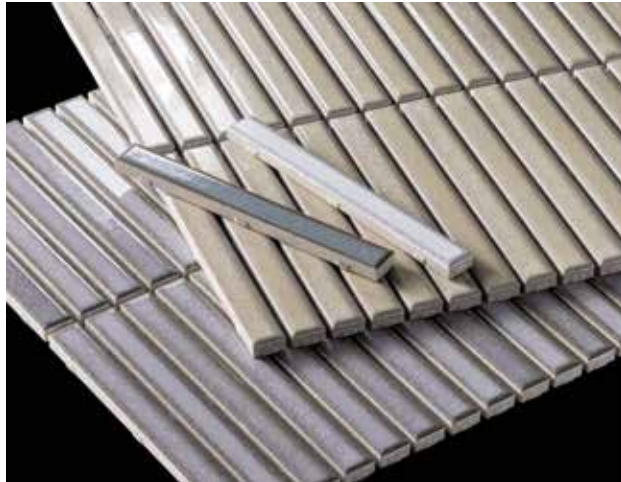

NEW SUISAI

Shiny glazed surface has a unique jade-like transparency, characteristic of Japanese glazes that change in the firing process, to enrich your space with modern style.

Material: Porcelain/Glazed
Size/Piece: 147 x 15.8 mm (5.79 x .62 in)
Size/Sheet: 297 x 297 mm (11.69 x 11.69 in)
Thickness: 8 mm
Joint: Horizontal 3mm / Vertical 3mm
Sq Ft/Carton: 10.22
Sheets/Carton: 11
Mounting: Back net - Fiberglass
Weight/Carton: 34.1 lbs

IM-1520P1/SSA-1
White★

IM-1520P1/SSA-2
Beige★

IM-1520P1/SSA-3
Blue★

IM-1520P1/SSA-4
Light Grey★

★ Indicates colors that are in stock in the US.

<https://www.inaxtile.com/products/bathroom-kitchen/suisai/>