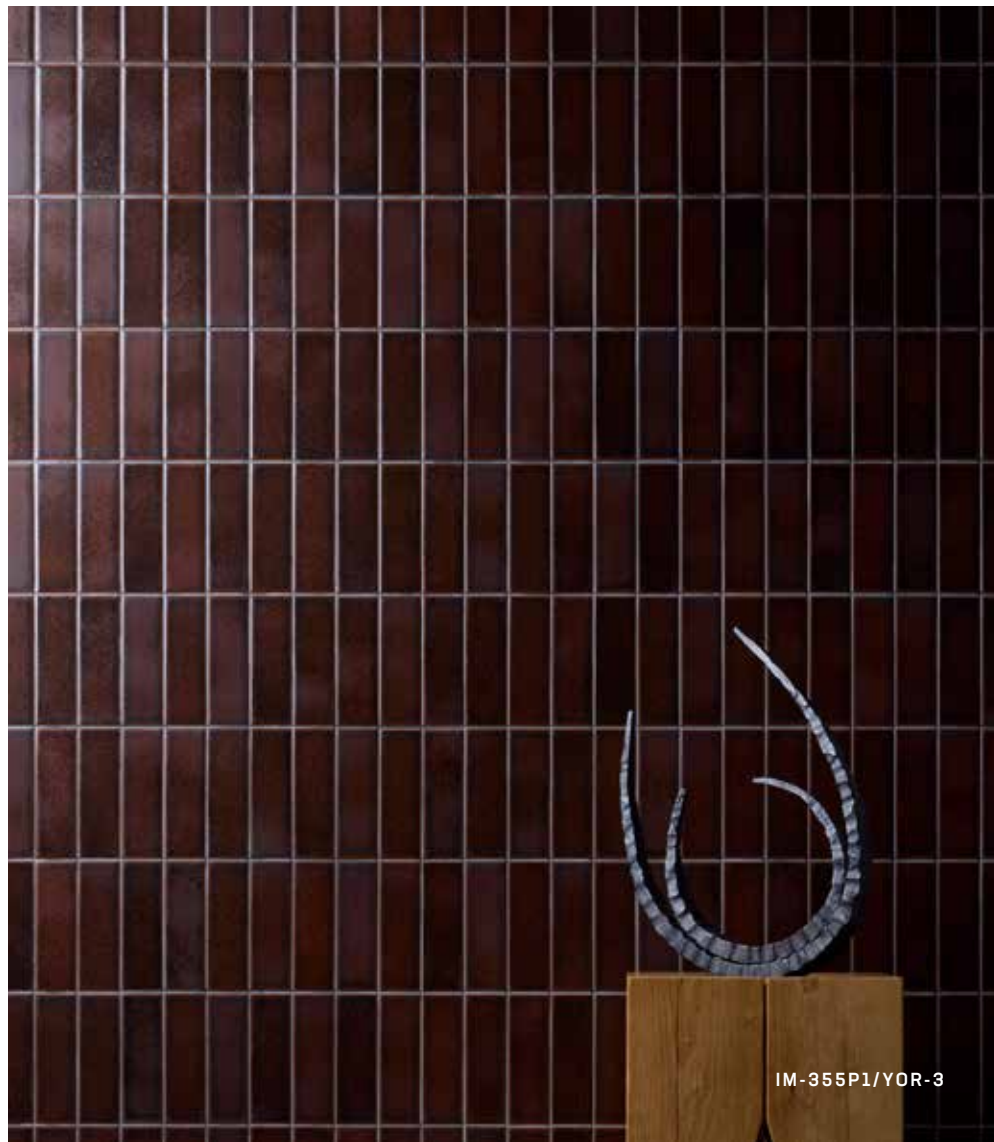

NEW YOROI

IM-355P1/YOR-4

IM-355P1/YOR-3

Influenced by the iron and leather rectangles of Japanese samurai armor, these ceramic tiles, in rich, earthen shades, are an expression of understated strength and beauty.

Material: Porcelain/Glazed
Size/Piece: 145 x 45 mm (5.71 x 1.77 in)
Size/Sheet: 293 x 285 mm (11.54 x 11.22 in)
Thickness: 7 mm
Joint: Horizontal 3 mm / Vertical 3 mm
Sq Ft/Carton: 17.75
Sheets/Carton: 20
Mounting: Back net - Fiberglass
Weight/Carton: 58.3 lbs