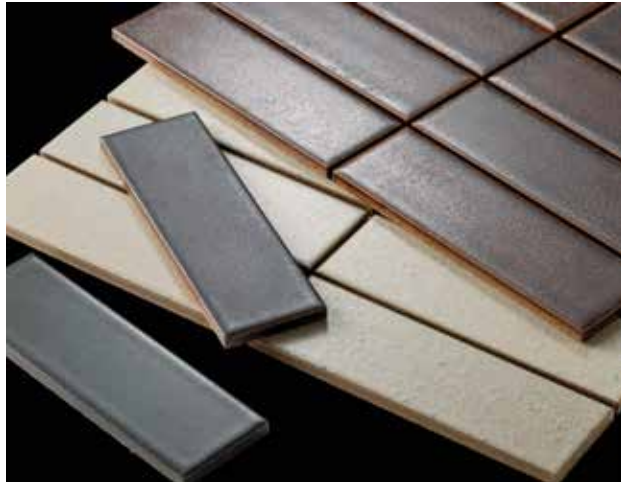

NEW YOROI

IM-355P1/YOR-4

IM-355P1/YOR-3

Influenced by the iron and leather rectangles of Japanese samurai armor, these ceramic tiles, in rich, earthen shades, are an expression of understated strength and beauty.

Material: Porcelain/Glazed
Size/Piece: 145 x 45 mm (5.71 x 1.77 in)
Size/Sheet: 293 x 285 mm (11.54 x 11.22 in)
Thickness: 7 mm
Joint: Horizontal 3 mm / Vertical 3 mm
Sq Ft/Carton: 17.75
Sheets/Carton: 20
Mounting: Back net - Fiberglass
Weight/Carton: 58.3 lbs