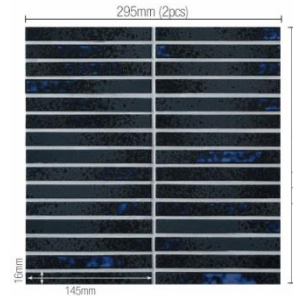

KUROAYA for Bathroom / Kitchen

INAX

Color

DTL-1520P1/KAY-1
Red

DTL-1520P1/KAY-2
Blue

Instagram
@inaxjtw_official

Website
inaxtile.com

KUROAYA for Bathroom / Kitchen

Spec

Porcelain / Glazed

Field Tile

DTL-1520P1/KAY-1~KAY-2

Size/pc	145×16mm (5.71x.63in)
Size/sht (Actual)	295×296mm (11.61x11.65in)
Size/sht (Nominal)	300×300mm (11.81x11.81in)
Thickness	8mm
Joint	Horizontal 4mm Vertical 5mm
Quantity/sqm	11.5 sheets
Quantity/sqf	11.19
Quantity/ctn	12 sheets
Weight/ctn	15.6kg (34.2lb)