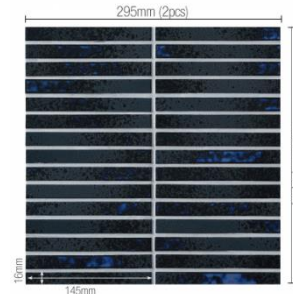

INAX

Spec

Porcelain / Glazed

Field Tile

DTL-1520P1/KAY-1~KAY-2

Size/pc	145×16mm (5.71x.63in)
Size/sht (Actual)	295×296mm (11.61x11.65in)
Size/sht (Nominal)	300×300mm (11.81x11.81in)
Thickness	8mm
Joint	Horizontal 4mm Vertical 5mm
Quantity/sqm	11.5 sheets
Quantity/sqf	11.19
Quantity/ctn	12 sheets
Weight/ctn	15.6kg (34.2lb)

Dimension of sheet
Mounting : Back net

Note:

Has color and glaze variation.

Installation Material

- Adhesive ✓
- Mortar ✗
- Grouting ✓

Instagram
@inaxjtw_official

Website
inaxtile.com

INAXMarketing_Americas@LIXIL.com