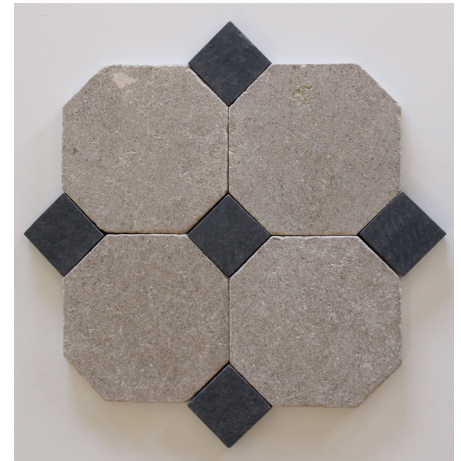

Colour: Atlas

Tile type - Tumbled Limestone

Metric	Imperial
200 x 200 x 15mm	8" x 8"

Applications

Colour: Meknes

Tile type - Tumbled Limestone

Metric	Imperial
200 x 200 x 15mm	8" x 8"

Applications

Colour: Sahara

Tile type - Tumbled Limestone

Metric	Imperial
200 x 200 x 15mm	8" x 8"

Applications

EZRMLQCT_ATBLK

Colour: Atlas & Black
 Tile type - Tumbled Limestone
 Metric Imperial
 200 x 200 x 15mm 8" x 8"
 Applications

EZRMLQCT_MKBLK

Colour: Meknes & Black
 Tile type - Tumbled Limestone
 Metric Imperial
 200 x 200 x 15mm 8" x 8"
 Applications

EZRMLQCT_SHBLK

Colour: Sahara & Black
 Tile type - Tumbled Limestone
 Metric Imperial
 200 x 200 x 15mm 8" x 8"
 Applications