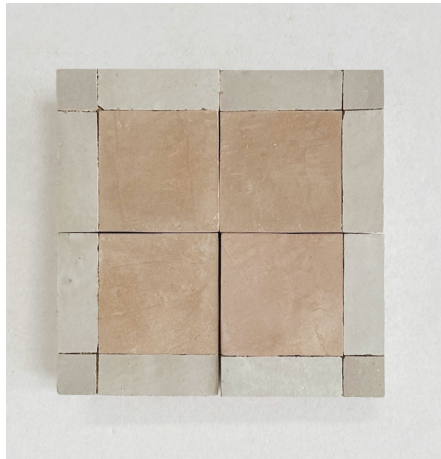

Applications

*Pattern customisable in any colourway from our Moroccan Zellige range, refer to pages 25-28

EZR0226 *New

Code & Colour

EZR0226 Duck Egg Blue, Clear Sky & Chameleon

Applications

*Pattern customisable in any colourway from our Moroccan Zellige range, refer to pages 25-28

EZR0226 *New

Code & Colour

EZR0226 Moss, Avocado & Chameleon

Applications

*Pattern customisable in any colourway from our Moroccan Zellige range, refer to pages 25-28

EZR0226 *New

Code & Colour

EZR0226 Oliva, Avocado & Chameleon

Applications

*Pattern customisable in any colourway from our Moroccan Zellige range, refer to pages 25-28

EZR0226 *New

Code & Colour

EZR0226 Clay, Moroccan Pink & Rust

Applications

*Pattern customisable in any colourway from our Moroccan Zellige range, refer to pages 25-28

EZR0226 *New

Code & Colour

EZR0226 Clay, Oat & Dust

Applications

*Pattern customisable in any colourway from our Moroccan Zellige range, refer to pages 25-28

EZR0226 *New

Code & Colour

EZR0226 Latte, Oat & Dust