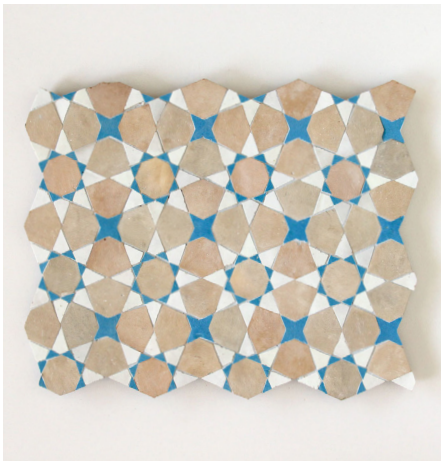

EZR0197

Code & Colour

EZR0197 in Clay, Snow & Teal

Applications

*Pattern customisable in any colourway from our Moroccan Zellige range, refer to pages 25-28