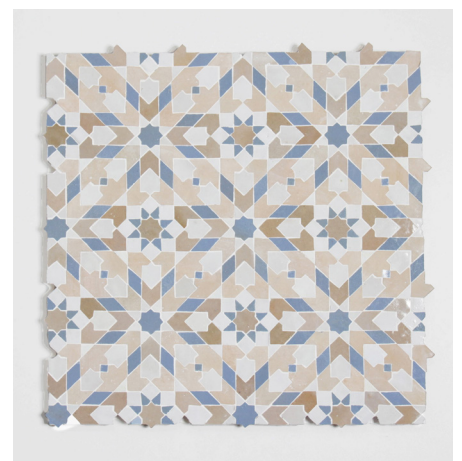

Applications

*Pattern customisable in any colourway from our Moroccan Zellige range, refer to pages 25-28

EZR0200

Code & Colour

EZR0200 in Avocado, Chocolate, Dust and Duck Egg Blue

Applications

*Pattern is customisable in any colourway from our Moroccan Zellige range, refer to pages 25-28

EZR0200 Large Format

Code & Colour

EZR0200 in Snow, Black and Peacock

Applications

*Pattern customisable in any colourway from our Moroccan Zellige range, refer to pages 25-28

EZR0201

Code & Colour

EZR0201 in Clay, Latte, Snow and clear sky