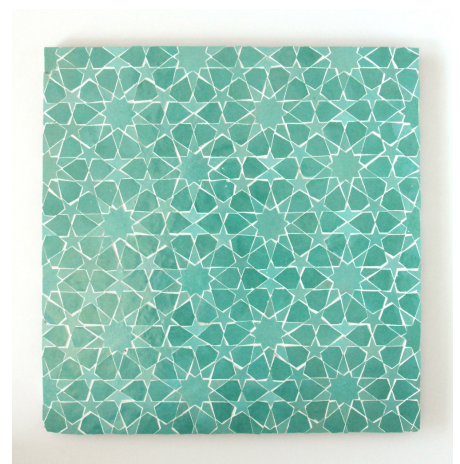

Applications

*Pattern customisable in any colourway from our Moroccan Zellige range, refer to pages 25-28

EZR0204

Code & Colour

EZR0204 in Blue grass, Clay and Dust

Applications

*Pattern customisable in any colourway from our Moroccan Zellige range, refer to pages 25-28

EZR0204 Large Format

Code & Colour

EZR0204 in Dust, Snow & Clay

Applications

*Pattern customisable in any colourway from our Moroccan Zellige range, refer to pages 25-28

EZR0205

Code & Colour

EZR0205 in Poseidon

Applications

*Pattern is customisable in any colourway from our Moroccan Zellige range, refer to pages 25-28

EZR0206

Code & Colour

EZR0206 in Snow, Clay, Blue Grass, Avocado and Black

Applications

*Pattern is customisable in any colourway from our Moroccan Zellige range, refer to pages 25-28