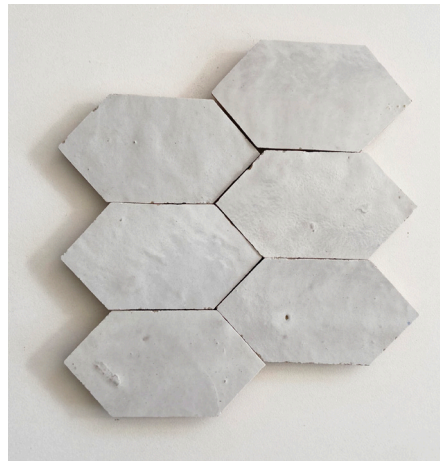

EZR0194 Loose

Code & Colour

EZR0194 in Snow, Supplied Loose

Applications

*Pattern customisable in any colourway from our Moroccan Zellige range, refer to pages 25-28