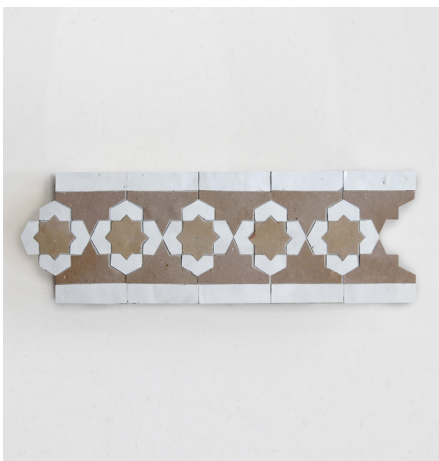

EZRBRD2107

Code & Colour

EZRBRD2107 in Snow and Latte

Applications

*Pattern customisable in any colourway from our Moroccan Zellige range, refer to pages 25-28