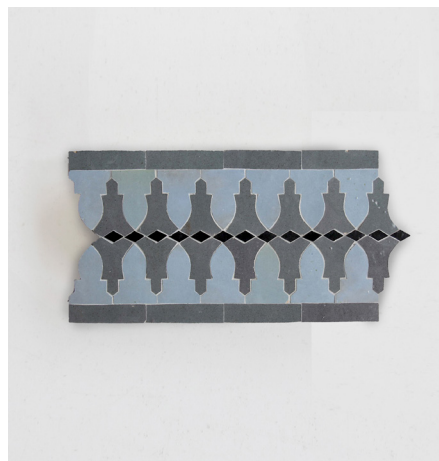

EZRBRD2109

Code & Colour

EZRBRD2109 in Blue Grass, Ash Grey and Black

Applications

*Pattern customisable in any colourway from our Moroccan Zellige range, refer to pages 25-28