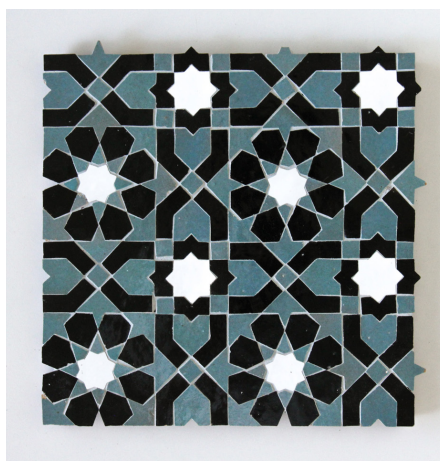

EZR0200 Large Format

Code & Colour

EZR0200 in Snow, Black and Peacock

Applications

*Pattern customisable in any colourway from our Moroccan Zellige range, refer to pages 25-28