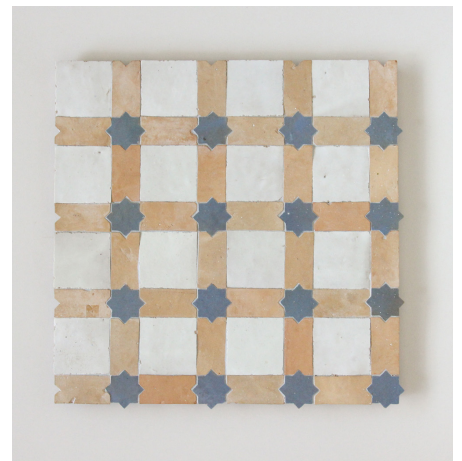

EZR1010 Cubo Clay/Dust insert Size 100 x 100mm - 4" x 4"

Applications

*Insert is customisable in any colourway from our Moroccan Zellige range, refer to pages 25-28

EZR1010 Cubo Loose

Code & Colour

EZR1010 Cubo Clay/ Latte insert Size 100 x 100mm - 4" x 4"

EZR2323

Code & Colour

EZR2323 in Duck Egg Blue and Powder insert

Applications

*Pattern customisable in any colourway from our Moroccan Zellige range, refer to pages 25 - 28

EZR0189

Code & Colour

EZR0189 in Clay, Snow and Clear Sky