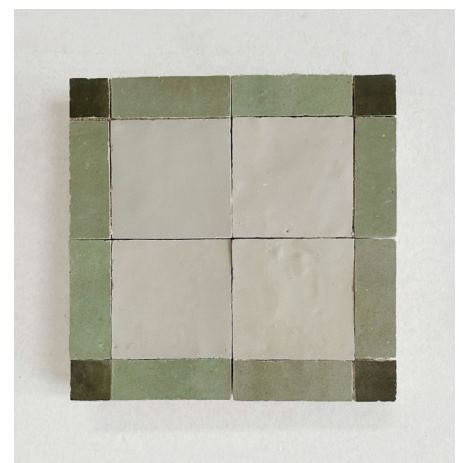

Applications

*Pattern customisable in any colourway from our Moroccan Zellige range, refer to pages 25-28

EZR0226 *New

Code & Colour

EZR0226 Duck Egg Blue, Clear Sky & Chameleon

Applications

*Pattern customisable in any colourway from our Moroccan Zellige range, refer to pages 25-28

EZR0226 *New

Code & Colour

EZR0226 Moss, Avocado & Chameleon

Applications

*Pattern customisable in any colourway from our Moroccan Zellige range, refer to pages 25-28

EZR0226 *New

Code & Colour

EZR0226 Oliva, Avocado & Chameleon

Applications

*Pattern customisable in any colourway from our Moroccan Zellige range, refer to pages 25-28

EZR0226 *New

Code & Colour

EZR0226 Clay, Moroccan Pink & Rust

Applications

*Pattern customisable in any colourway from our Moroccan Zellige range, refer to pages 25-28