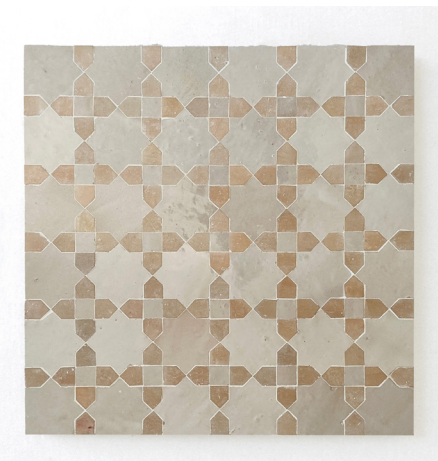

Applications

*Pattern is customisable in any colourway from our Moroccan Zellige range, refer to pages 25-28

EZR0206

Code & Colour

EZR0206 in Snow, Clay, Blue Grass, Avocado and Black

Applications

*Pattern is customisable in any colourway from our Moroccan Zellige range, refer to pages 25-28

EZR0207

Code & Colour

EZR0207 in Moss

Applications

*Pattern customisable in any colourway from our Moroccan Zellige range, refer to pages 25-28

EZR0208

Code & Colour

EZR0208 in Snow, Avocado and Black

Applications

*Pattern customisable in any colourway from our Moroccan Zellige range, refer to pages 25-28

EZR0210

Code & Colour

EZR0210 in Clay & Dust

Applications

*Pattern customisable in any colourway from our Moroccan Zellige range, refer to pages 25-28