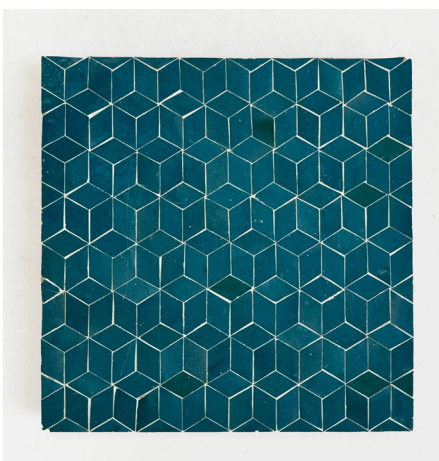

EZR0190

Code & Colour

EZR0190 in Blue Grotto

Applications

*Pattern is customisable in any colourway from our Moroccan Zellige range, refer to pages 25-28