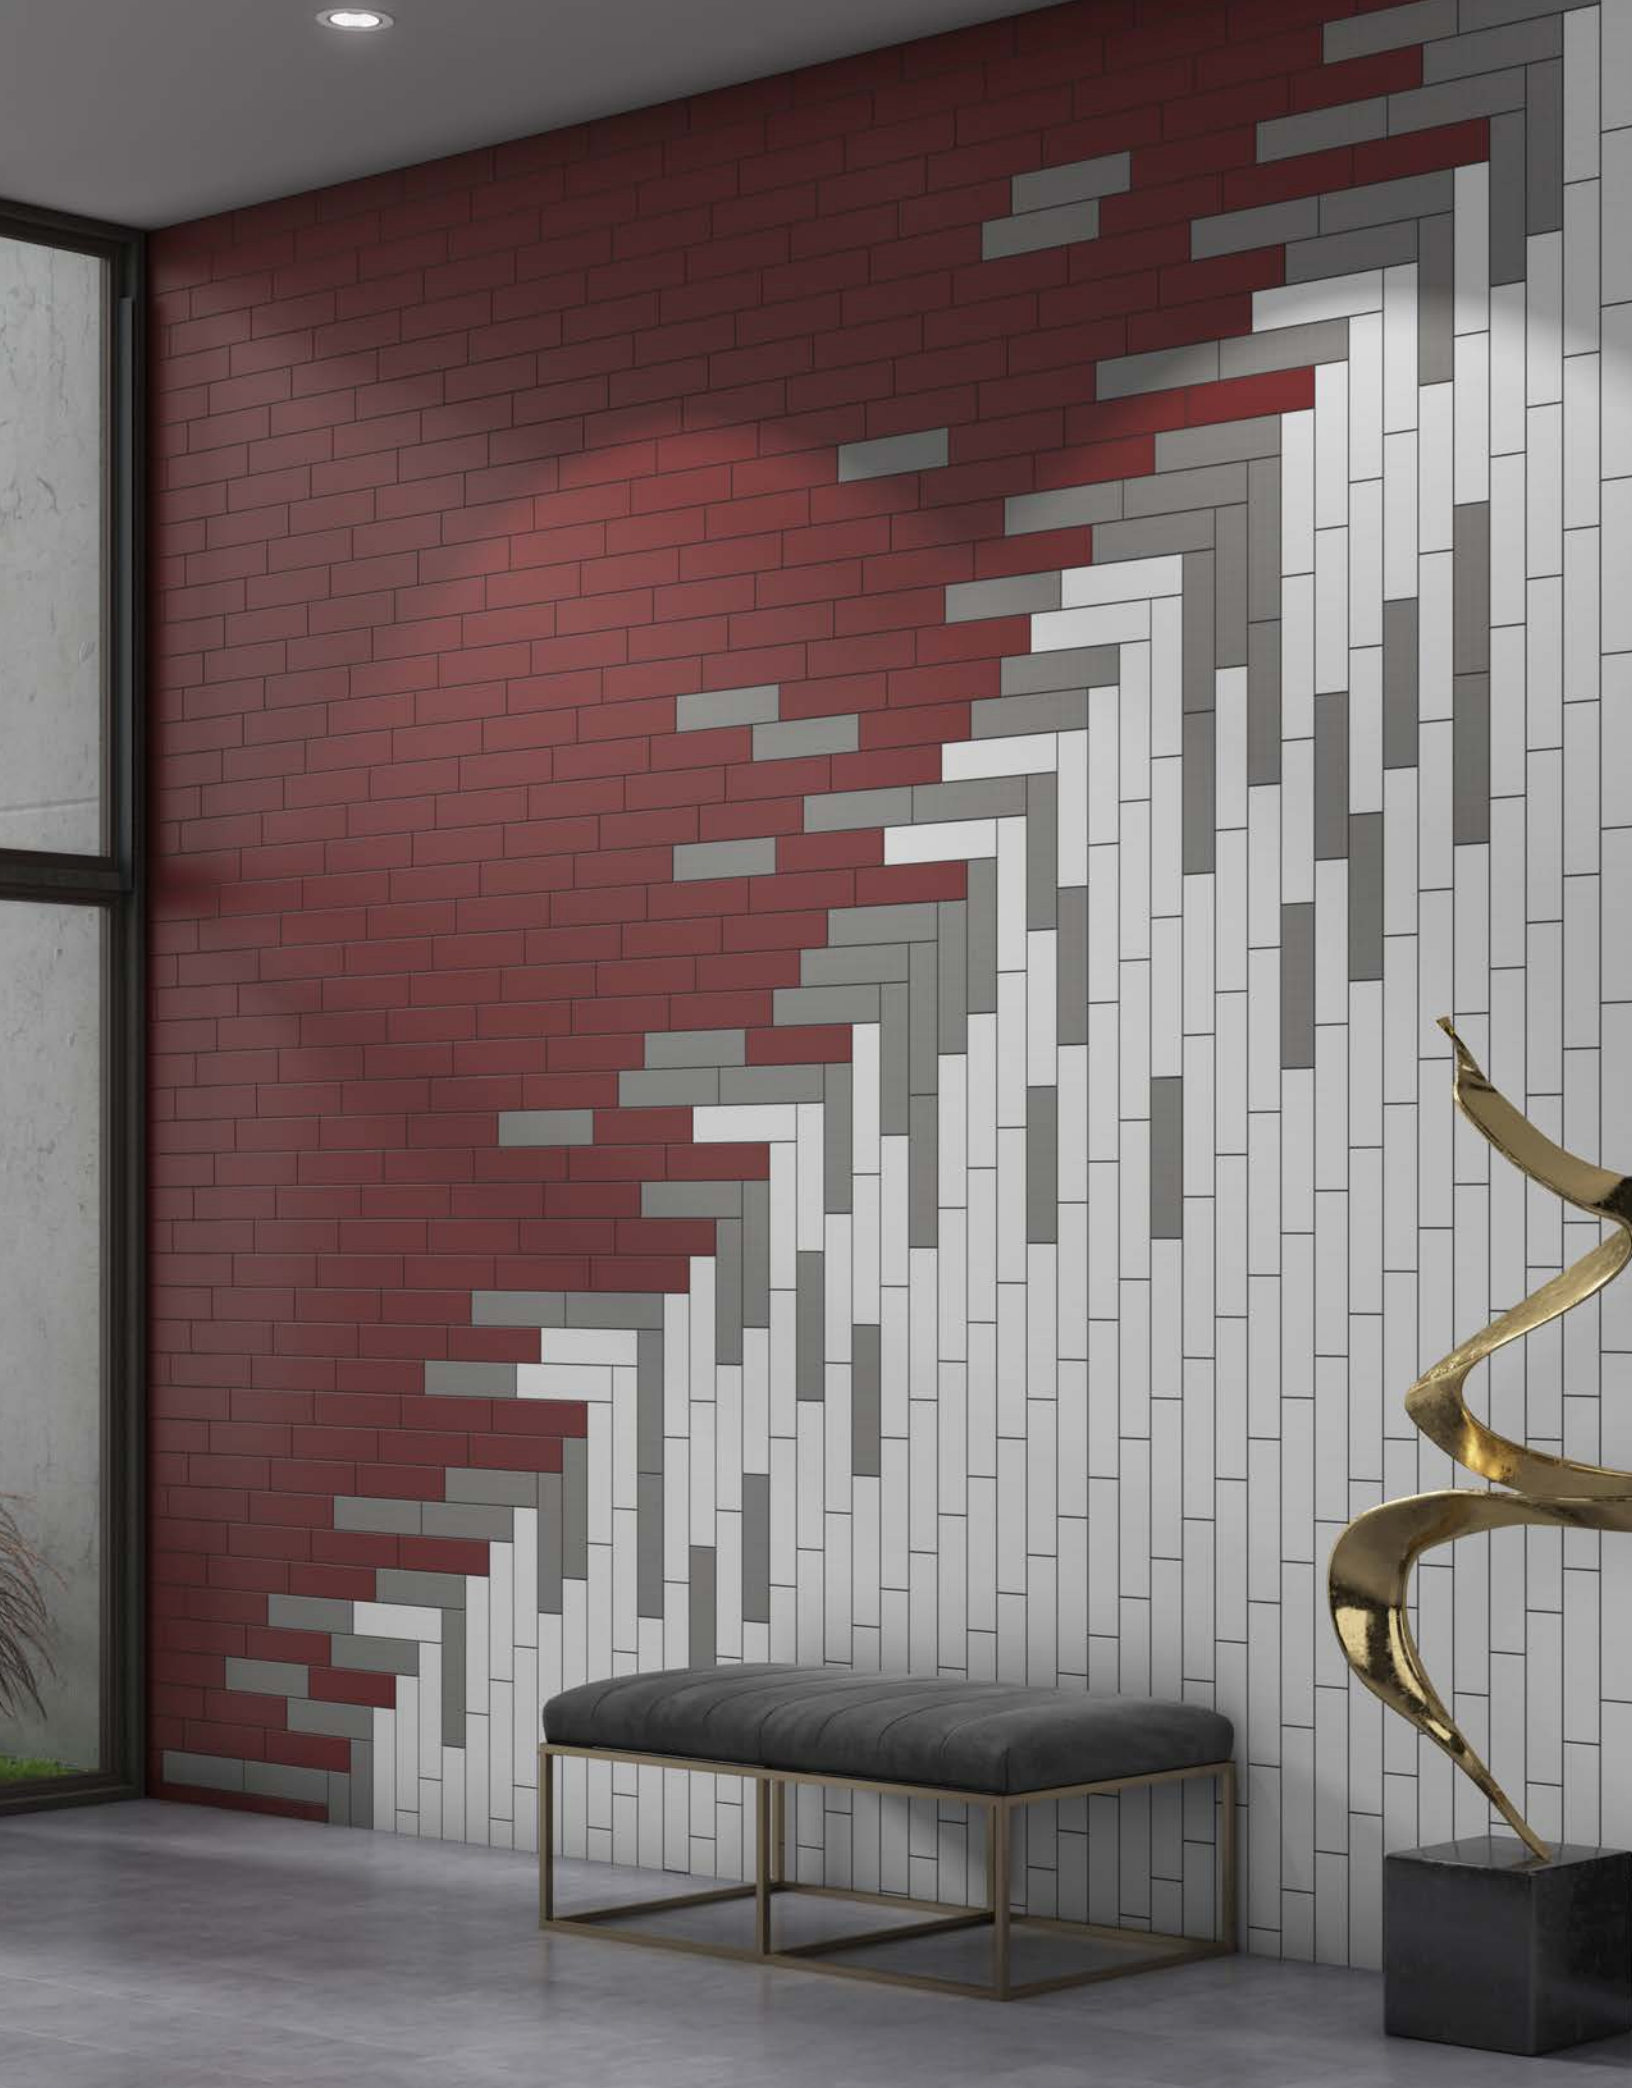

EMV10G/L3x12
Bravado Black Listello

right: **EMV8S 3x12** Mischievous Red Silk, **FTIEMV0S 3x12** True White Silk, **EMV6S 3x12** Gratitude Dark Grey Silk
& East Village **EVG40 12x24** Stuyvesant Charcoal