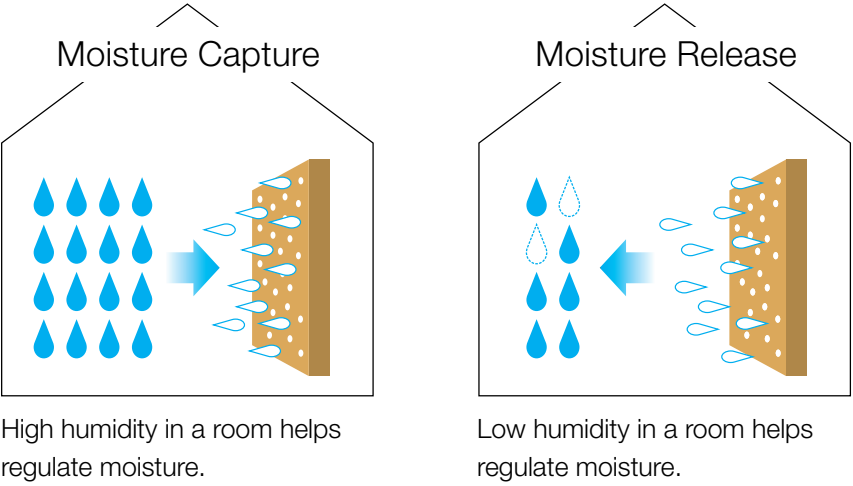

Moisture Regulation

Indoor humidity fluctuates throughout the day, according to the weather air temperature, not just between the seasons. ECOCARAT helps regulate humidity indoors. Indoor moisture regulation works like breathing.