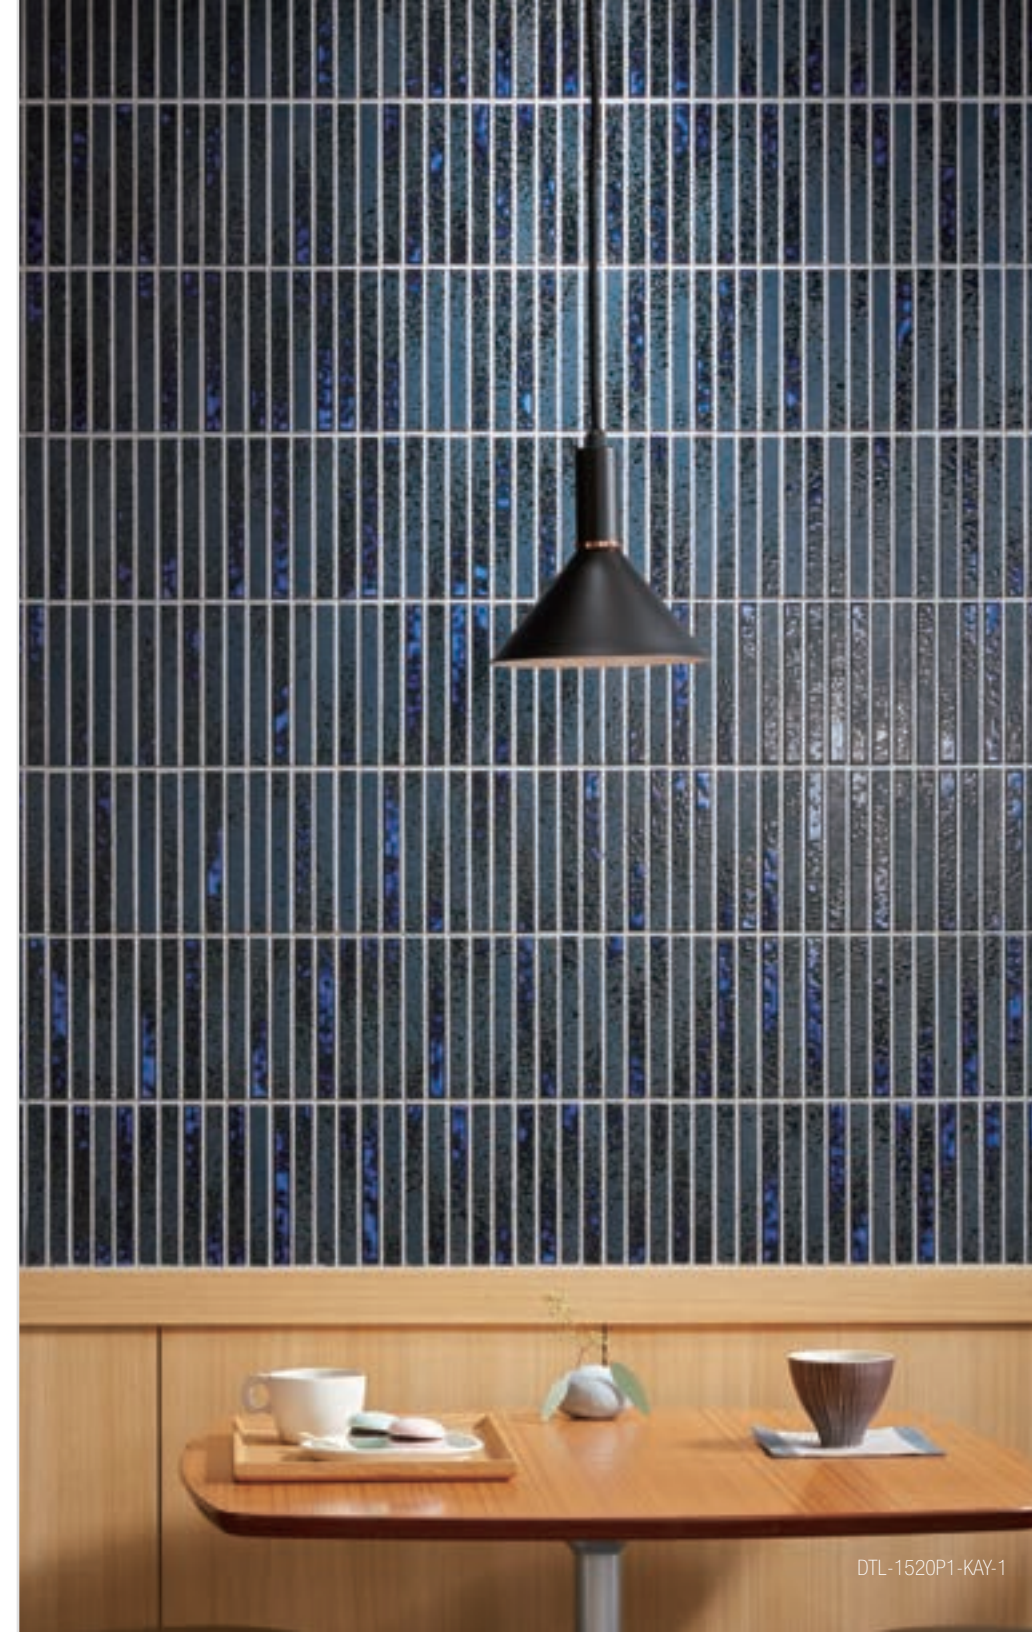

KUROAYA

Kuroaya is a tile with a Yohen glaze finish - the most popular Japanese traditional ceramic finish. The deep color coating on black creates a traditional Japanese atmosphere and a sense of elegance.

Material: Porcelain/Glazed

Size/Piece: 145 x 16 mm (5.71 x .63 in)

Size/Sheet: 295 x 296 mm (11.61 x 11.65 in)

Thickness: 8 mm

Joint: Horizontal 4 mm/Vertical 5 mm

Sq Ft/Carton: 11.19

Sheets/Carton: 12

Mounting: Back net-Fiberglass

★Indicates colors that are in stock in the US.

<https://www.inaxtile.com/products/bathroom-kitchen/kuroaya/>

DTL-1520P1-KAY-1