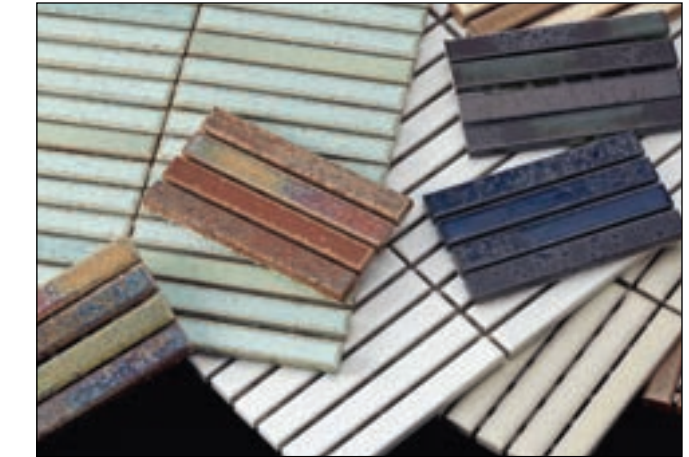

Material: Porcelain/Glazed

Size/Piece: 98 x 12.5 mm (3.86 x .49 in)

Size/Sheet: 298 x 297.5 mm (11.73 x 11.7 in)

Thickness: 6mm

Joint: Horizontal 2.5 mm/Vertical 2 mm

Sq Ft/Carton: 20.55

Sheets/Carton: 22

Mounting: Back net – Paper

<https://www.inaxtile.com/products/bathroom-kitchen/yohen-border/>

★Indicates colors that are in stock in the US.