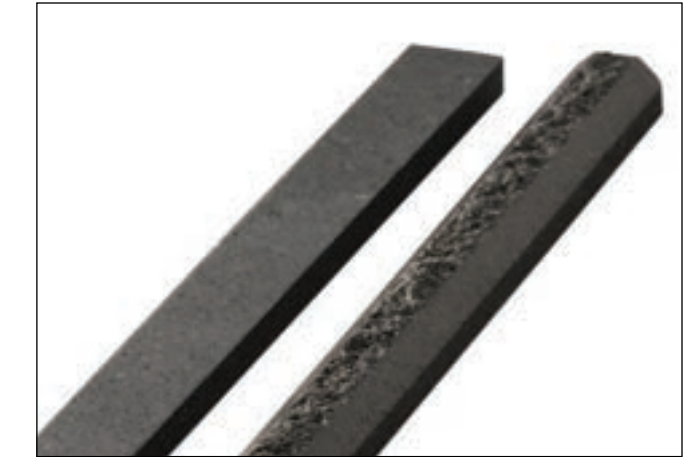

Material: Porcelain/Unglazed

Size/Piece: 19.5 x 235 mm (.77 x 9.25 in)

Size/Sheet: 300.9 x 235 mm (11.85 x 9.25 in)

Thickness: 8 mm, 13.5 mm Mix

Joint: Horizontal 2 mm/Vertical 2.1 mm

Sq Ft/Carton: 10.76

Sheets/Carton: 14

Mounting: Back net-Fiberglass

* Open joint (Non-Grouting) application is required to install OMBRE BORDER.

* GREY thin-set /adhesive is recommended to install OMBRE BORDER as the back joint color of this collection (all colors) is grey.

<https://www.inaxtile.com/products/interior-exterior/ombre-border/>

★ Indicates colors that are in stock in the US.

DCF-20BNET-OMB-4