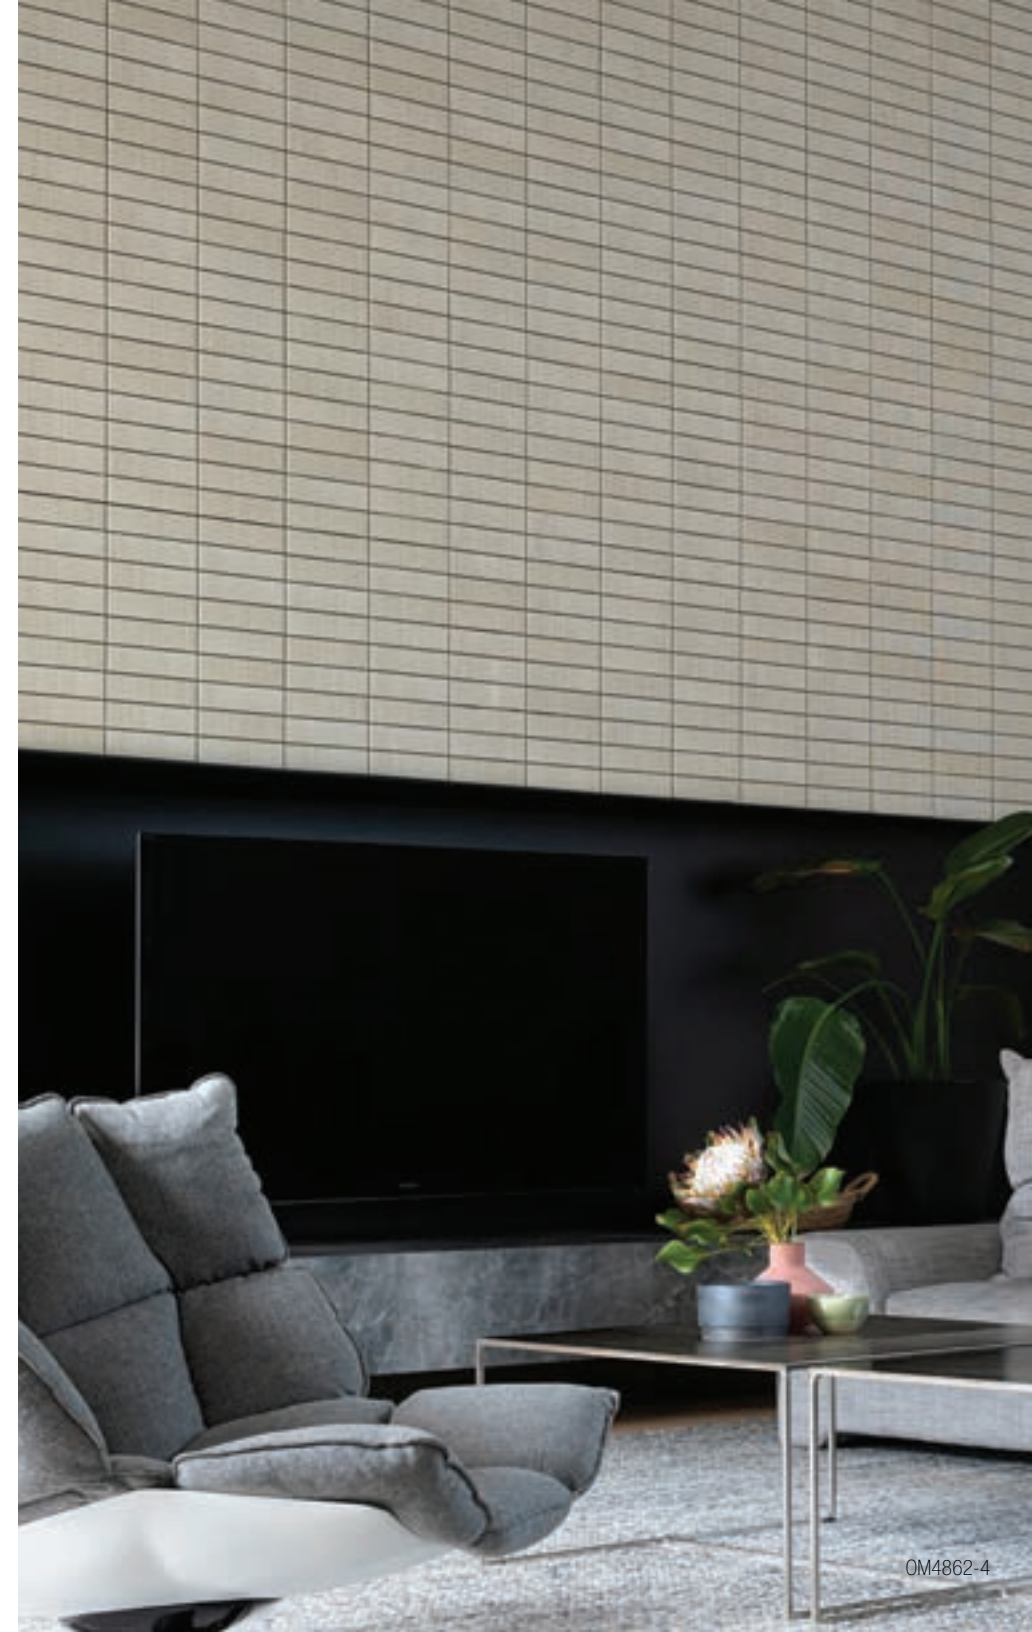

OM4862-4

HIKKAKI

The scratch surface design of Hikkaki is suitable for fireplaces and interior walls, while the individual pieces allow for customized pattern arrangements.

Material: Stoneware/Glazed

Size/Piece: 227 x 60 mm (8.94 x 2.36 in)

Thickness: 15 mm

Joint: 4 mm

Sq Ft/Carton: 8.18 (0.76 m²/Carton)

Pieces/Carton: 52 pieces

Mounting: NA (Loose piece)

★Indicates colors that are in stock in the US.

<https://www.inaxtile.com/products/interior-exterior/hikkaki/>