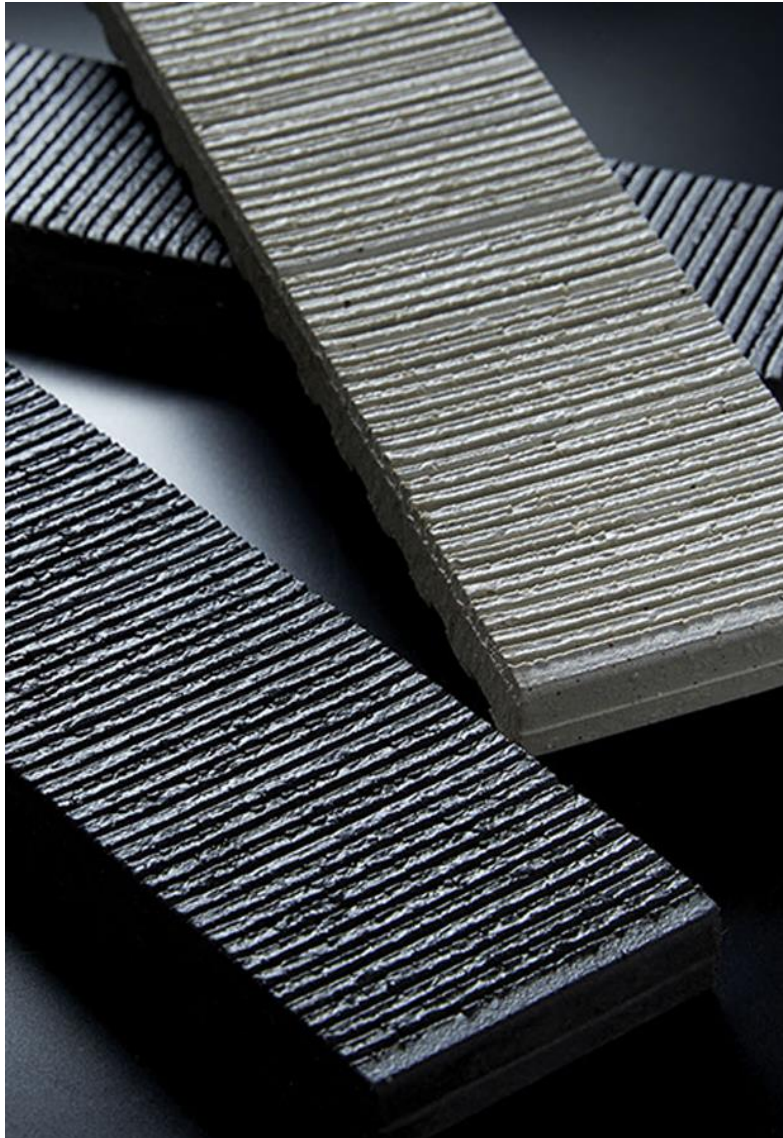

HIKKAKI for Interior / Exterior

INAX

Color

OM4862-4
White

OM4862-36
Black(Ibushi)

Instagram
[@inaxjtw_official](#)

Website
[inaxtile.com](#)

HIKKAKI for Interior / Exterior

INAX

Spec

Stoneware / Glazed

Field Tile

FT-11S/227*60*15/OM4862-4~OM4862-36

Size/pc	227x60mm
Thickness	15mm
Joint	4mm
Quantity/sqm	67.7 pieces
Quantity/sqf	8.18
Quantity/ctn	(OM4862-4) 52 pieces (OM4862-36) 48 pieces
Weight/ctn	23kg (50.7 lbs)
HS code (2017)	6907.22-900