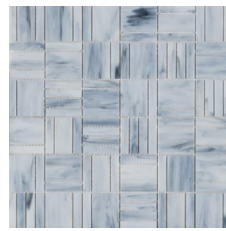

Grey Salt matt

Truffle matt

jointed 12 x 12

Bianco Marmo ov43

ov57

ov71

ov64

ov50