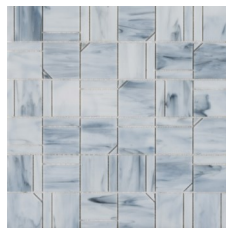

Grey Salt matt

Truffle matt

jointed 12 x 12

Bianco Marmo ov43

ov57

ov71

ov64

ov50