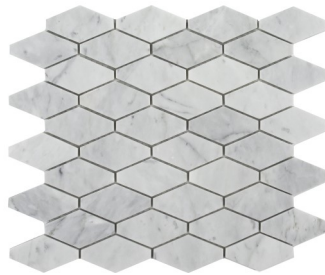

Solemn Thassos