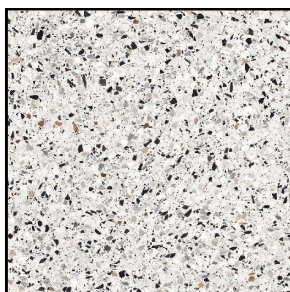

sabbia

verde

nero

VENETIAN MARBLE

rainbow

cloud

fog

storm