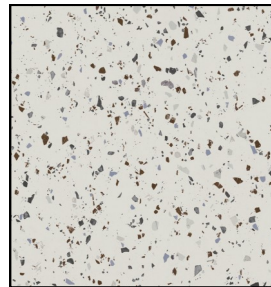

VENISTONE

beige

grey

dark

pearl

SOUTH

green

grey