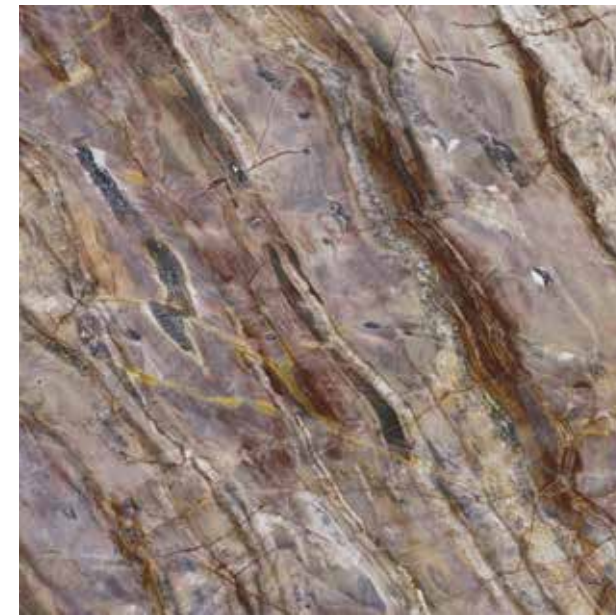

G-3442

Vivid White Calacatta Pulido
59,55x59,55 cm - 23,45"x23,45"

G-3298

Vivid Stamp Pulido
89,46x89,46 cm - 35,22"x35,22"

G-3456

Vivid Stamp Pulido
59,55x59,55 cm - 23,45"x23,45"

G-3314

*Vivid Stamp Pulido consists of 8 different aleatory patterns |
 *Vivid Stamp Pulido se compone de 8 decoraciones diferentes aleatorias

Vivid Red Louise Pulido
89,46x89,46 cm - 35,22"x35,22"

G-3442

Vivid Red Louise Pulido
59,55x59,55 cm - 23,45"x23,45"

G-3298

Vivid Lavender Granite Pulido
89,46x89,46 cm - 35,22"x35,22"

G-3442

Vivid Lavender Granite Pulido
59,55x59,55 cm - 23,45"x23,45"