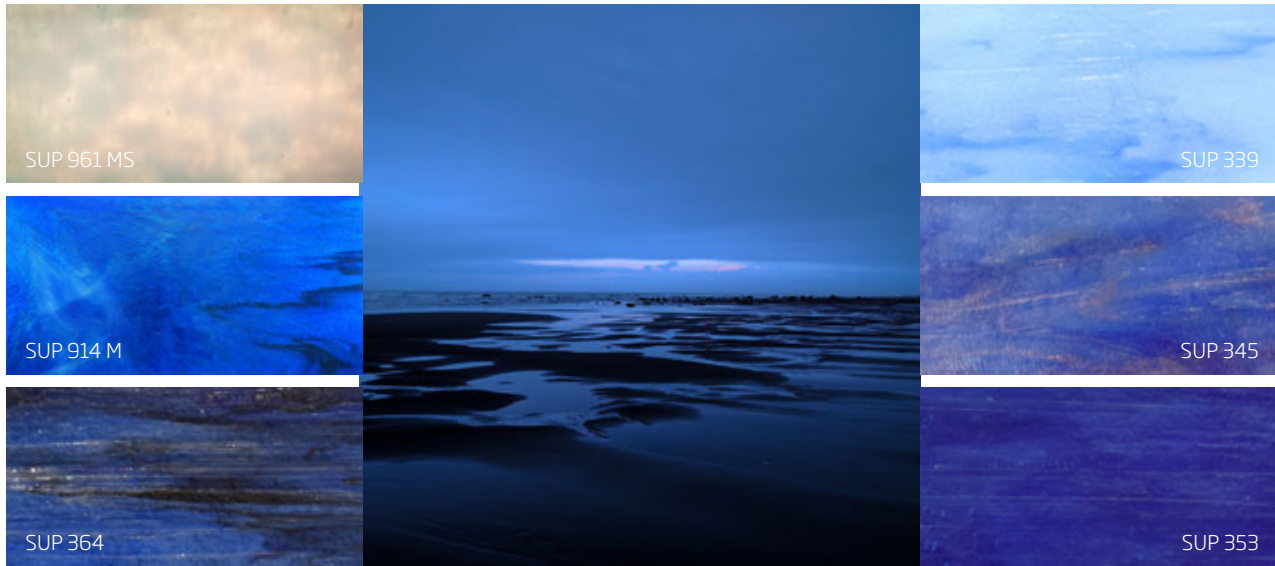

SUPREME

SUP 345

SUP 914 M

The combination of the best components of TREND materials' elevate the new products to a superb level of quality. The continuous process of improvement leverage not only the resistance but also the elegance and sophistication of TREND products.

The SUPREME
expression of
light through
TREND's finest
materials.