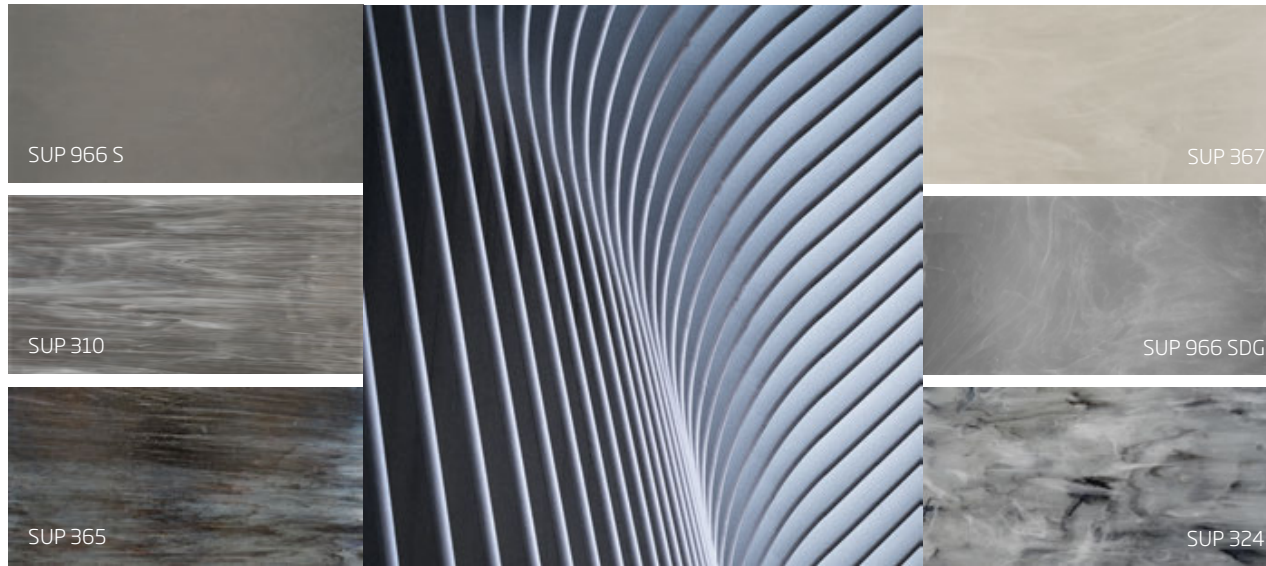

SUPREME

SUP 345

SUP 914 M

The combination of the best components of TREND materials' elevate the new products to a superb level of quality. The continuous process of improvement leverage not only the resistance but also the elegance and sophistication of TREND products.

The SUPREME
expression of
light through
TREND's finest
materials.