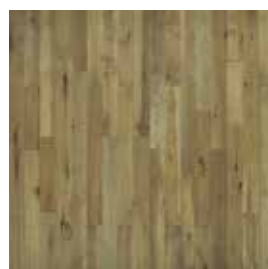

TWIN PEAKS

SOLID HARDWOOD FLOORING

SIMPLY SAVVY

The new Twin Peaks collection has a traditional hardwood look with wire brushed texture, handcrafted edges, and sculpted profile creating more visual interest on the wide 5" surface. The range of warm, rich historic-European inspired colors and timeless tones provides a perfect color pallet. The hickories bring a wildly beautiful grain pattern, where the oak floors have the classic tighter wood grain with subtle color variation from plank to plank.

PLANK DIMENSIONS: 5" x RL

ATLANTIC OAK*

HALLOWS OAK

RED SPRUCE OAK

HAWTHORNE OAK

AVON HICKORY

SWALLOWS HICKORY

REGAL HICKORY