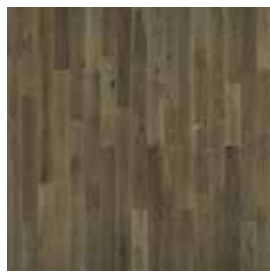

TWIN PEAKS

SOLID HARDWOOD FLOORING

SIMPLY SAVVY

The new Twin Peaks collection has a traditional hardwood look with wire brushed texture, handcrafted edges, and sculpted profile creating more visual interest on the wide 5" surface. The range of warm, rich historic-European inspired colors and timeless tones provides a perfect color pallet. The hickories bring a wildly beautiful grain pattern, where the oak floors have the classic tighter wood grain with subtle color variation from plank to plank.

PLANK DIMENSIONS: 5" x RL

ATLANTIC OAK*

HALLOWS OAK

RED SPRUCE OAK

HAWTHORNE OAK

AVON HICKORY

SWALLOWS HICKORY

REGAL HICKORY