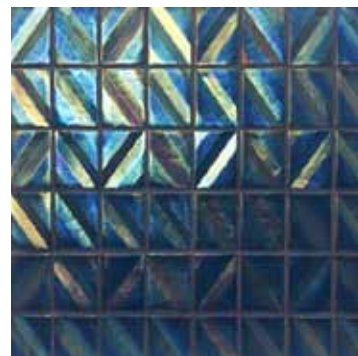

The latest collection of glass mosaics for Oceanside Glass & Tile, Zoetic features two distinct dimensional tiles, Prelude and Overture. Depending on their orientation, three layouts are possible for each dimensional mosaic. Design with the entire mosaic color palette and mosaic blend palette at your fingertips.

.....
OVERTURE*

A Satin

Silverlight

Peacock

B Domino Blend

C Silverlight Irid and Silverlight Matte

*Not available in the Textura finish.

PRELUDE*

A

Satin

Silverlight

Peacock

B

Satin

Silverlight

Peacock

C

Satin

Silverlight

Peacock

*Not available in the Textura finish.