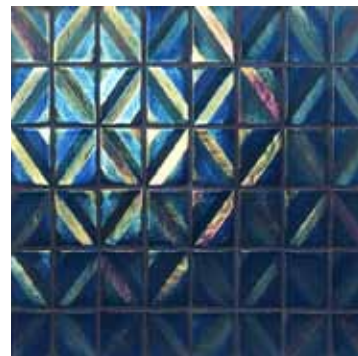

The latest collection of glass mosaics for Oceanside Glass & Tile, Zoetic features two distinct dimensional tiles, Prelude and Overture. Depending on their orientation, three layouts are possible for each dimensional mosaic. Design with the entire mosaic color palette and mosaic blend palette at your fingertips.

.....
OVERTURE*

A Satin

Silverlight

Peacock

B Domino Blend

C Silverlight Irid and Silverlight Matte

*Not available in the Textura finish.

PRELUDE*

A

Satin

Silverlight

Peacock

B

Satin

Silverlight

Peacock

C

Satin

Silverlight

Peacock

*Not available in the Textura finish.