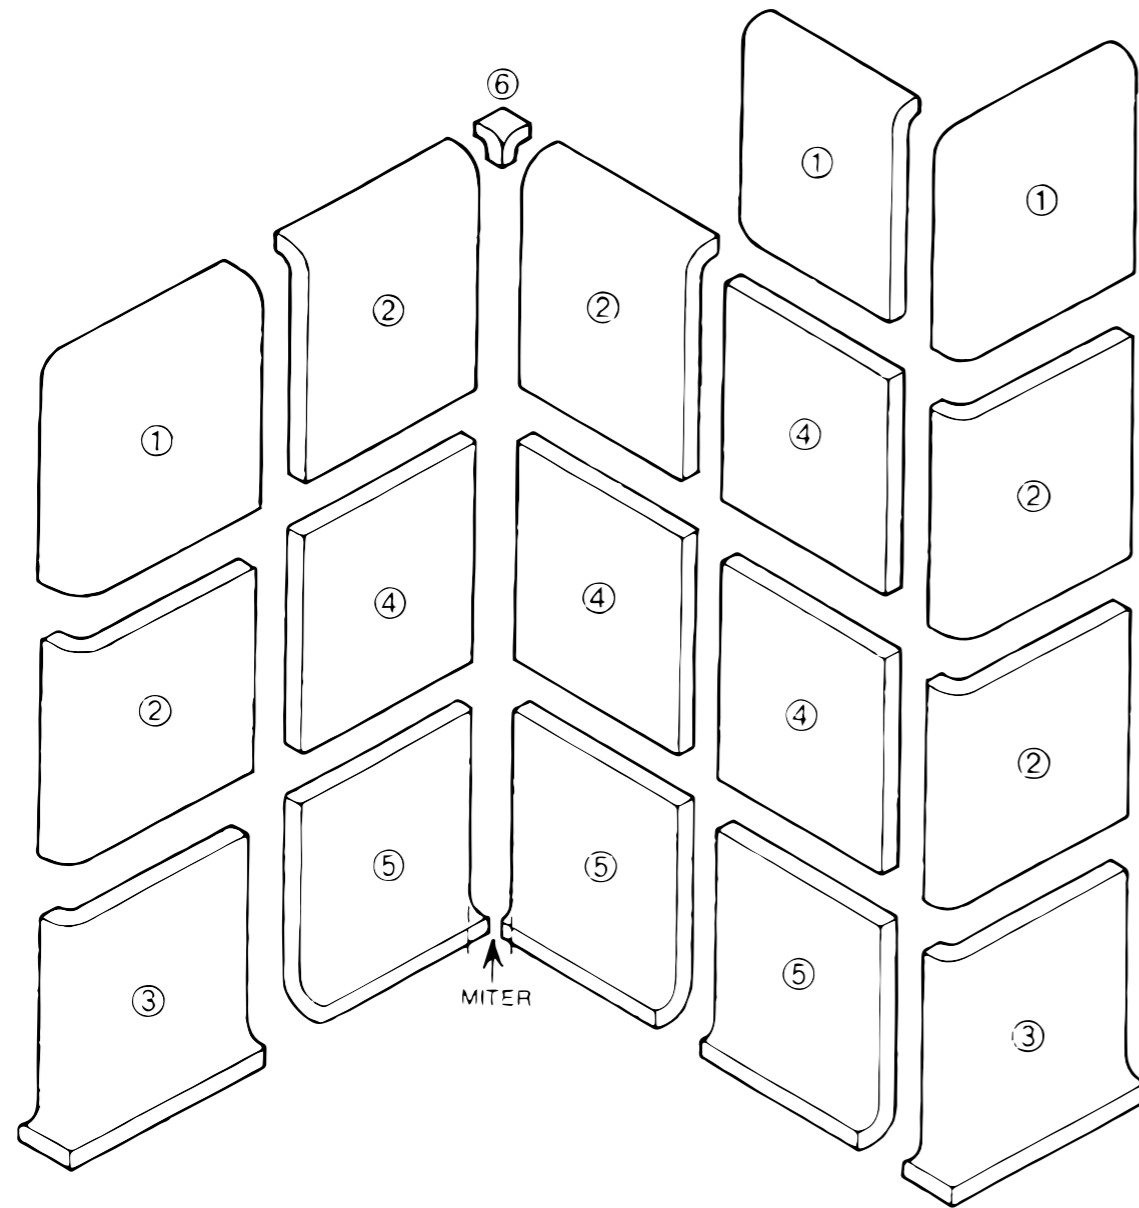

Color Collection White Ice Bright 4"x4"

Color Collection Taupe Matte 4"x16"

Color Collection Tender Gray Bright 3"x6"

Color Collection White Ice Bright 2"x8"

Trims Installation Suggestion

4 1/4"x4 1/4" Conventional Square in Corners