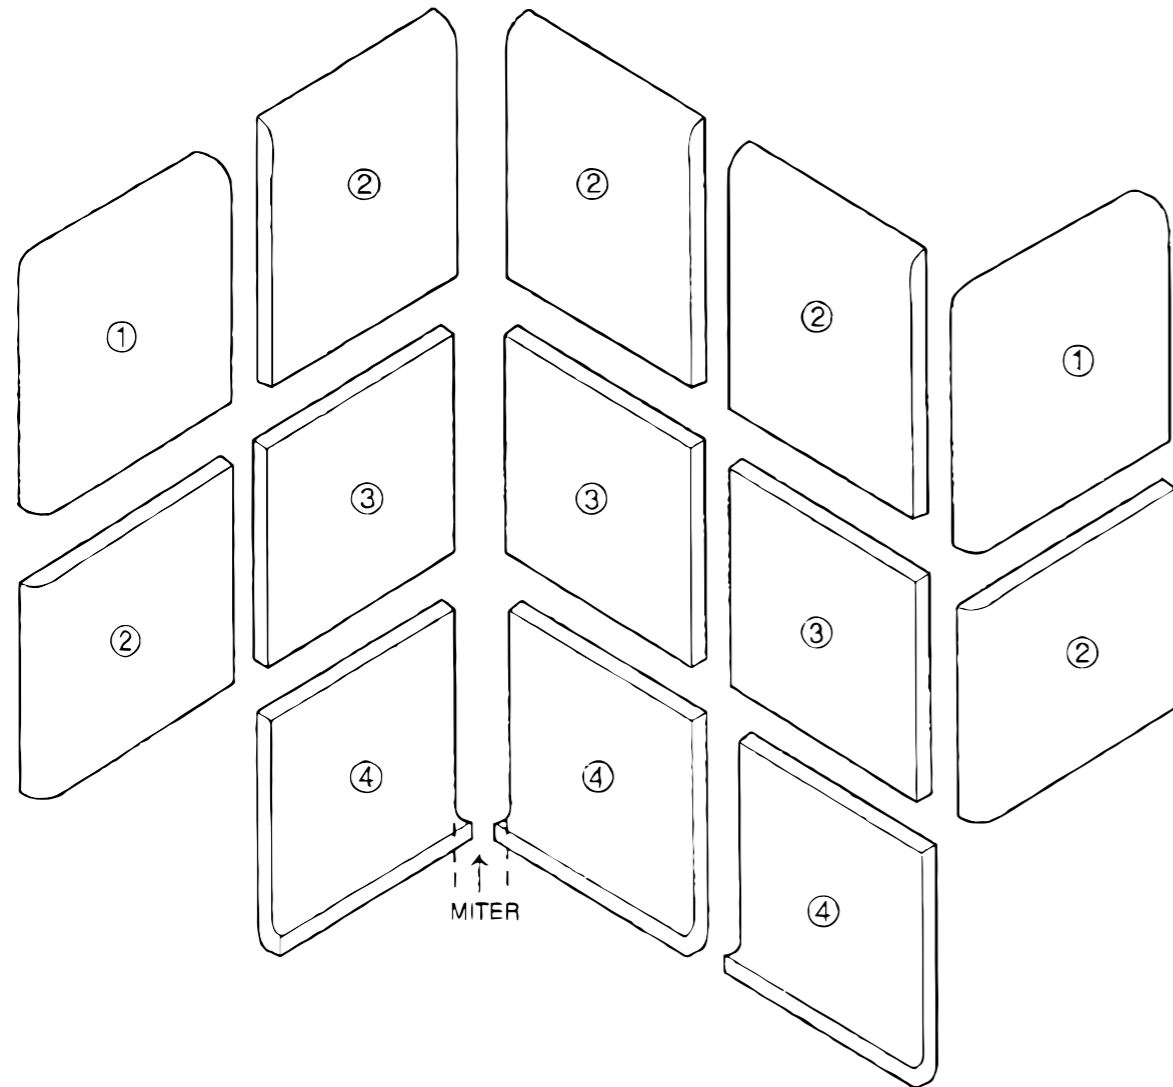

4 1/4"x4 1/4" Conventional Square in Corners

1. AC106 - 3/4"x6 Bead
2. A106 - 3/4"x6 Bead Out Angle
3. 4 1/4"x4 1/4" Field Tile

Trims Installation Suggestion

6"x6 Thin-Set Square in Corners

- 1. SN4669 - 6x6 Surface Bullnose Angle
- 2. S4669 - 6x6 Surface Bullnose
- 3. 6x6 Field Tile
- 4. AT3610 - 6x6 Cove Base