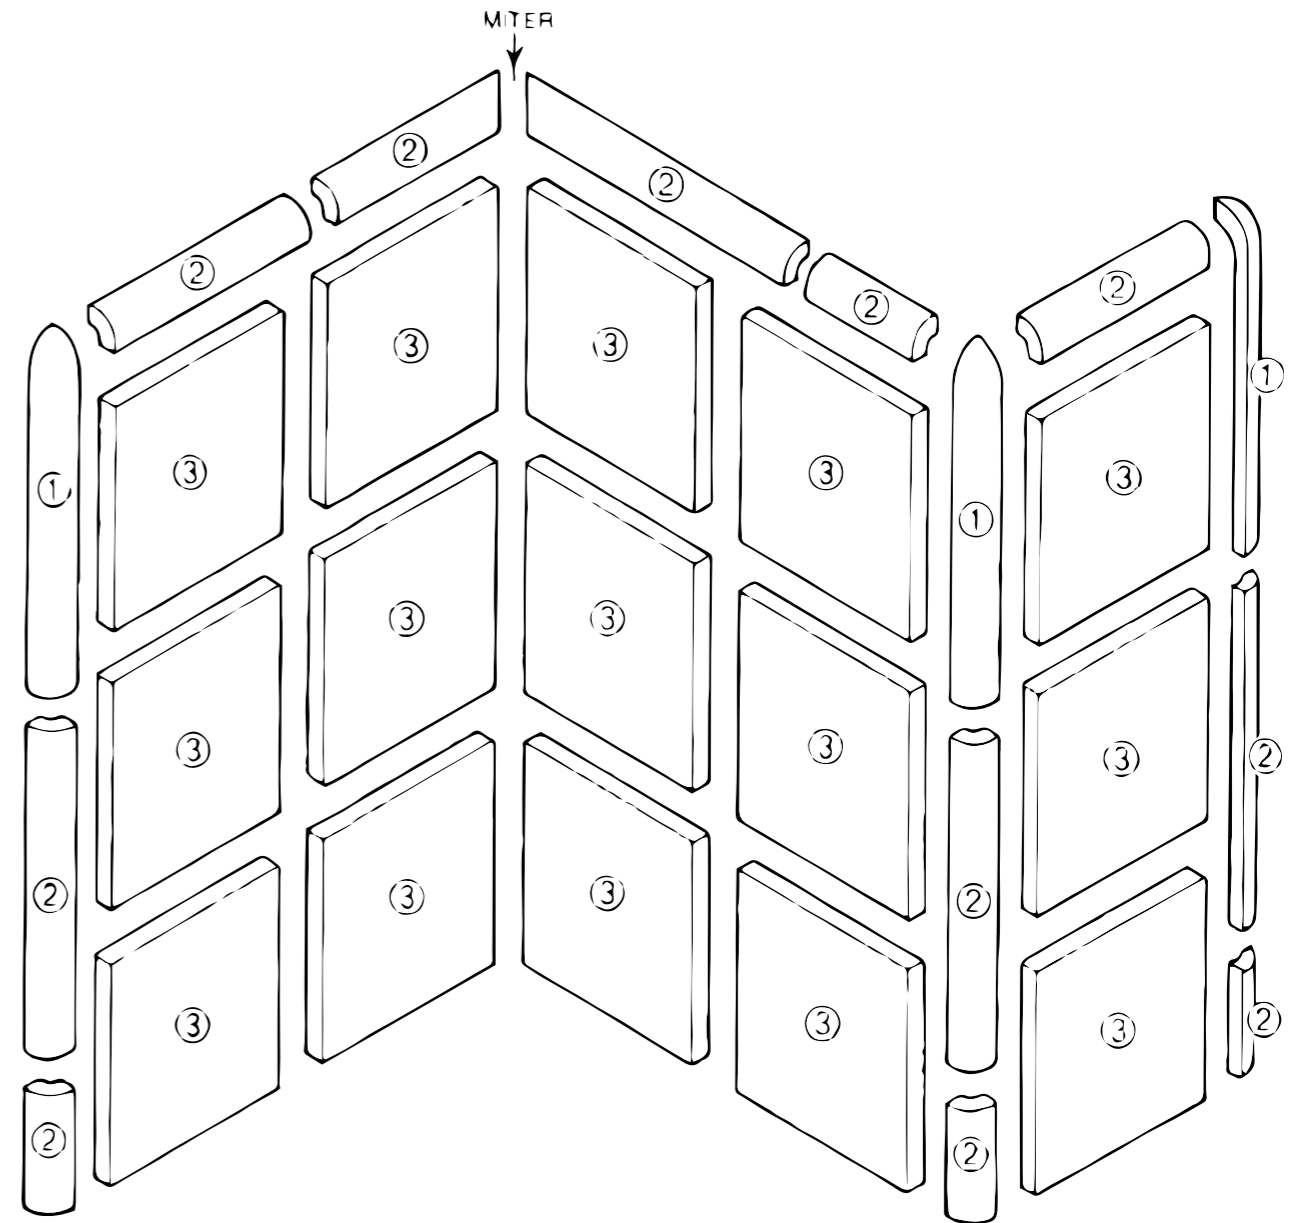

4 1/4"x4 1/4" Conventional Square in Corners

1. AC106 - 3/4"x6 Bead
2. A106 - 3/4"x6 Bead Out Angle
3. 4 1/4"x4 1/4" Field Tile