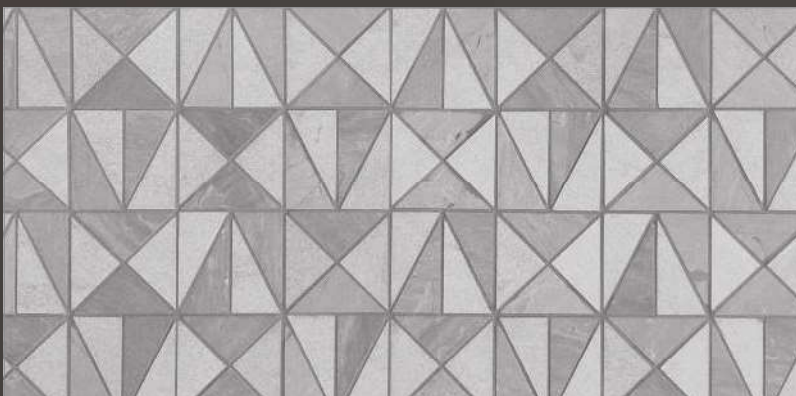

NEW Sussex Grey Triangle Mix Mosaic™

STONE TYPE	Sandstone
AVAILABLE COLORS	Sussex Grey
FORMAT	Mosaic on mesh
FINISH	Pebbled, Natural Cleft
MATCHING PRODUCTS	NA
USAGE	Indoor/Outdoor*
UNIT SIZE	12" x 12" | 1sq.ft. | .4" gauge
AVG. UNIT WEIGHT	5.2 lbs.
SF. PER BOX	5 sq.ft.
PIECES PER BOX	5