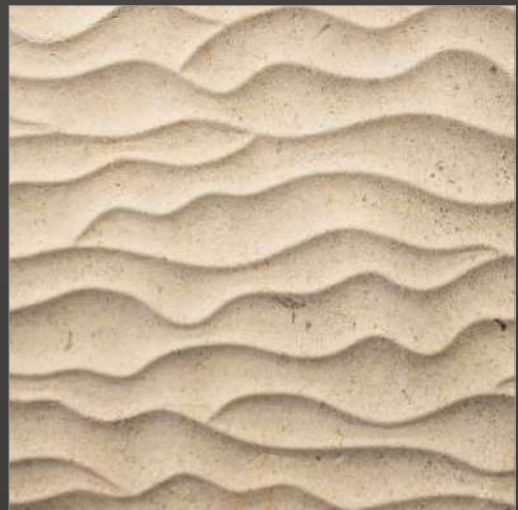

LARGE FORMAT DIMENSIONAL TILES

ALESIO 3D

COLLECTION

THE UNIQUE 3 DIMENSIONAL PATTERNS AND NATURAL STONE COLORS TRULY SHINE IN THIS LARGE FORMAT TILE.

Our large-format Alessio 3D Collection lets you go bigger and bolder with its 3-dimensional patterns and natural stone colors. Made from marble and limestone, each tile is rectified and precision cut with lasers for a seamless pattern. This product line is the ultimate statement piece for someone looking for that WOW factor.

Alesio 3D - Black Barjan Tile™ (P.37)

Alesio 3D - Beige Quadro Tile™

Alesio 3D - Creme Weave Tile™

Alesio 3D - Smoky Beige Sahara Tile™

LARGE FORMAT TILE SPECIFICATIONS

STONE TYPE	Marble, Limestone
COLORS	Creme, Smoky Beige, Black, Beige
FORMAT	Large format tile
PATTERNS	Weave, Sahara, Petra, Barjan, Quadro
MATCHING PRODUCTS	Panels, Tiles, Hearths
USAGE	Indoor, Outdoor
DIMENSIONS Sahara, Barjan, Quadro	24" x 24" 4 sq.ft. .27-.75" avg gauge 30-35 lbs.
DIMENSIONS Weave	6" x 24" 1 sq.ft. .27-.75" avg gauge 11 lbs.

6"x24" Tile

6"x24" Panel

12"x24" Tile

20"x20" Hearth

Color variations are inherent in all natural stone products. The product colors you see in this brochure are as accurate as current photography and printing techniques allow. We recommend you look at product samples before you select a color.