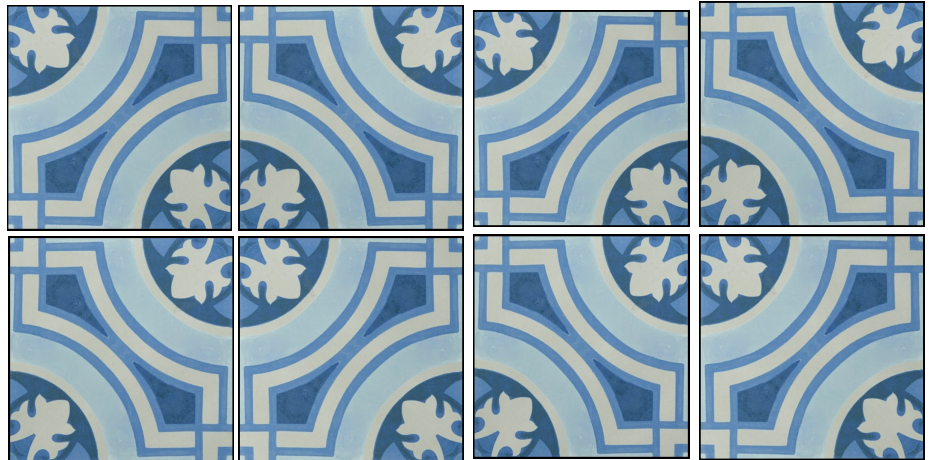

HYDRAULIC 12" x 12" only

patchwork