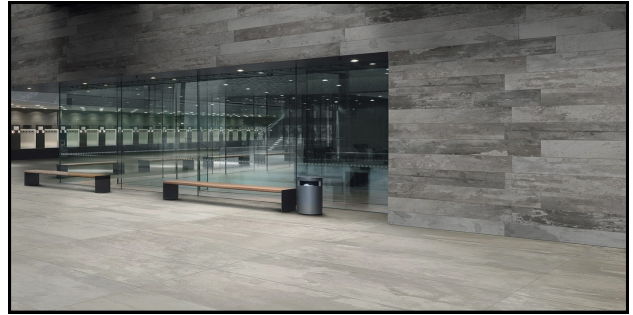

DESIGN INDUSTRY

raw light

Available sizes:

12"x24"

24"x24"

30"x30"

10"x60"

30"x60"