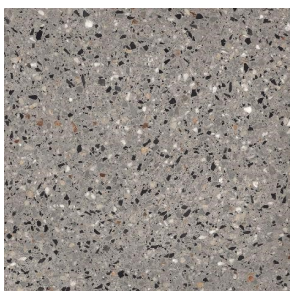

AUTORE

RIVER 24 x 24

VENETIAN MARBLE

---

fog