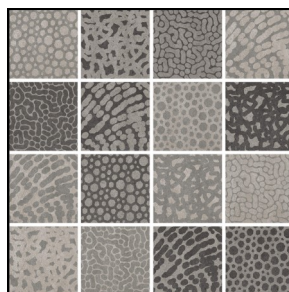

rust drops gold

light

light drops gold

medium tide

medium foam

medium

medium drops gold

dark

dark drops gold

zoom foam shade

zoom foam glow

zoom reef shade

zoom reef glow

zoom mix 60

zoom mix 20

dark dry