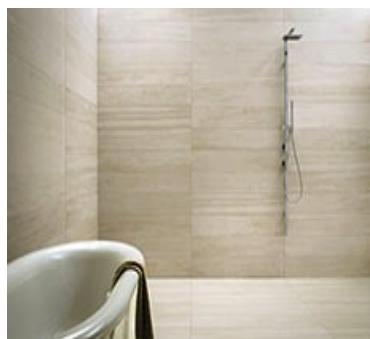

Color: Steel
Size: 12" x 24"
Lead Time: QSP
Finish: Matte
Price Range: A

Color: Street
Size: 12" x 24"
Lead Time: QSP
Finish: Matte
Price Range: A

Verse - Stone Porcelain Tile

Color: Cloud
Size: 12" x 24"
Lead Time: QSP
Finish: Matte
Price Range: C