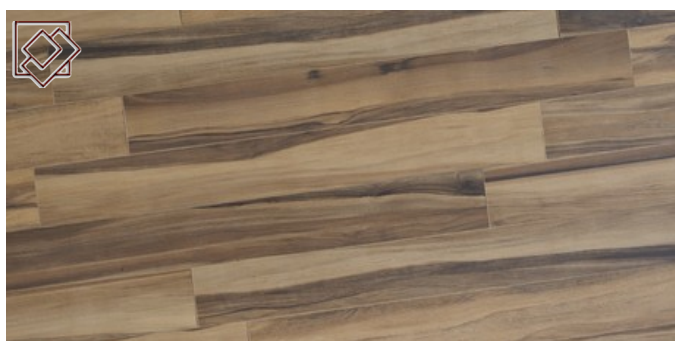

Noce Oro 6 x 36 & 9 x 36