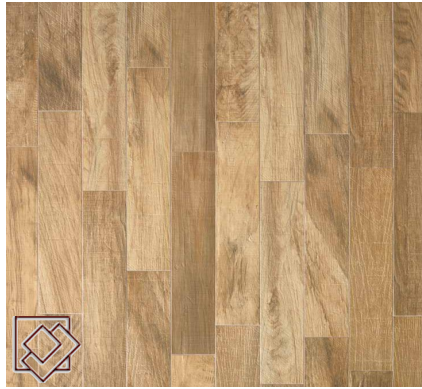

Tumbleweed Beige

boardwalk

Sizes Available 6 x 24, 8 x 48

Myrtle Beach

Coney Island

Atlantic City

Venice Beach

Bianco