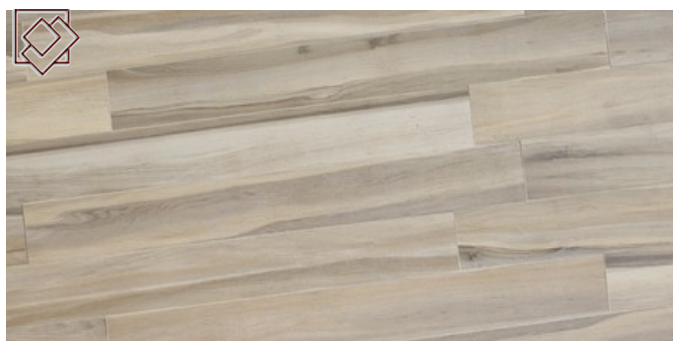

Betulla Avorio 6 x 36 & 9 x 36