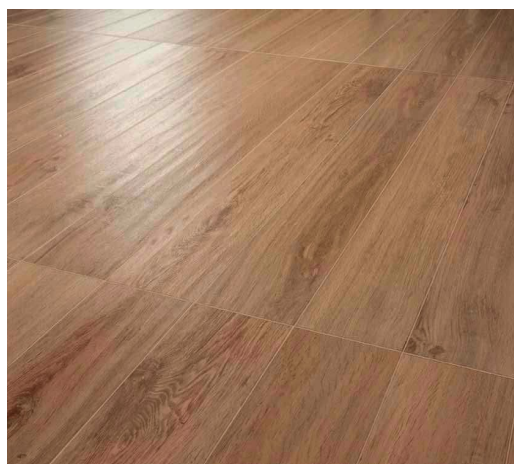

8x 40 x 3.5mm

40 x 40x 3.5mm

root

Sizes Available in 12 x 48, 8 x 48, 6 x 48

Cannella

Nocciola

Vagnilia

Pepe