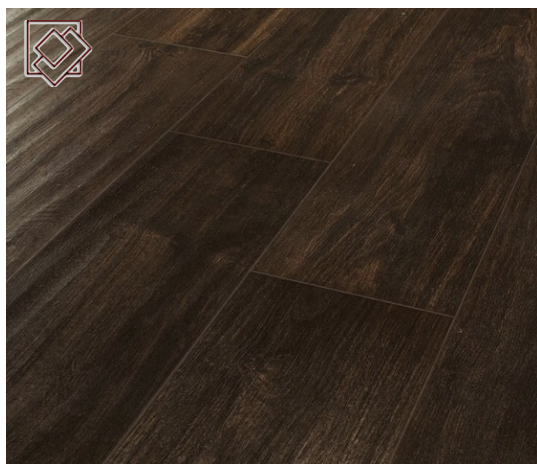

8x 40 x 3.5mm

40 x 40x 3.5mm

root

Sizes Available in 12 x 48, 8 x 48, 6 x 48

Cannella

Nocciola

Vagnilia

Pepe