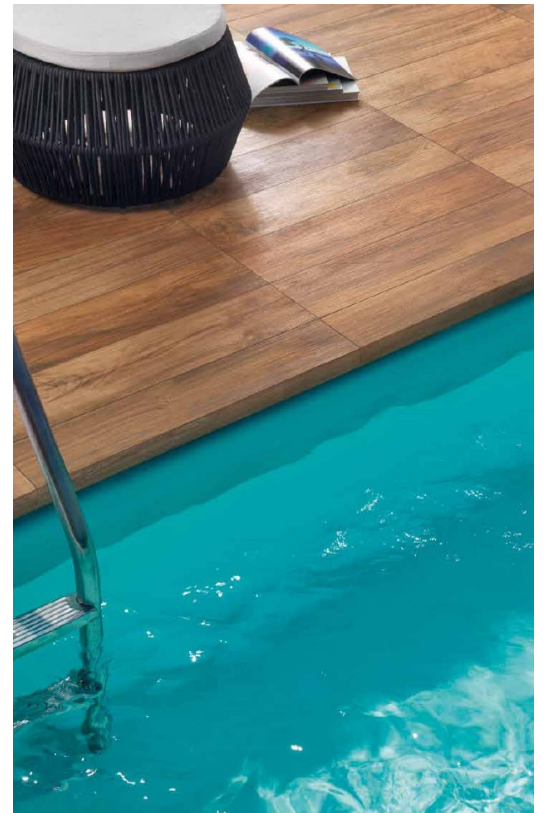

Rovere

Ciliego

Nero

Pool coping system

NON-Flexible Strip Edge Tile on Rigid Support

90 °

Straight Edge Tile

Straight Stoneware Steel Grille Tile