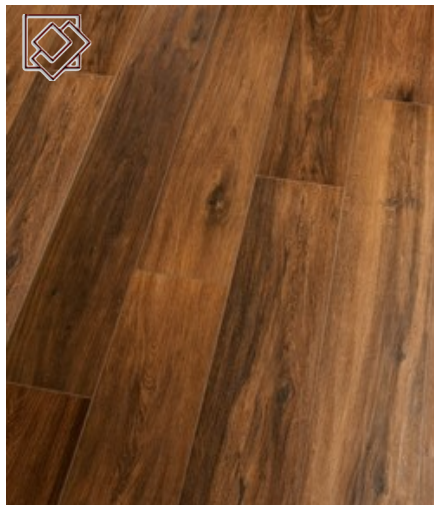

8x 40 x 3.5mm

40 x 40x 3.5mm

root

Sizes Available in 12 x 48, 8 x 48, 6 x 48

Cannella

Nocciola

Vagnilia

Pepe