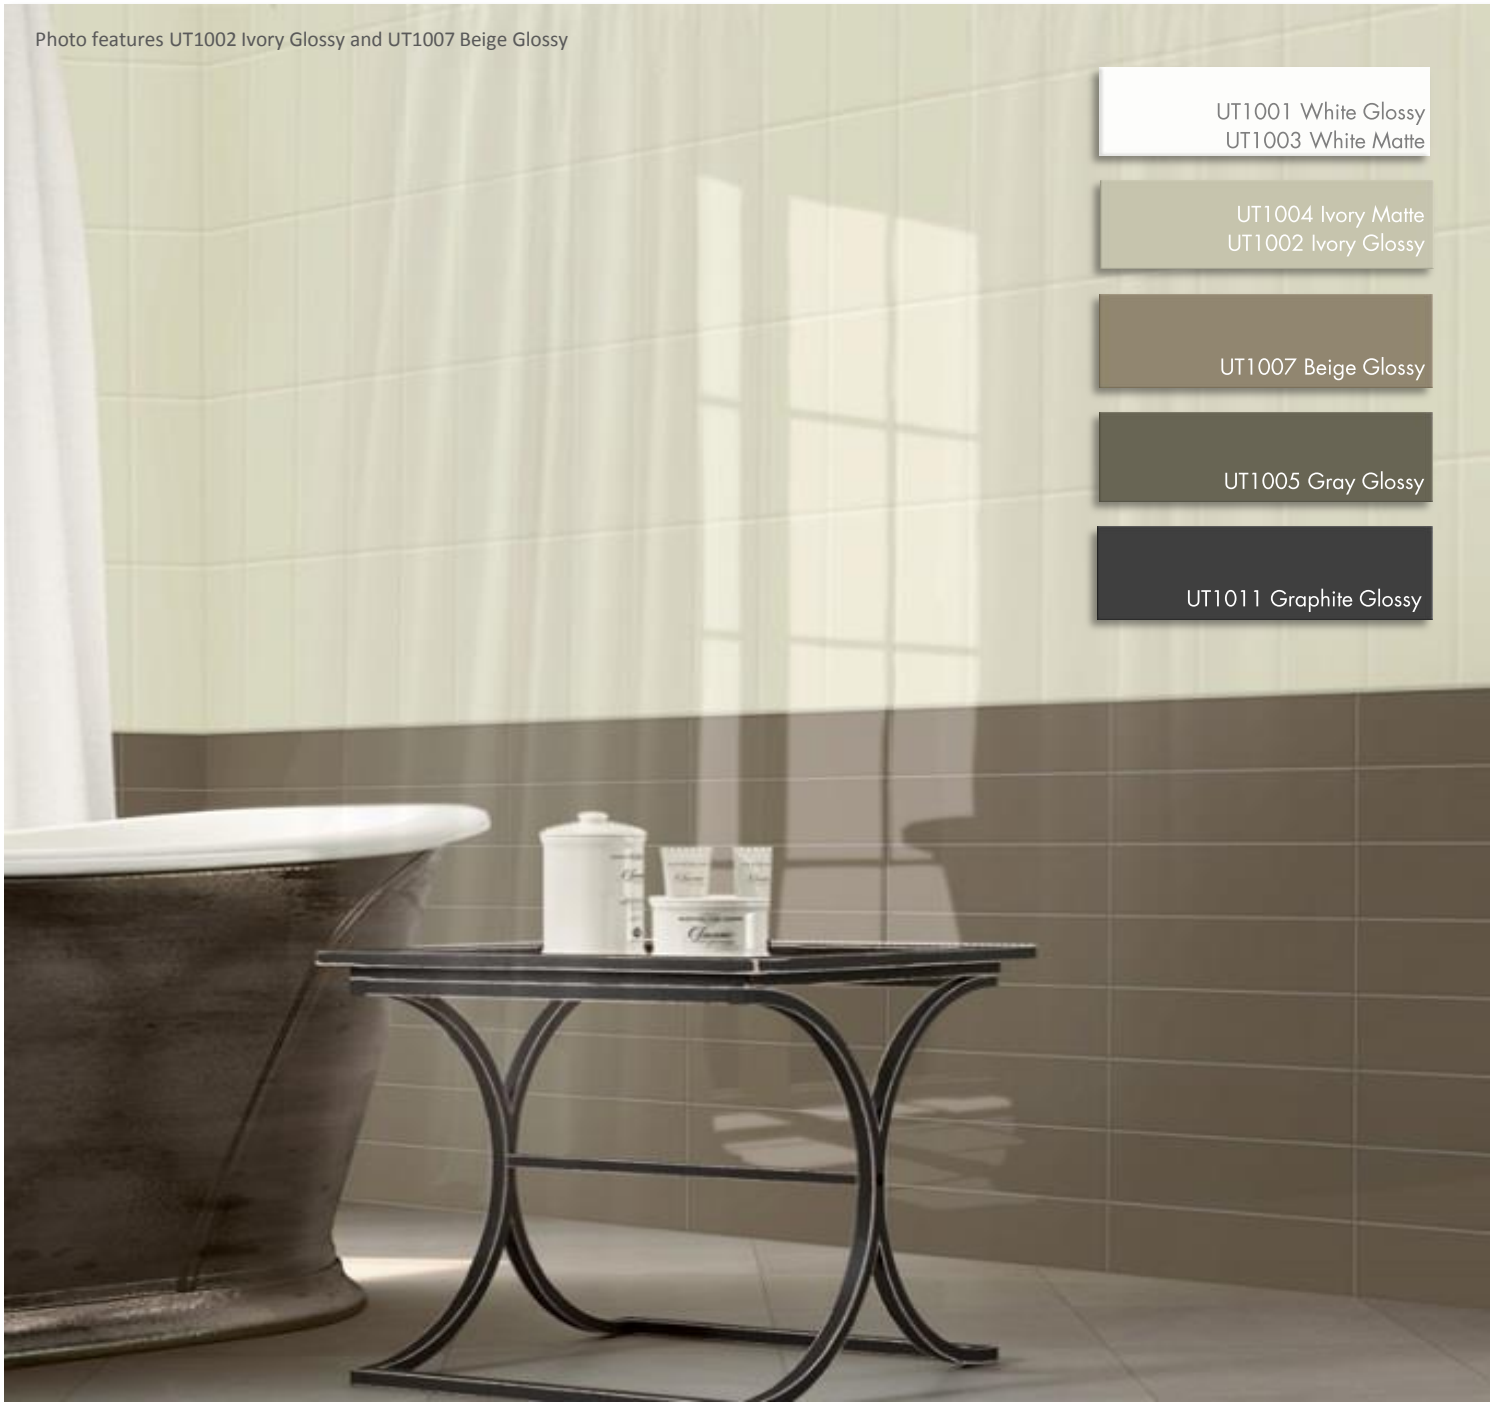

# URBAN TEXTURES GLAZED CERAMIC WALL TILE

The Urban Textures Glazed Ceramic collection is offered in a 4" x 12" and 4" x 16" field tile.

Photo features UT1002 Ivory Glossy and UT1007 Beige Glossy

UT1001 White Glossy  
UT1003 White Matte

UT1004 Ivory Matte  
UT1002 Ivory Glossy

UT1007 Beige Glossy

UT1005 Gray Glossy

UT1011 Graphite Glossy