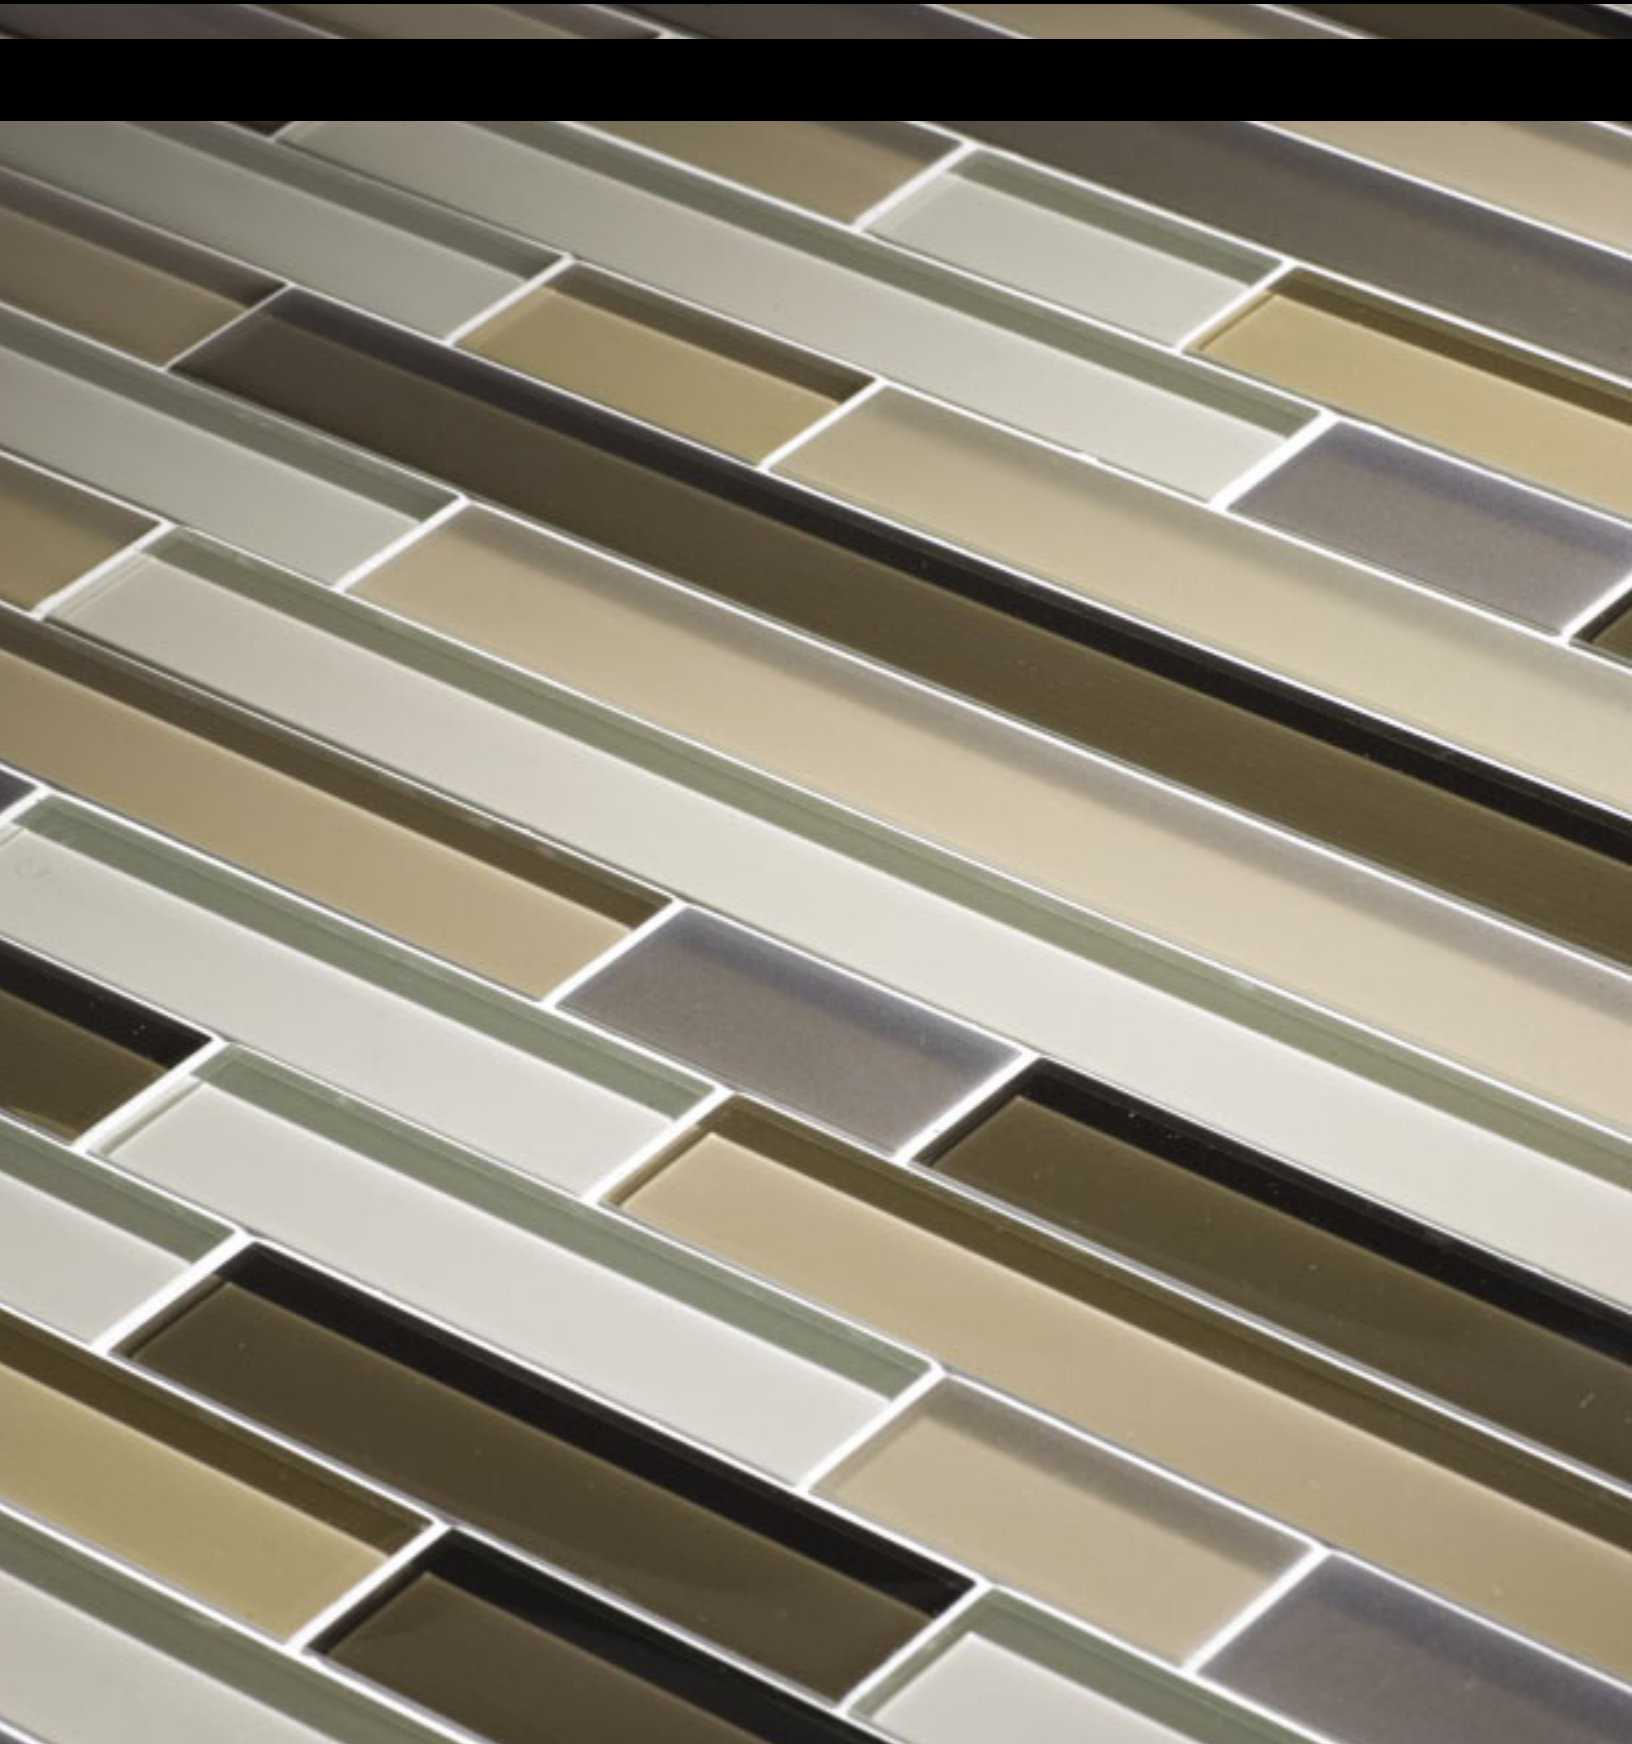

tempo

glass tile

interstyle ceramic + glass

tempo

crisp glass tile in a contemporary 36-colour palette with matte or glossy finishes. mix colours and finishes to create a visually engaging surface - sizes from 1" x 1" to 12" x 12".

wall tile

unaffected by water

frost proof
interior-exterior

specific installation
methods required

samples may vary

pictured on the opposite page is an installation of tempo in *truffle*, *sandbar* and *burlap*, matte and glossy.