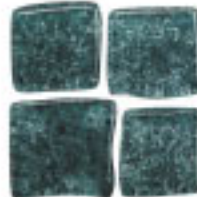

violet

deep blue

lapis lazuli

dew frost

turquoise

water blue

tarn

brook

## river crystals

the 22 colors of river crystals glass tile show amazing depth and clarity - made with 100% recycled glass available as 4" x 4" inserts, 4" x 12" borders and 12" x 12" sheets.

wall tile