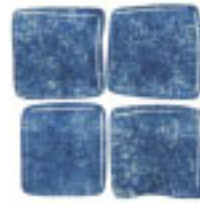

# river crystals

recycled glass tile

**interstyle** ceramic + glass

lime

loden

glen

shamrock

opal

violet

deep blue

lapis lazuli

dew frost

turquoise

water blue

tarn

brook

## river crystals

the 22 colors of river crystals glass tile show amazing depth and clarity - made with 100% recycled glass available as 4" x 4" inserts, 4" x 12" borders and 12" x 12" sheets.

wall tile