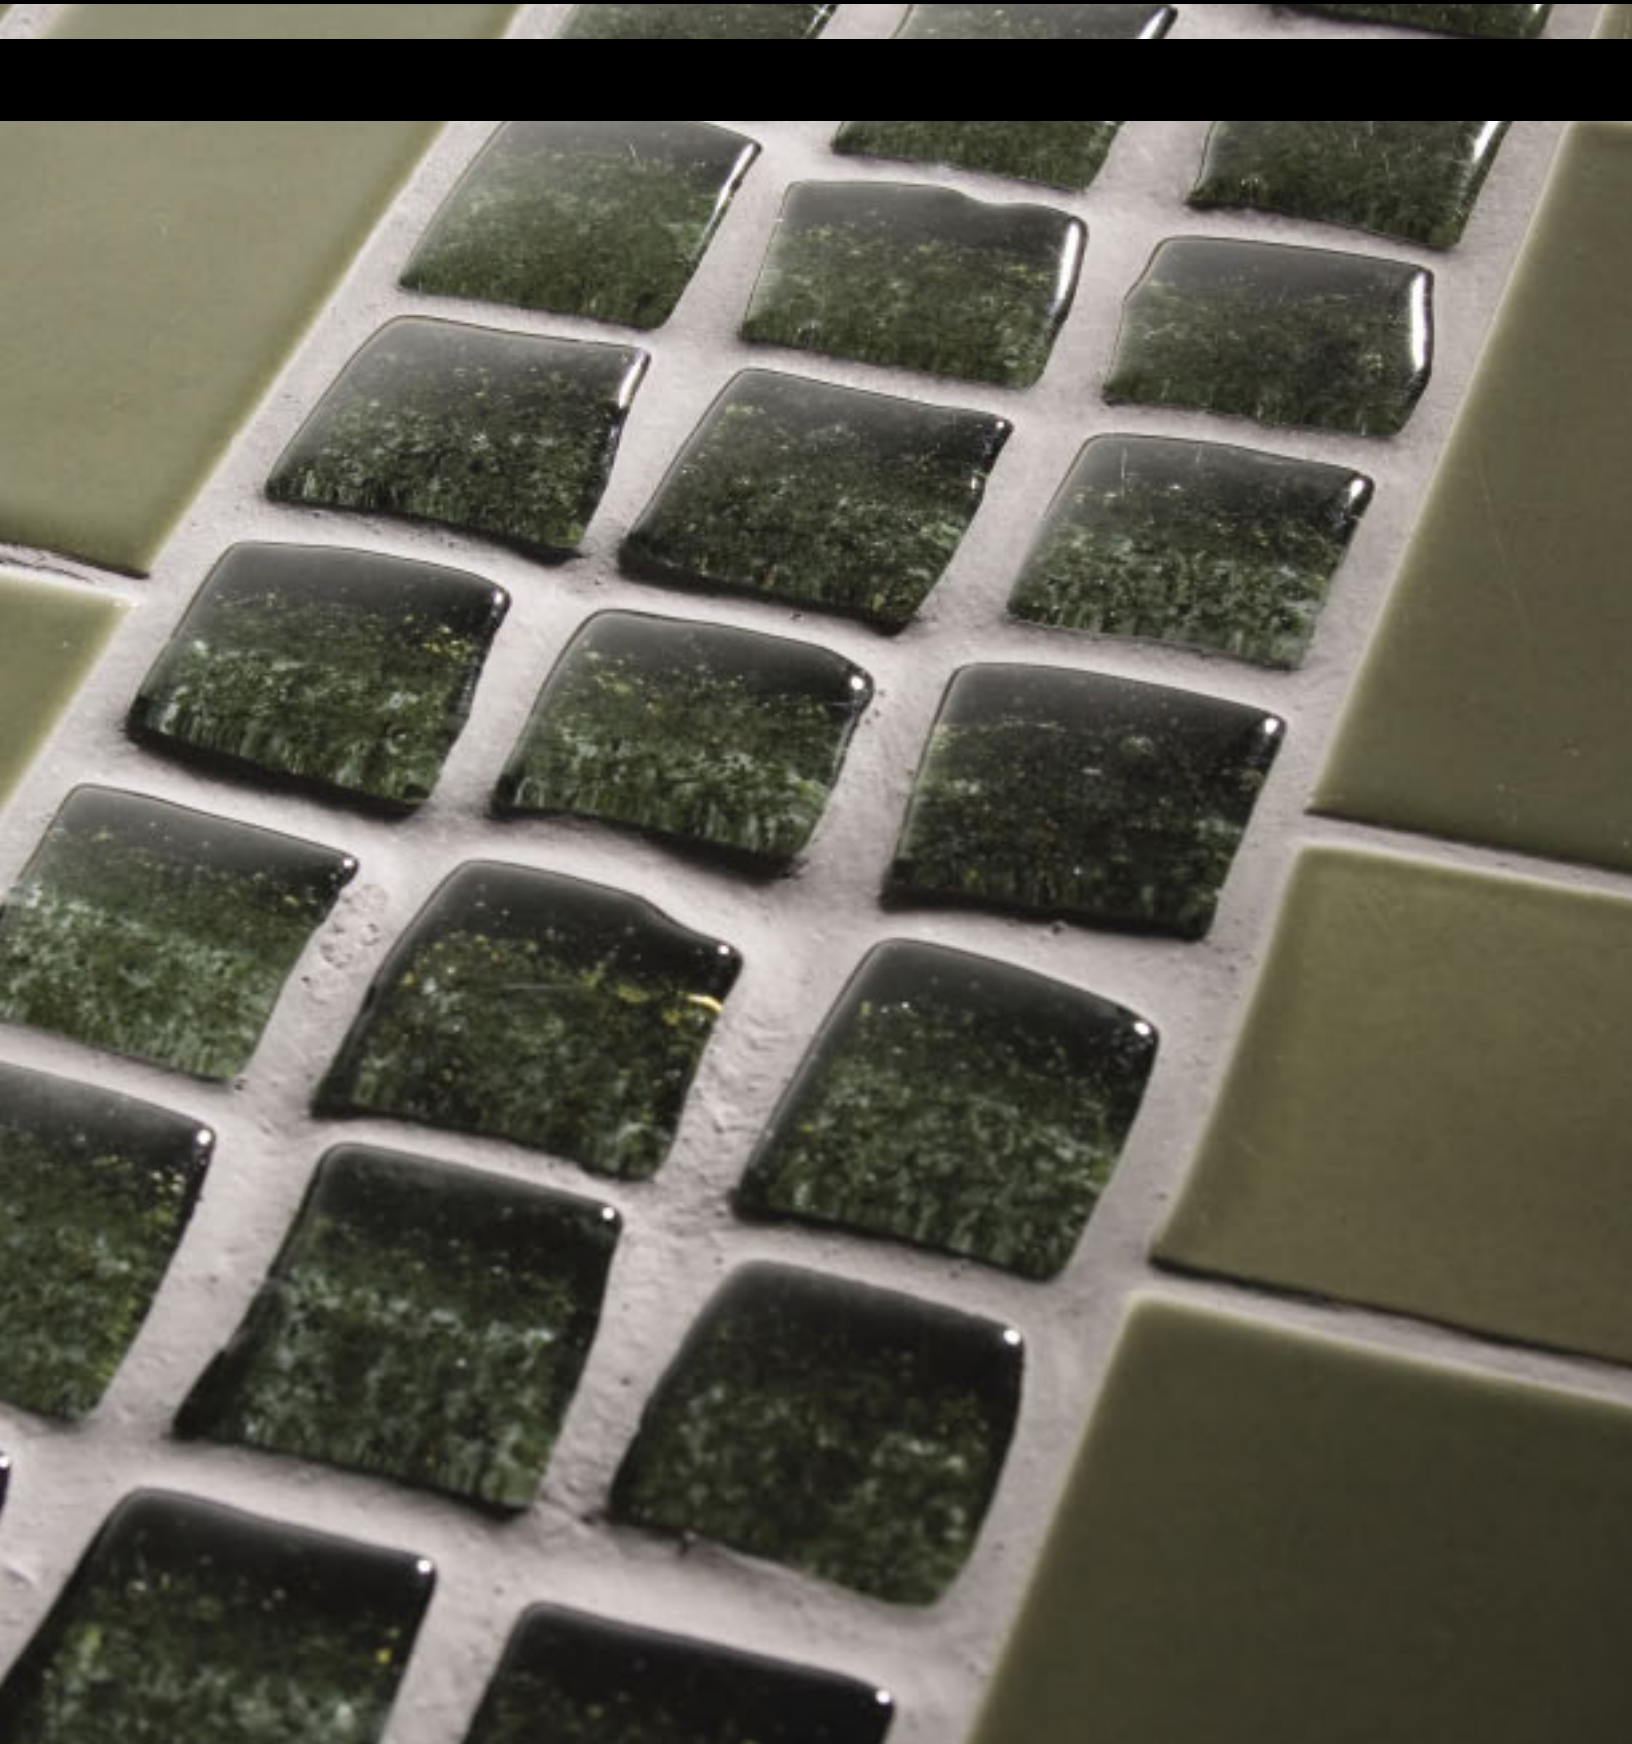

# river crystals

recycled glass tile

**interstyle** ceramic + glass

lime

loden

glen

shamrock

opal

violet

deep blue

lapis lazuli

dew frost

turquoise

water blue

tarn

brook

## river crystals

the 22 colors of river crystals glass tile show amazing depth and clarity - made with 100% recycled glass available as 4" x 4" inserts, 4" x 12" borders and 12" x 12" sheets.

wall tile