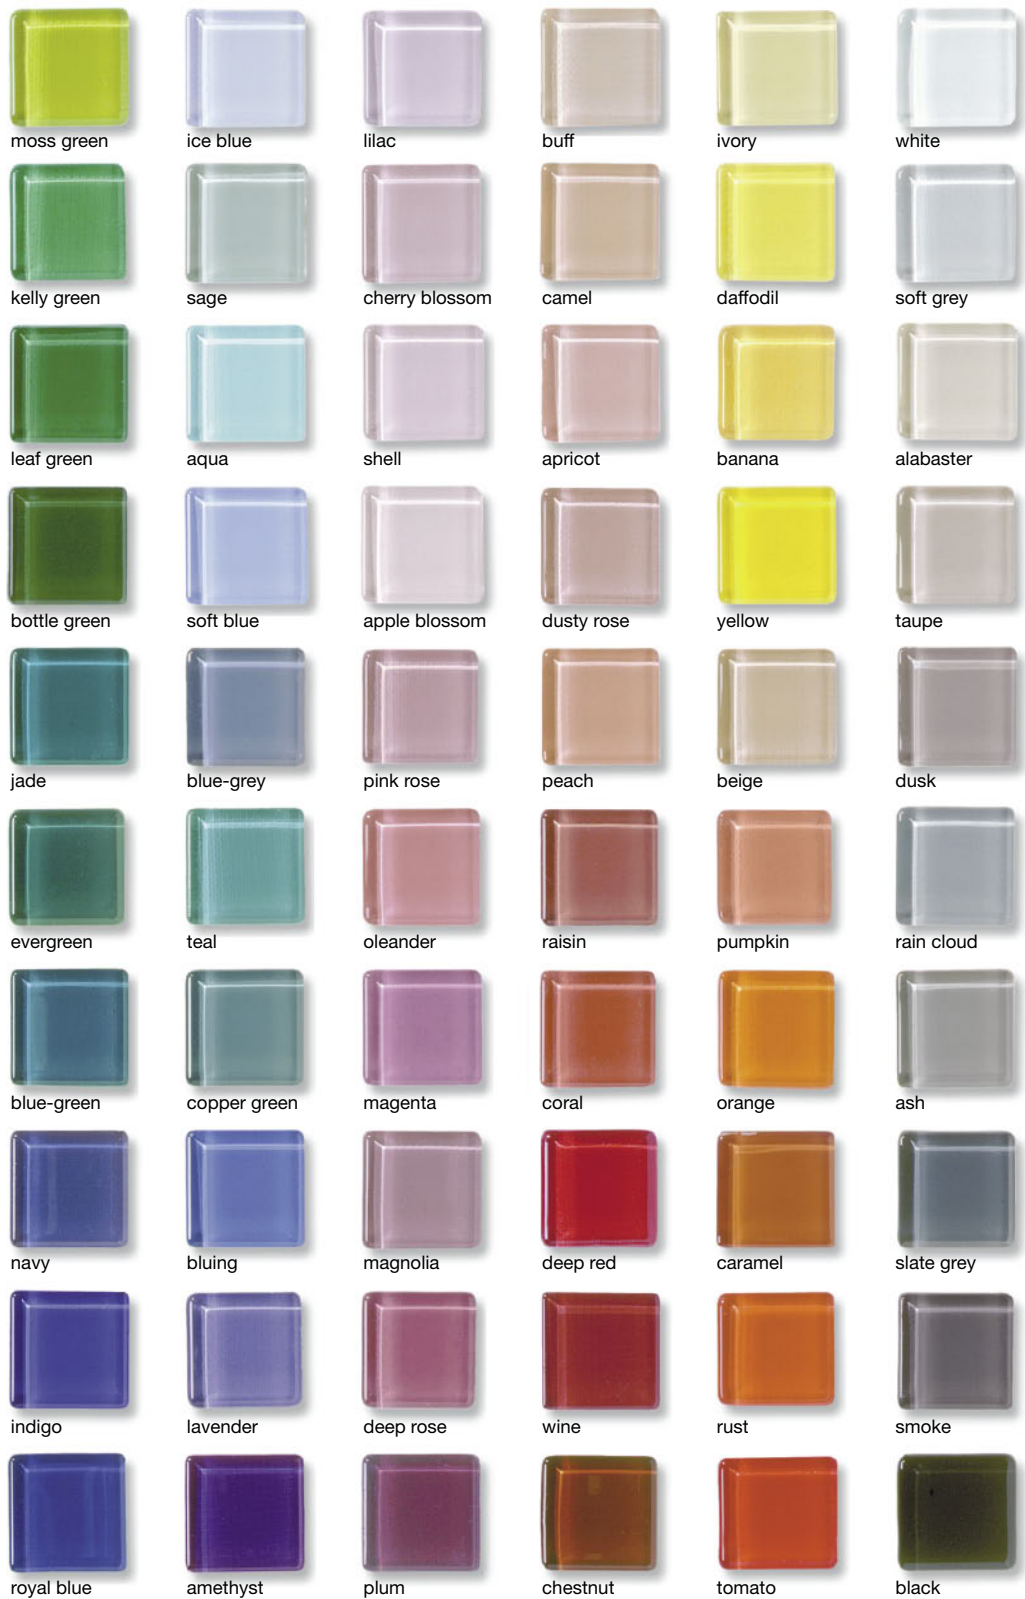

glasstyle

glass tile

interstyle ceramic + glass

glasstyle

glasstyle offers a huge range of design options. classic fused glass tiles with a high gloss finish, 60-color palette - available in sizes from 3/8" x 4" to 12" x 12".

- 
 wall tile
- 
 unaffected by water
- 
 frost proof
 interior-exterior
- 
 specific installation
 methods required
- 
 samples may vary

pictured on the opposite page is an installation of **glasstyle** in *smoke, slate grey, ash, raincloud* and *white*.
 copyright 2008 all rights reserved. printed in canada. all interstyle products are made in canada. V3.0 - 80327