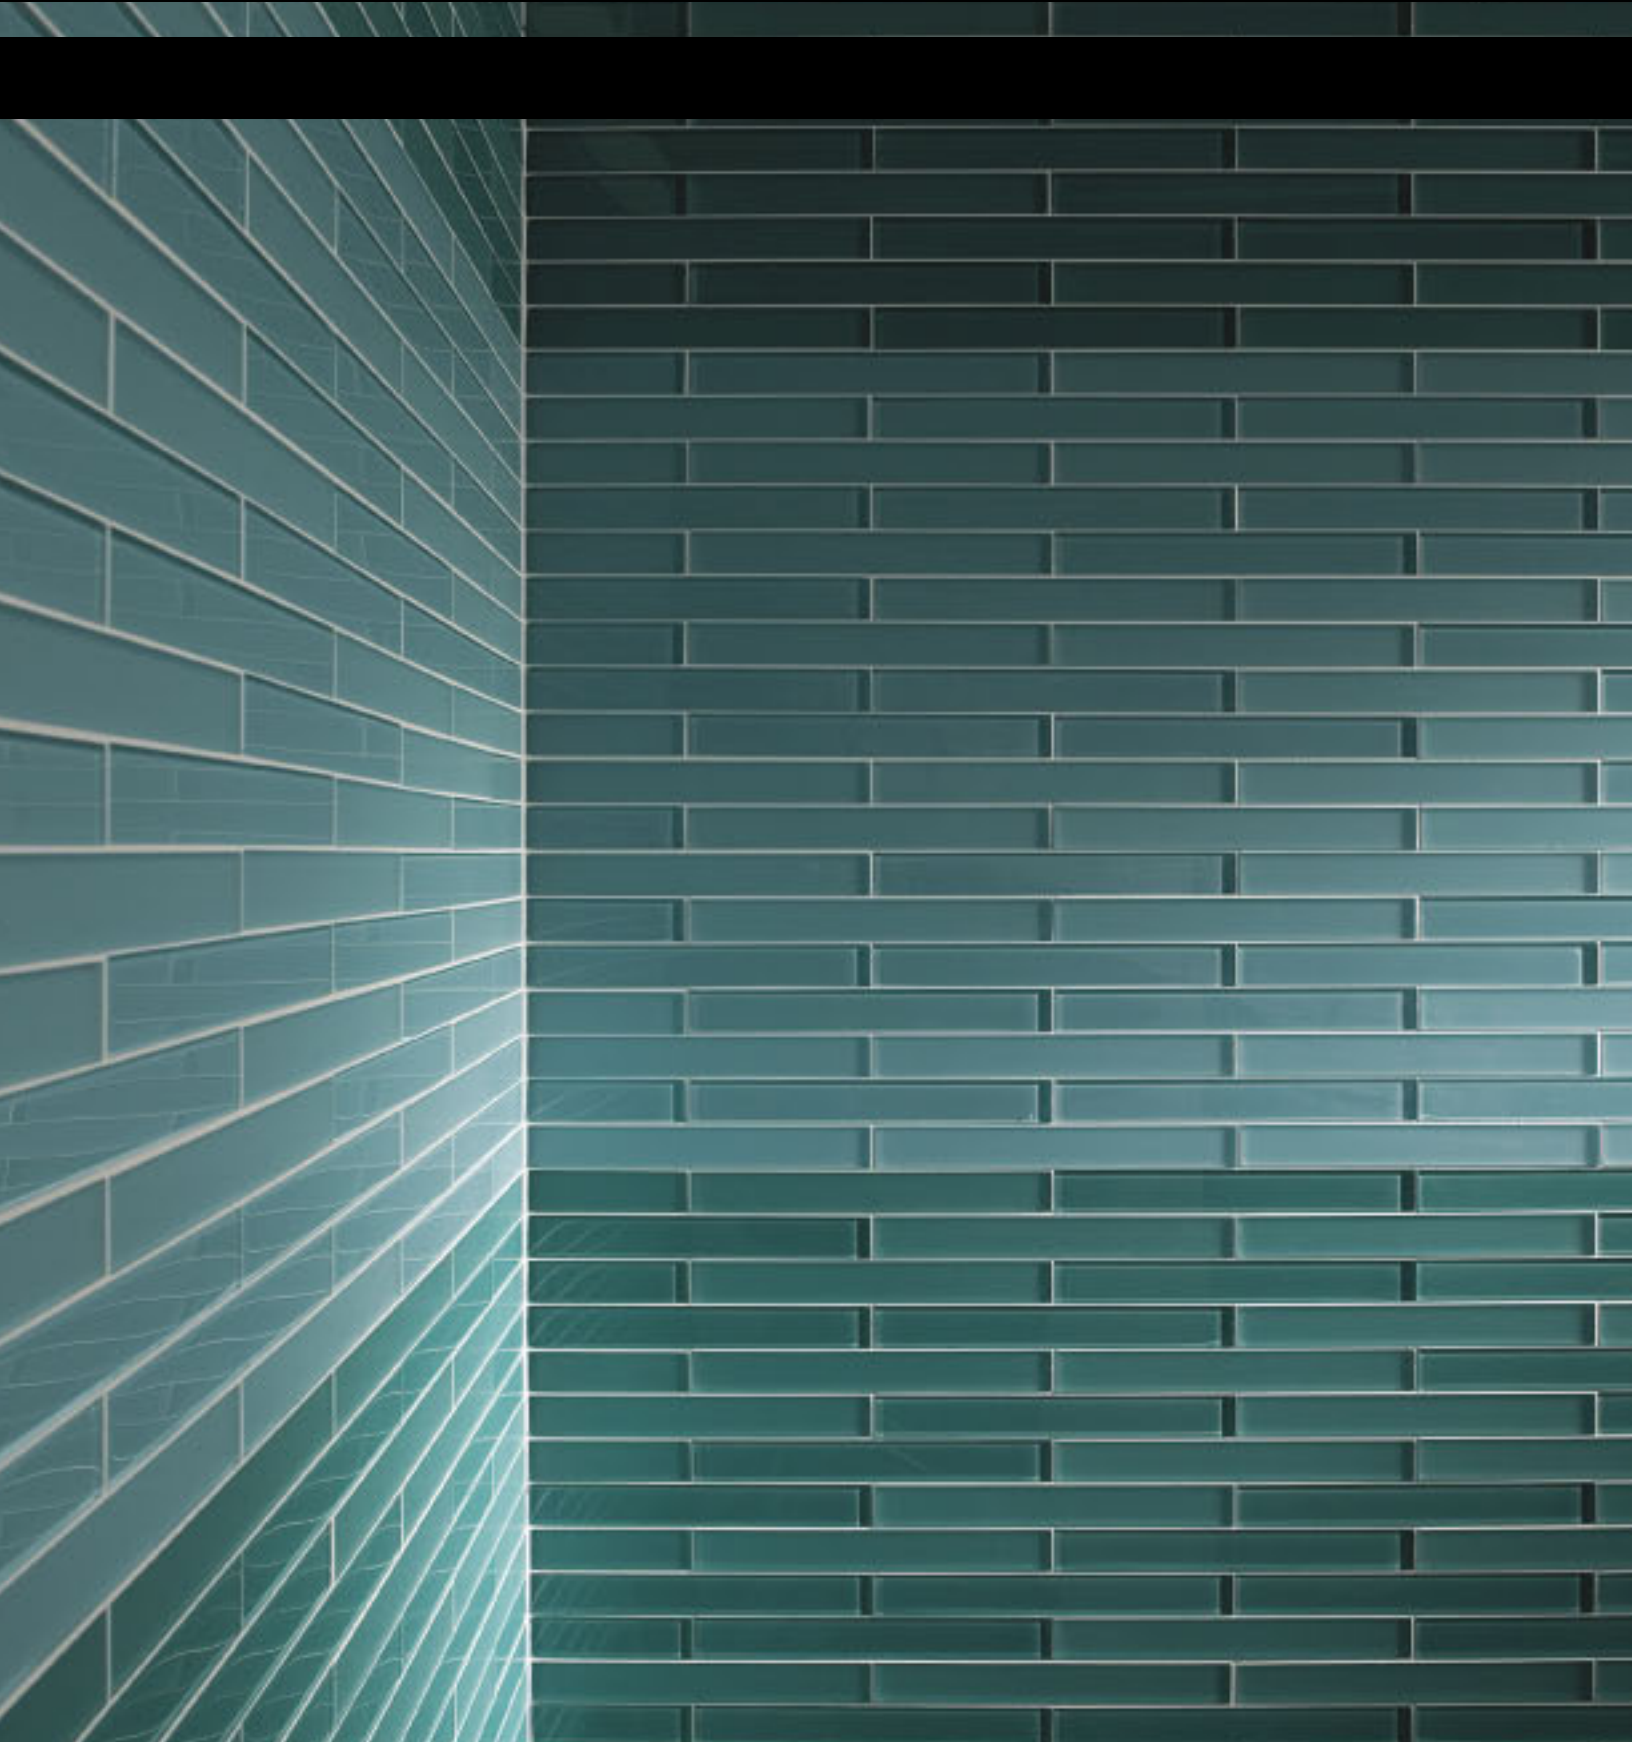

glasshues

glass tile

interstyle ceramic + glass

glossy						
	soot black	foliage green	tartan green	weathered blue	deep crimson	brown leather
matte						
	coal grey	mint condition	dark teal	poppy seed	autumn glow	milk chocolate
	low cloud	games green	polished jade	twilight lavender	wild cherry	tweedy brown
	urban grey	kiwi delight	deep water	bold purple	cranberry touch	brown pear
	stone arch	apple-of-your-eye	brilliant blue	blackberry mousse	ripe peach	raw hemp
	green twigs	rare turquoise	bistro blue	red onion	orange zest	dry rose
	dusty green	pond green	barely blue	heritage rose	english rose	wild flowers
	pressed leaves	brilliant aqua	summer white	limoges pink	herb tea	sunny side

glasshues

crisp edged glass tile available in 48 colors in both matte and glossy finishes.
 - sizes from 1" x 1" to 16" x 16".

wall tile

unaffected by water

frost proof
interior-exterior

specific installation
methods required

samples may vary

pictured on the opposite page is an installation of glasshues in brilliant aqua and pond green in matte and glossy.
 copyright 2009 all rights reserved. printed in canada. all interstyle products are made in canada. V1.1 - 90429