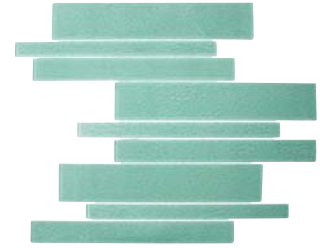

glass mosaic

The Island Stone Glass Mosaic line combines color, texture and form to create an unique appeal.

Completely original, these designs reflect our continued goal of creating distinctive glass tiles that offer a customized look desired by the most discerning designers.

Designed to inspire a new level of contemporary design for kitchens, baths and more.

streamline
> BG8

12" x 11.8"
1.0 pieces/sqft
tile surface > textured
colors > estuary, frangipani,
cement, breeze, reed

classic
> BG7

11.8" x 11.8"
1.0 pieces/sqft
tile surface > textured
colors > estuary, frangipani,
cement, breeze, reed

linear
> BG1

10.4" x 12.4"
1.1 pieces/sqft
tile surface > textured
colors > breeze, cement,
frangipani, reed, sand,
seagrass, smoke