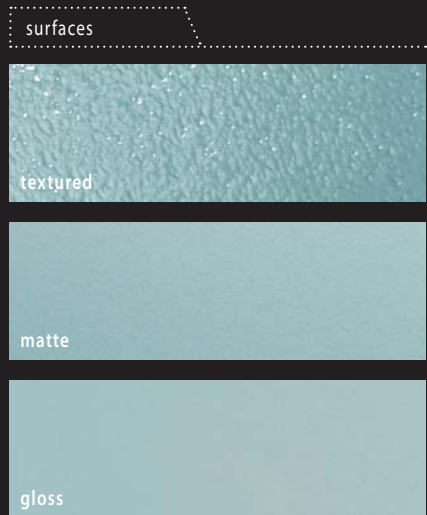

design attributes

- > **surfaces**
Island Stone glass designs are offered in one or more of our distinctive surfaces, chosen individually to best fit the respective design:
 - > **textured**: an exclusive pocketed design reminiscent of sand washed beach glass
 - > **matte**: a classic etched surface to subtly match select formats
 - > **gloss**: a lustrous, translucent surface that brings to light our powerful color pallet.
- > **backing**
All glass comes with our opaque backing to ease installation and insure optimal color and reflection.
- > **strength**
Island Stone Beach Glass (0.3" thickness or greater) has a strength similar to equivalent sized ceramic tiles and is suitable for residential floors or other low traffic flooring areas.

Beach Glass Combination > S1&R2

Sand Waveline Mini > BG9sand

Cement Classic > BG7cement

Breeze Strand > R3breeze

colors

Note: Please refer to the product directory for colors held in stock & for ordering non-stock colors.

beach glass

beach tile square
 > S1
 4.0" x 4.0" x 0.3"
 9.0 pieces/sqft
 tile surface > textured
 colors > all colors

beach tile rectangle
 > R2
 8.0" x 4.0" x 0.3"
 4.5 pieces/sqft
 tile surface > textured
 colors > all colors

waveline
> BG4

12.4" x 12.7"
0.9 pieces/sqft
tile surface > subtle relief
with matte surface
colors > breeze, cement,
frangipani, guava, reed,
seagrass, smoke

waveline mini
> BG9

11.1" x 11.8"
1.1 pieces/sqft
tile surface > matte
colors > pure, stratos, sand, fresh