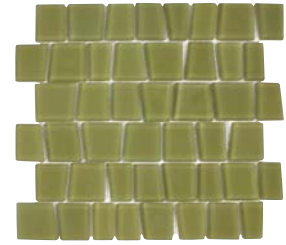

streamline
> BG8

12" x 11.8"
1.0 pieces/sqft
tile surface > textured
colors > estuary, frangipani,
cement, breeze, reed

classic
> BG7

11.8" x 11.8"
1.0 pieces/sqft
tile surface > textured
colors > estuary, frangipani,
cement, breeze, reed

linear
> BG1

10.4" x 12.4"
1.1 pieces/sqft
tile surface > textured
colors > breeze, cement,
frangipani, reed, sand,
seagrass, smoke

boulevard
> BG5

10.5" x 12.4"
1.1 pieces/sqft
tile surface > textured & gloss
colors > breeze, cement,
frangipani, guava, reed, sand,
seagrass, smoke

waveline
> BG4

12.4" x 12.7"
0.9 pieces/sqft
tile surface > subtle relief
with matte surface
colors > breeze, cement,
frangipani, guava, reed,
seagrass, smoke

waveline mini
> BG9

11.1" x 11.8"
1.1 pieces/sqft
tile surface > matte
colors > pure, stratos, sand, fresh

artifact
> BG6

11.8" x 11.0"
1.1 pieces/sqft
tile surface > matte
colors > estuary, stratos, pure silk,
smoke, seagrass

Breeze Streamline > BG8breeze

Seagrass Artifact > BG6seagrass

Reed Boulevard Beach Glass Tile > BG5reed