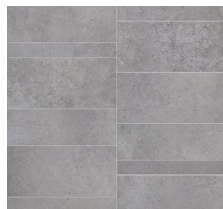

Anarchy grey natural mosaico letters
29,75 x 29,75 cm - 11.71" x 11.71"

G-1844