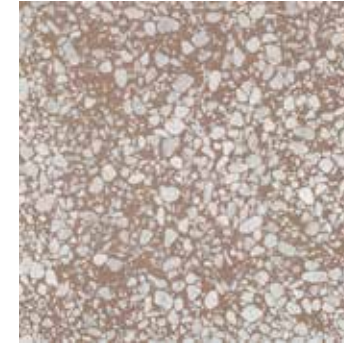

MICLU12120N
Cotto