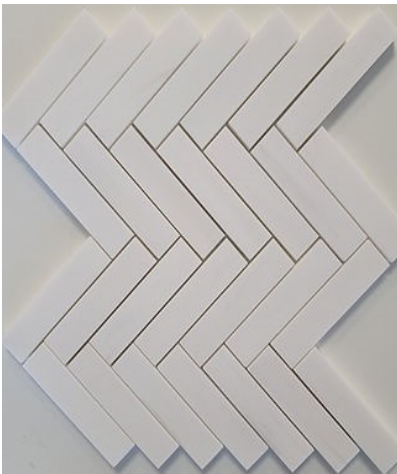

## Dolomiti Cloud

Dense gray clouds of calcium based marble run through the white magnesium based dolomite.

Stocked Sizes

3/4" Slabs

12" x 24" Tiles (polished)

Bianco Dolomiti  
Hexagon Mosaic  
12" x 12" mesh mounted  
Stocked size:  
2" x 2" (honed)

Bianco Dolomiti Rec-  
tangle Stacked  
Mosaic  
12" x 12" mesh mounted  
Stocked size:  
1" x 4" (honed)

Bianco Dolomiti  
Picket Mosaic  
12" x 12" mesh mounted  
Stocked size:  
1 9/16" x 3 3/4" (honed &  
polished)