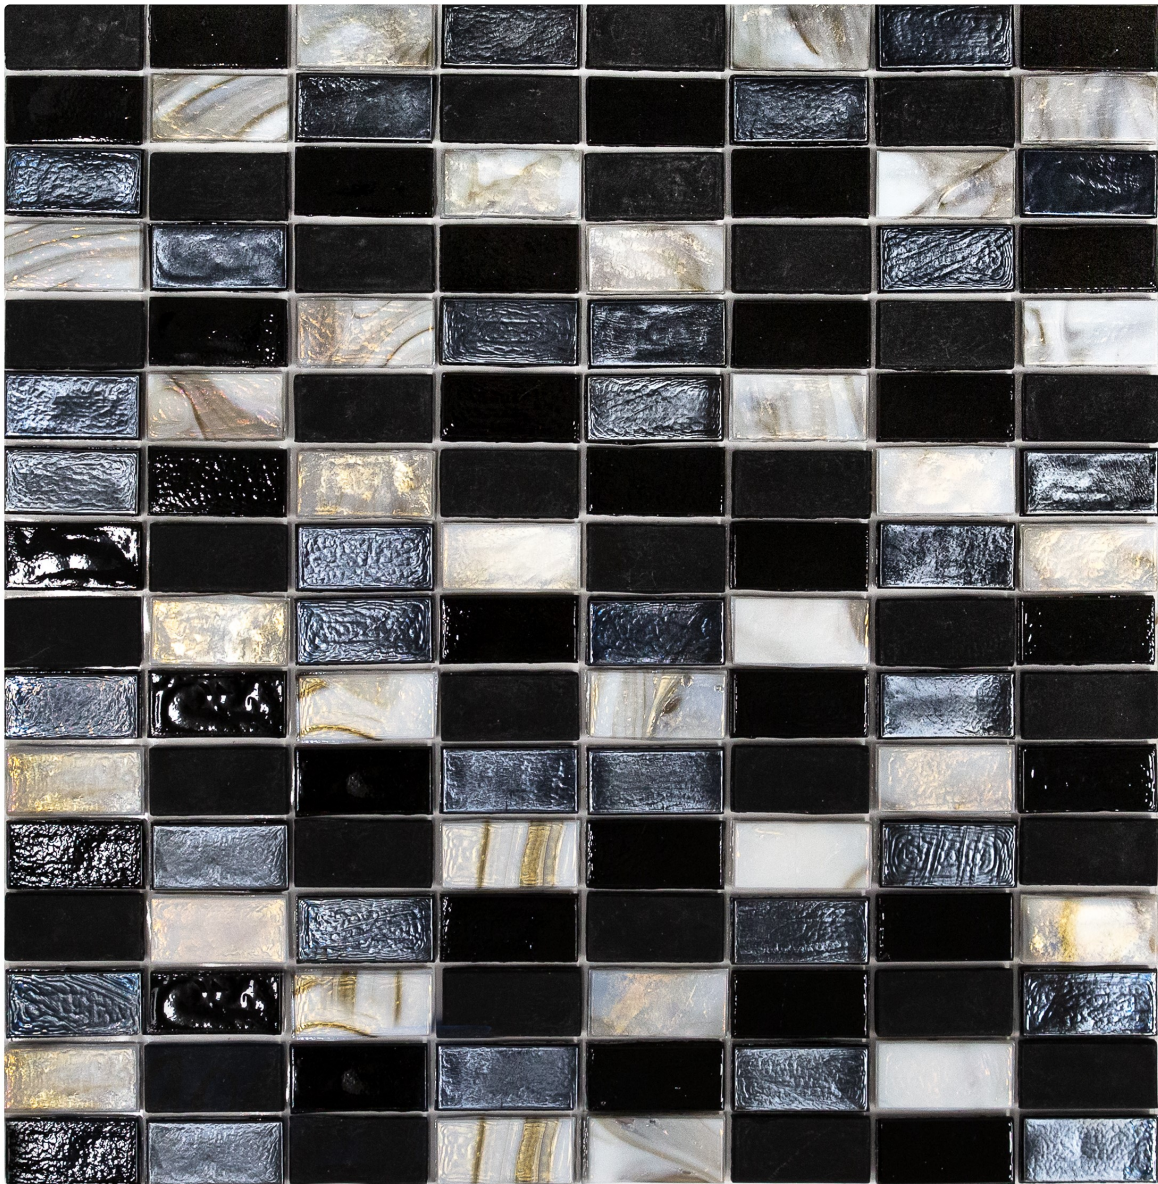

SPEC CERAMICS  
& HARD SURFACES

Locals Only

phase 2

glass mosaics

# Straight Set

990077

990087

990078

990082

990086

990073

990067