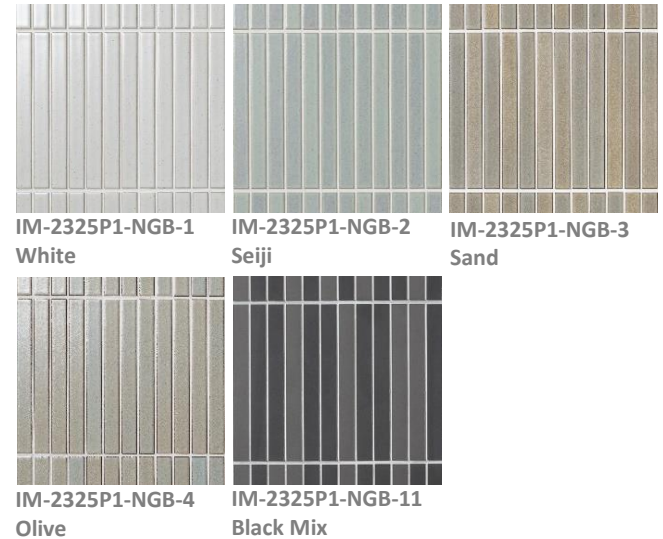

NAGI 2024 NEW

Material	Porcelain / Glazed
Size/Piece:	222 x 22 mm (8.74 x .87in)
Size/Sheet:	222 x 297 mm (8.84 x 11.69in)
Thickness:	10mm
Joint:	Horizontal 3mm/Vertical 5mm
Sq.Ft/Carton:	11.40
Sheets/Carton:	16
Mounting:	Back net - Fiberglass
Weight/Carton:	50.6lbs

“NAGI” in Japanese refers to a period of calmness. The mirror-like glaze is inspired by this tranquility and signifies a lull in the sea, a peaceful and serene moment amidst turbulent circumstances.