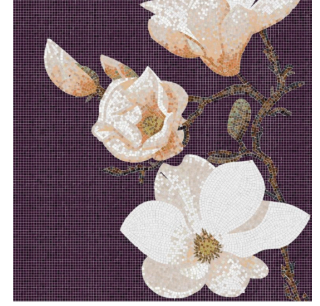

Artistic Artwall

FLUTE 1

FLUTE 2

LYRIC 1

LYRIC 2

LYRIC 3

LYRIC 4

CARILLON 1

CARILLON 2

ARIA 1 A/B/C

ARIA 1 D/E/F

ARIA 2 A/B/C

ARIA 2 D/E/F

LYRA 1

LYRA 2

JINGLE 1

JINGLE 2

PRODUCT DESCRIPTION

Traditional Opus tessellatum technique made by hand-cutting each tile that allows a pattern to curve following natural lines.

SIZES & DIMENSIONS

1 x 1 cm | 3/8" x 3/8"

MATERIAL & TEXTURE

- Material: Glass
- Texture: Opaque
- Thickness: 4 mm | 5/32"
- Joint: 1 mm | 2/48"
- Weaving, flared and chamfered tesserae are available in sheets of 31,59 cm x 31,59 cm | 12 7/16" x 12 7/16"