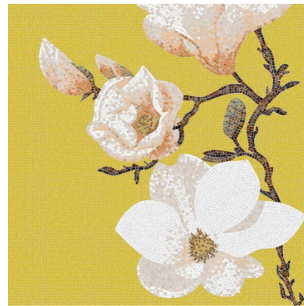

Artistic Artwall

FLUTE 1

FLUTE 2

LYRIC 1

LYRIC 2

LYRIC 3

LYRIC 4

CARILLON 1

CARILLON 2

ARIA 1 A/B/C

ARIA 1 D/E/F

ARIA 2 A/B/C

ARIA 2 D/E/F

LYRA 1

LYRA 2

JINGLE 1

JINGLE 2

PRODUCT DESCRIPTION

Traditional Opus tessellatum technique made by hand-cutting each tile that allows a pattern to curve following natural lines.

SIZES & DIMENSIONS

1 x 1 cm | 3/8" x 3/8"

MATERIAL & TEXTURE

- Material: Glass
- Texture: Opaque
- Thickness: 4 mm | 5/32"
- Joint: 1 mm | 2/48"
- Weaving, flared and chamfered tesserae are available in sheets of 31,59 cm x 31,59 cm | 12 7/16" x 12 7/16"