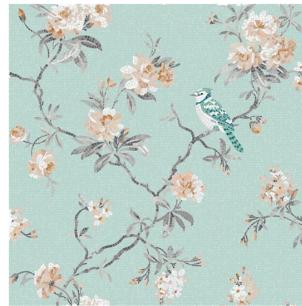

Artistic Artwall

FLUTE 1

FLUTE 2

LYRIC 1

LYRIC 2

LYRIC 3

LYRIC 4

CARILLON 1

CARILLON 2

ARIA 1 A/B/C

ARIA 1 D/E/F

ARIA 2 A/B/C

ARIA 2 D/E/F

LYRA 1

LYRA 2

JINGLE 1

JINGLE 2

PRODUCT DESCRIPTION

Traditional Opus tessellatum technique made by hand-cutting each tile that allows a pattern to curve following natural lines.

SIZES & DIMENSIONS

1 x 1 cm | 3/8" x 3/8"

MATERIAL & TEXTURE

- Material: Glass
- Texture: Opaque
- Thickness: 4 mm | 5/32"
- Joint: 1 mm | 2/48"
- Weaving, flared and chamfered tesserae are available in sheets of 31,59 cm x 31,59 cm | 12 7/16" x 12 7/16"