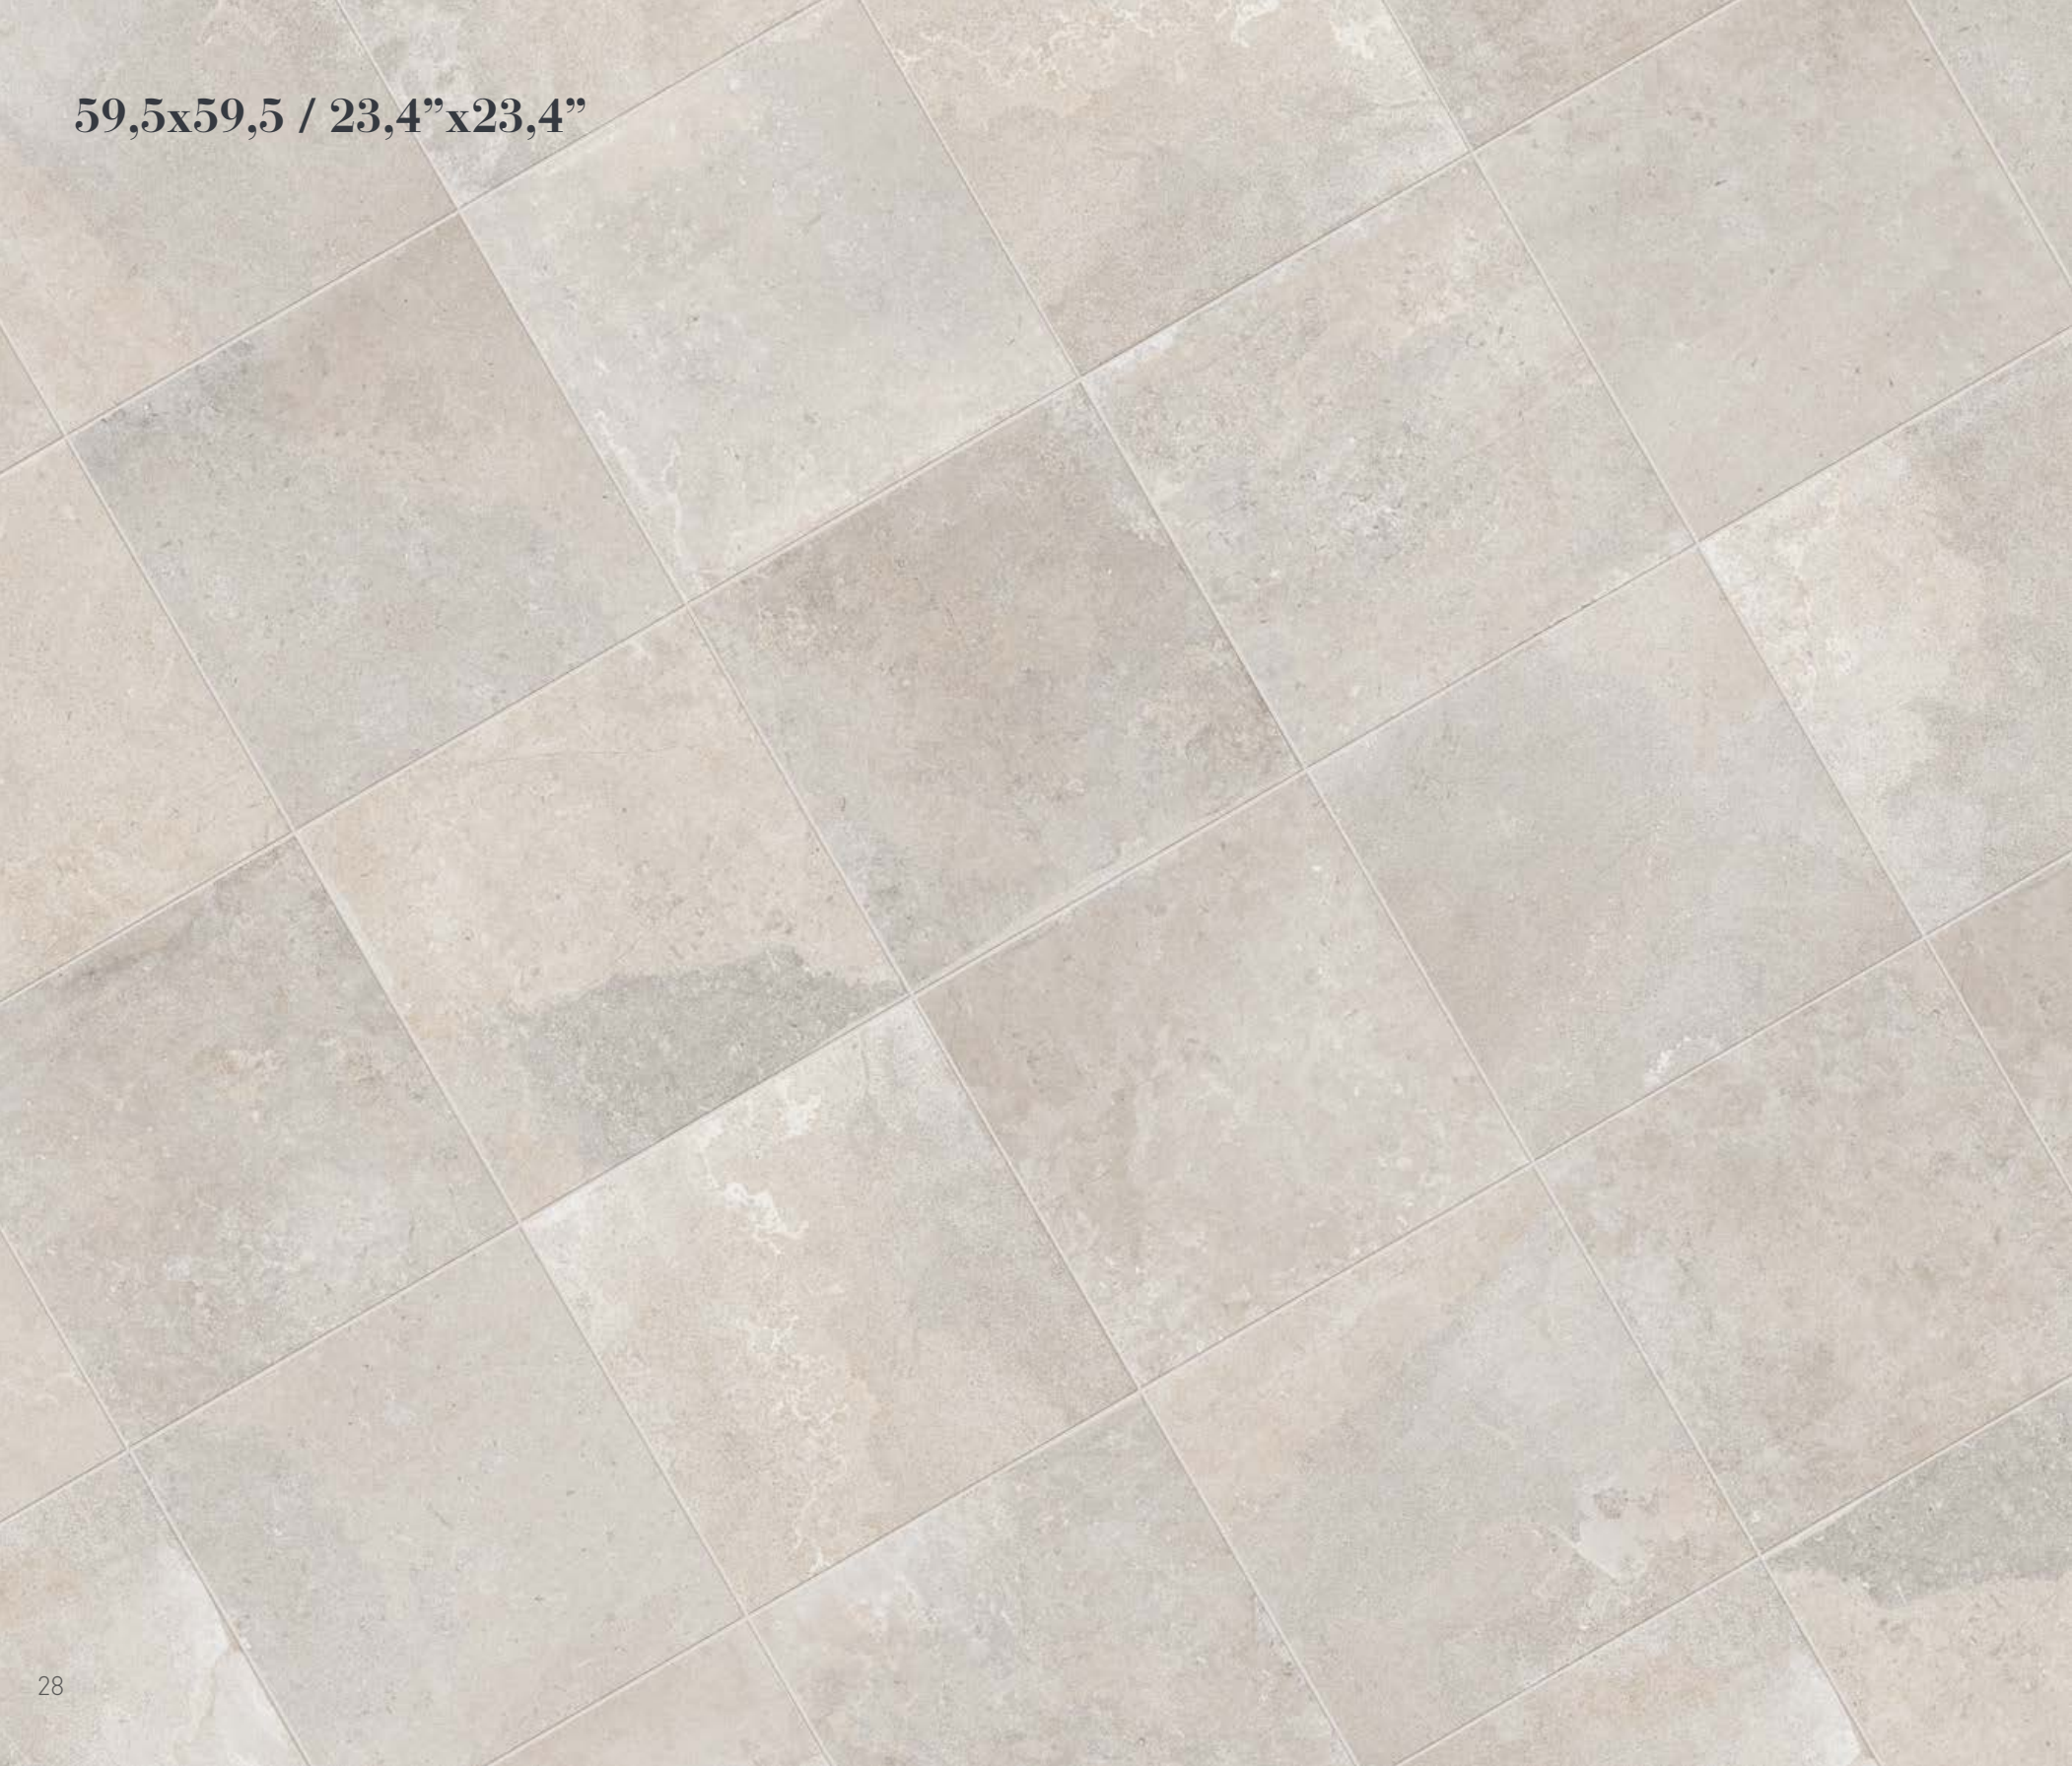

59,5x59,5 / 23,4"x23,4"