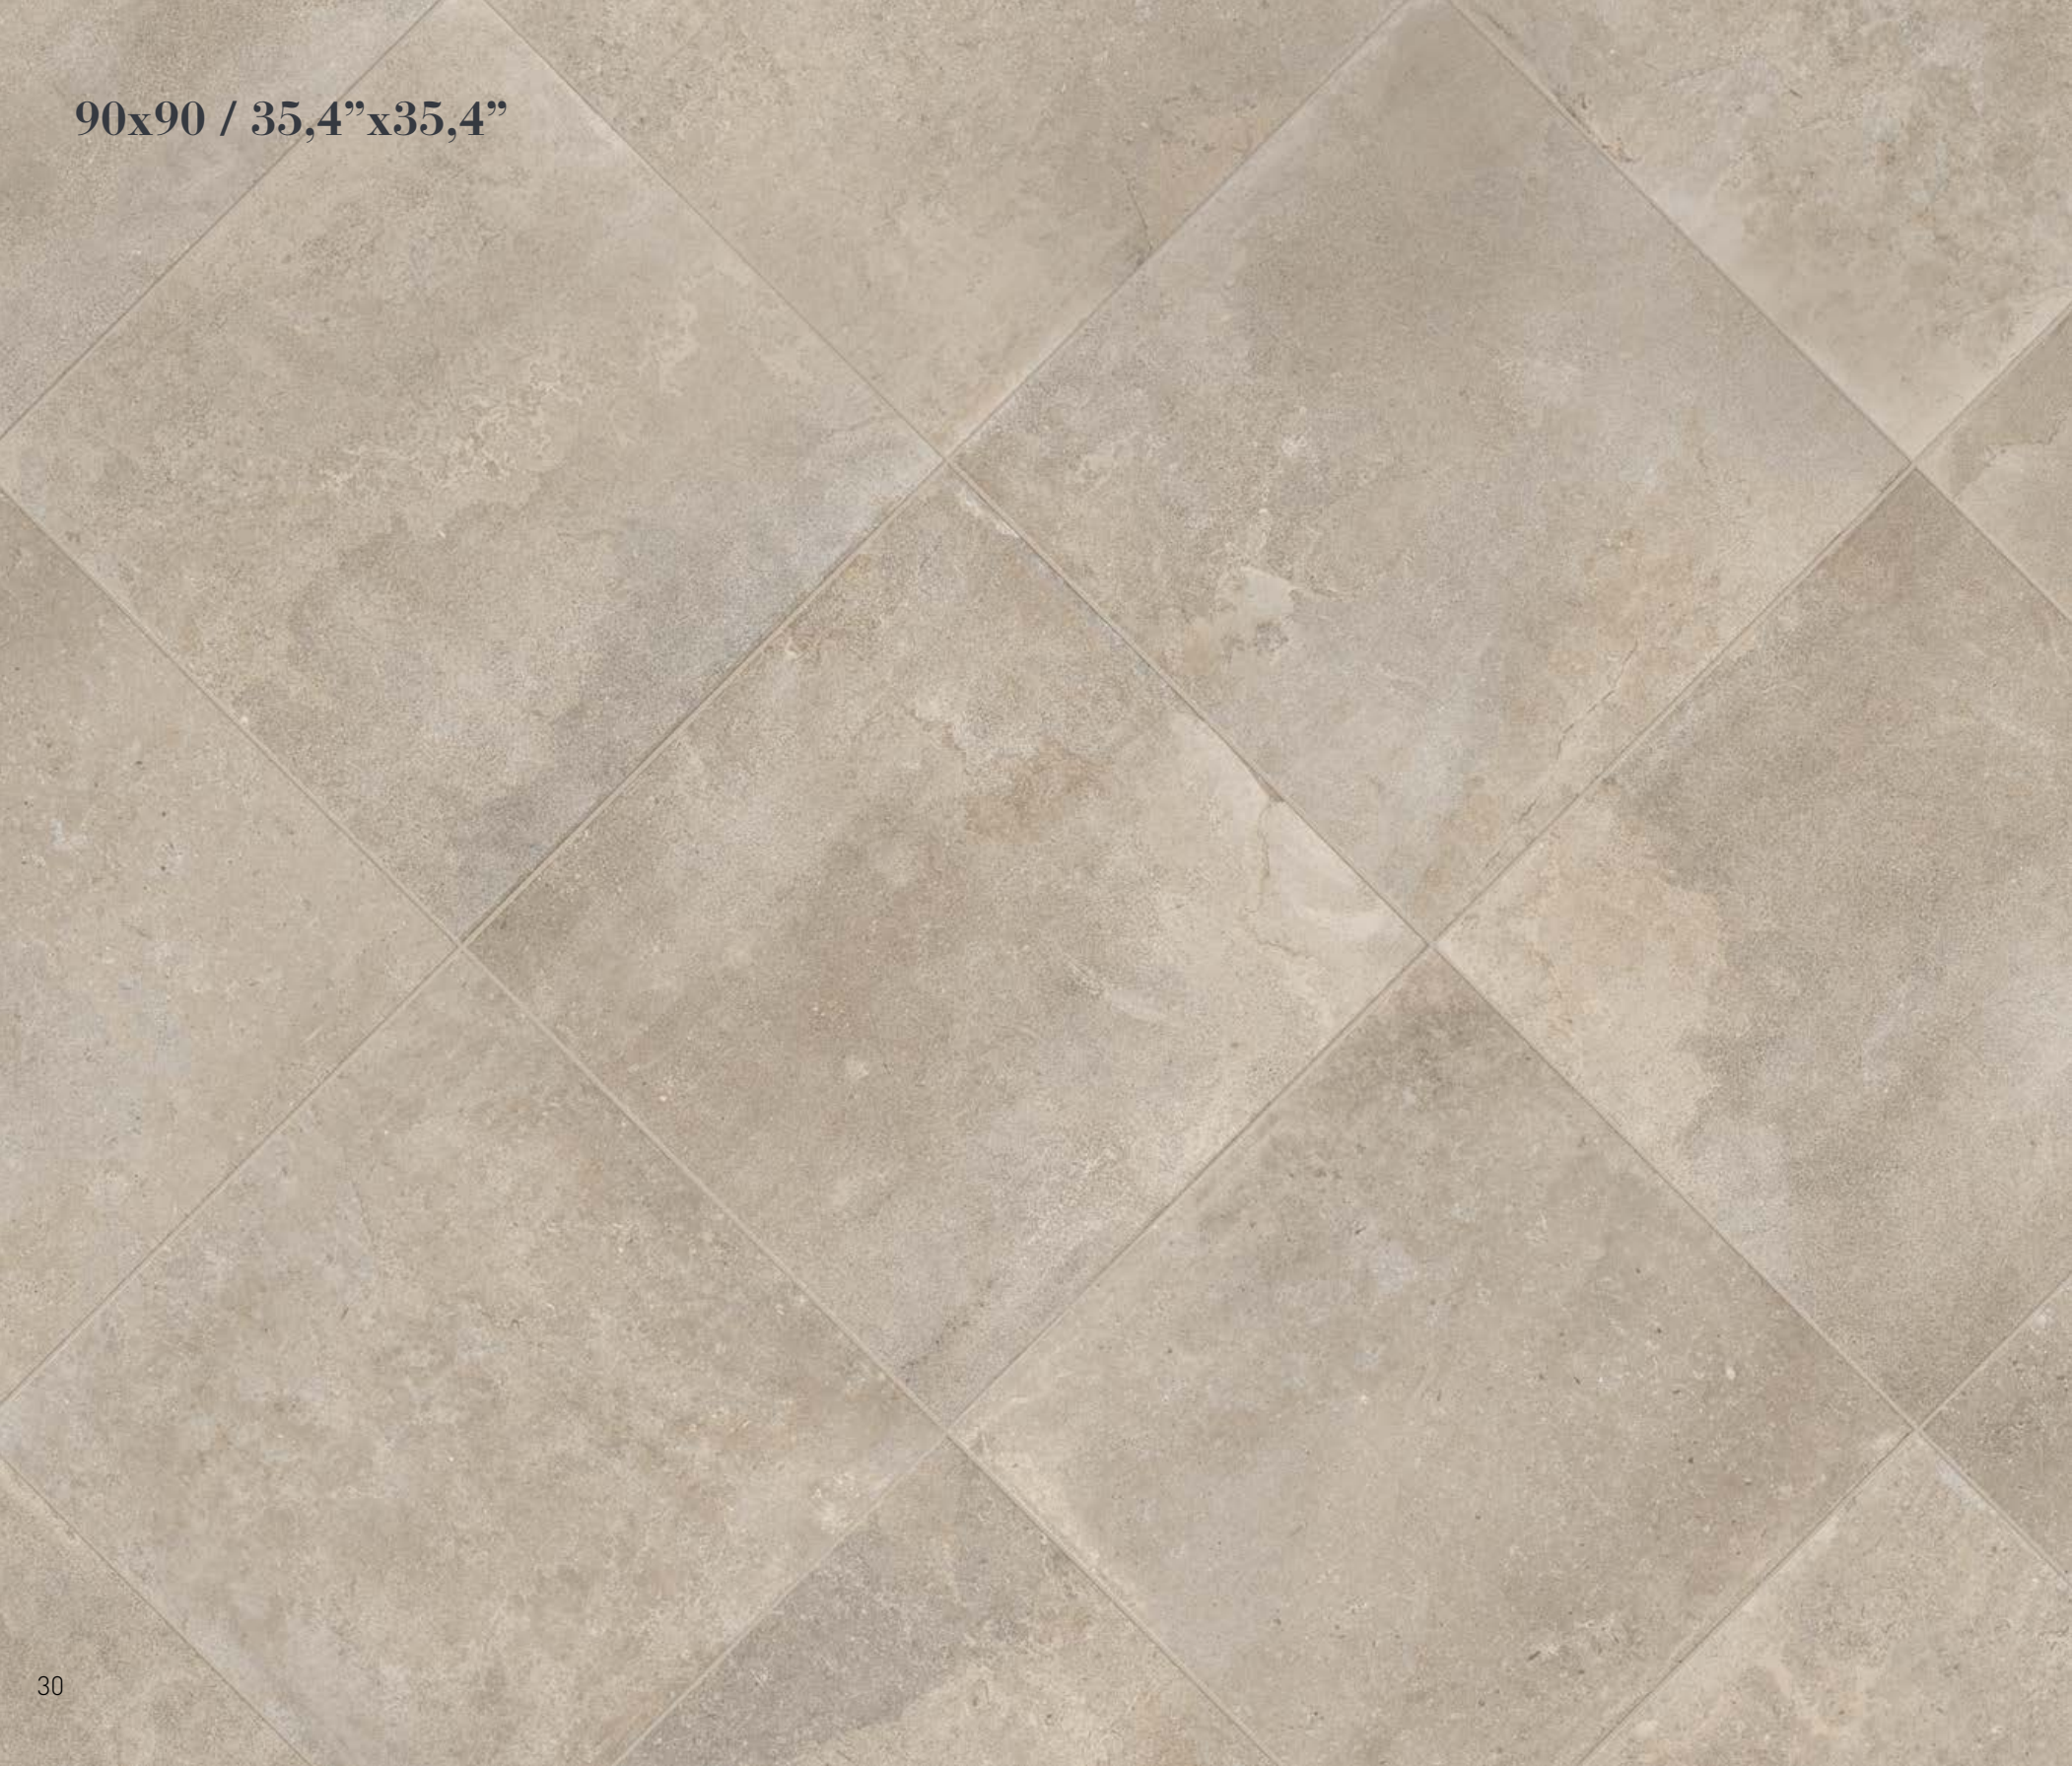

90x90 / 35,4"x35,4"