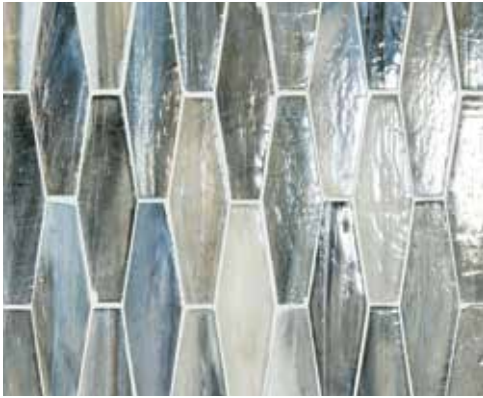

eHEX | 4 7/8 x 1 3/8 | IRIDESCENT