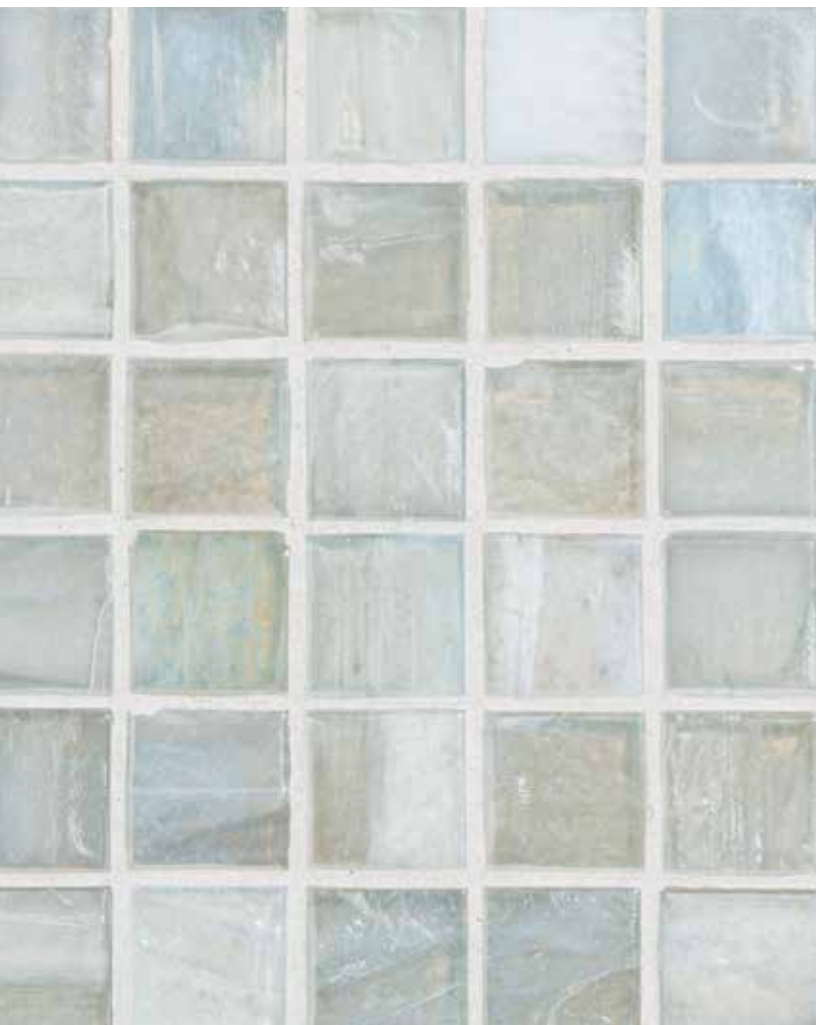

1 x 1 | SILK

1 x 4 | IRIDESCENT

1 x 4 | SILK

SOLD BY THE SHEET. SHEET MEASUREMENTS VARY DEPENDING ON PATTERN.

VIHARA

VINYASA

VARIATION IN COLOR, SHADE AND SURFACE TEXTURE TO BE EXPECTED. SURFACE FOLDS, SHALLOW CRACKS AND CHIPS ARE INHERENT IN OUR PRODUCT.

TONES WILL VARY
BY SHAPE / SIZE

Within a given color the tones will vary by size/shape. Please reference samples of the *actual size* desired.

(ABOVE): 1x4 HATHA SILK, SWISH HATHA SILK

VIHARA

JADE

VARIATION IN COLOR, SHADE AND SURFACE TEXTURE TO BE EXPECTED. SURFACE FOLDS, SHALLOW CRACKS AND CHIPS ARE INHERENT IN OUR PRODUCT.

1/2 x 1/4 | IRIDESCENT

1/2 x 1/4 | SILK

1 x 1 | IRIDESCENT

1 x 1 | SILK

1 x 4 | IRIDESCENT

1 x 4 | SILK

SOLD BY THE SHEET. SHEET MEASUREMENTS VARY DEPENDING ON PATTERN.

(FACING, TOP): 1/2 x 1/4 ICHIKA SILK.
(BOTTOM) 1x1 PUKA IRIDESCENT

JUST SO YOU KNOW...

- A wide range of variation in color, shade and surface texture are to be expected. Surface folds, shallow cracks and minor edge irregularities (including occasional chipped sides/edges) are also natural characteristics of Vihara. Within a given color the tones will vary by size/shape. Please reference samples of the actual size desired.
- Vihara is mounted with paper facing out.