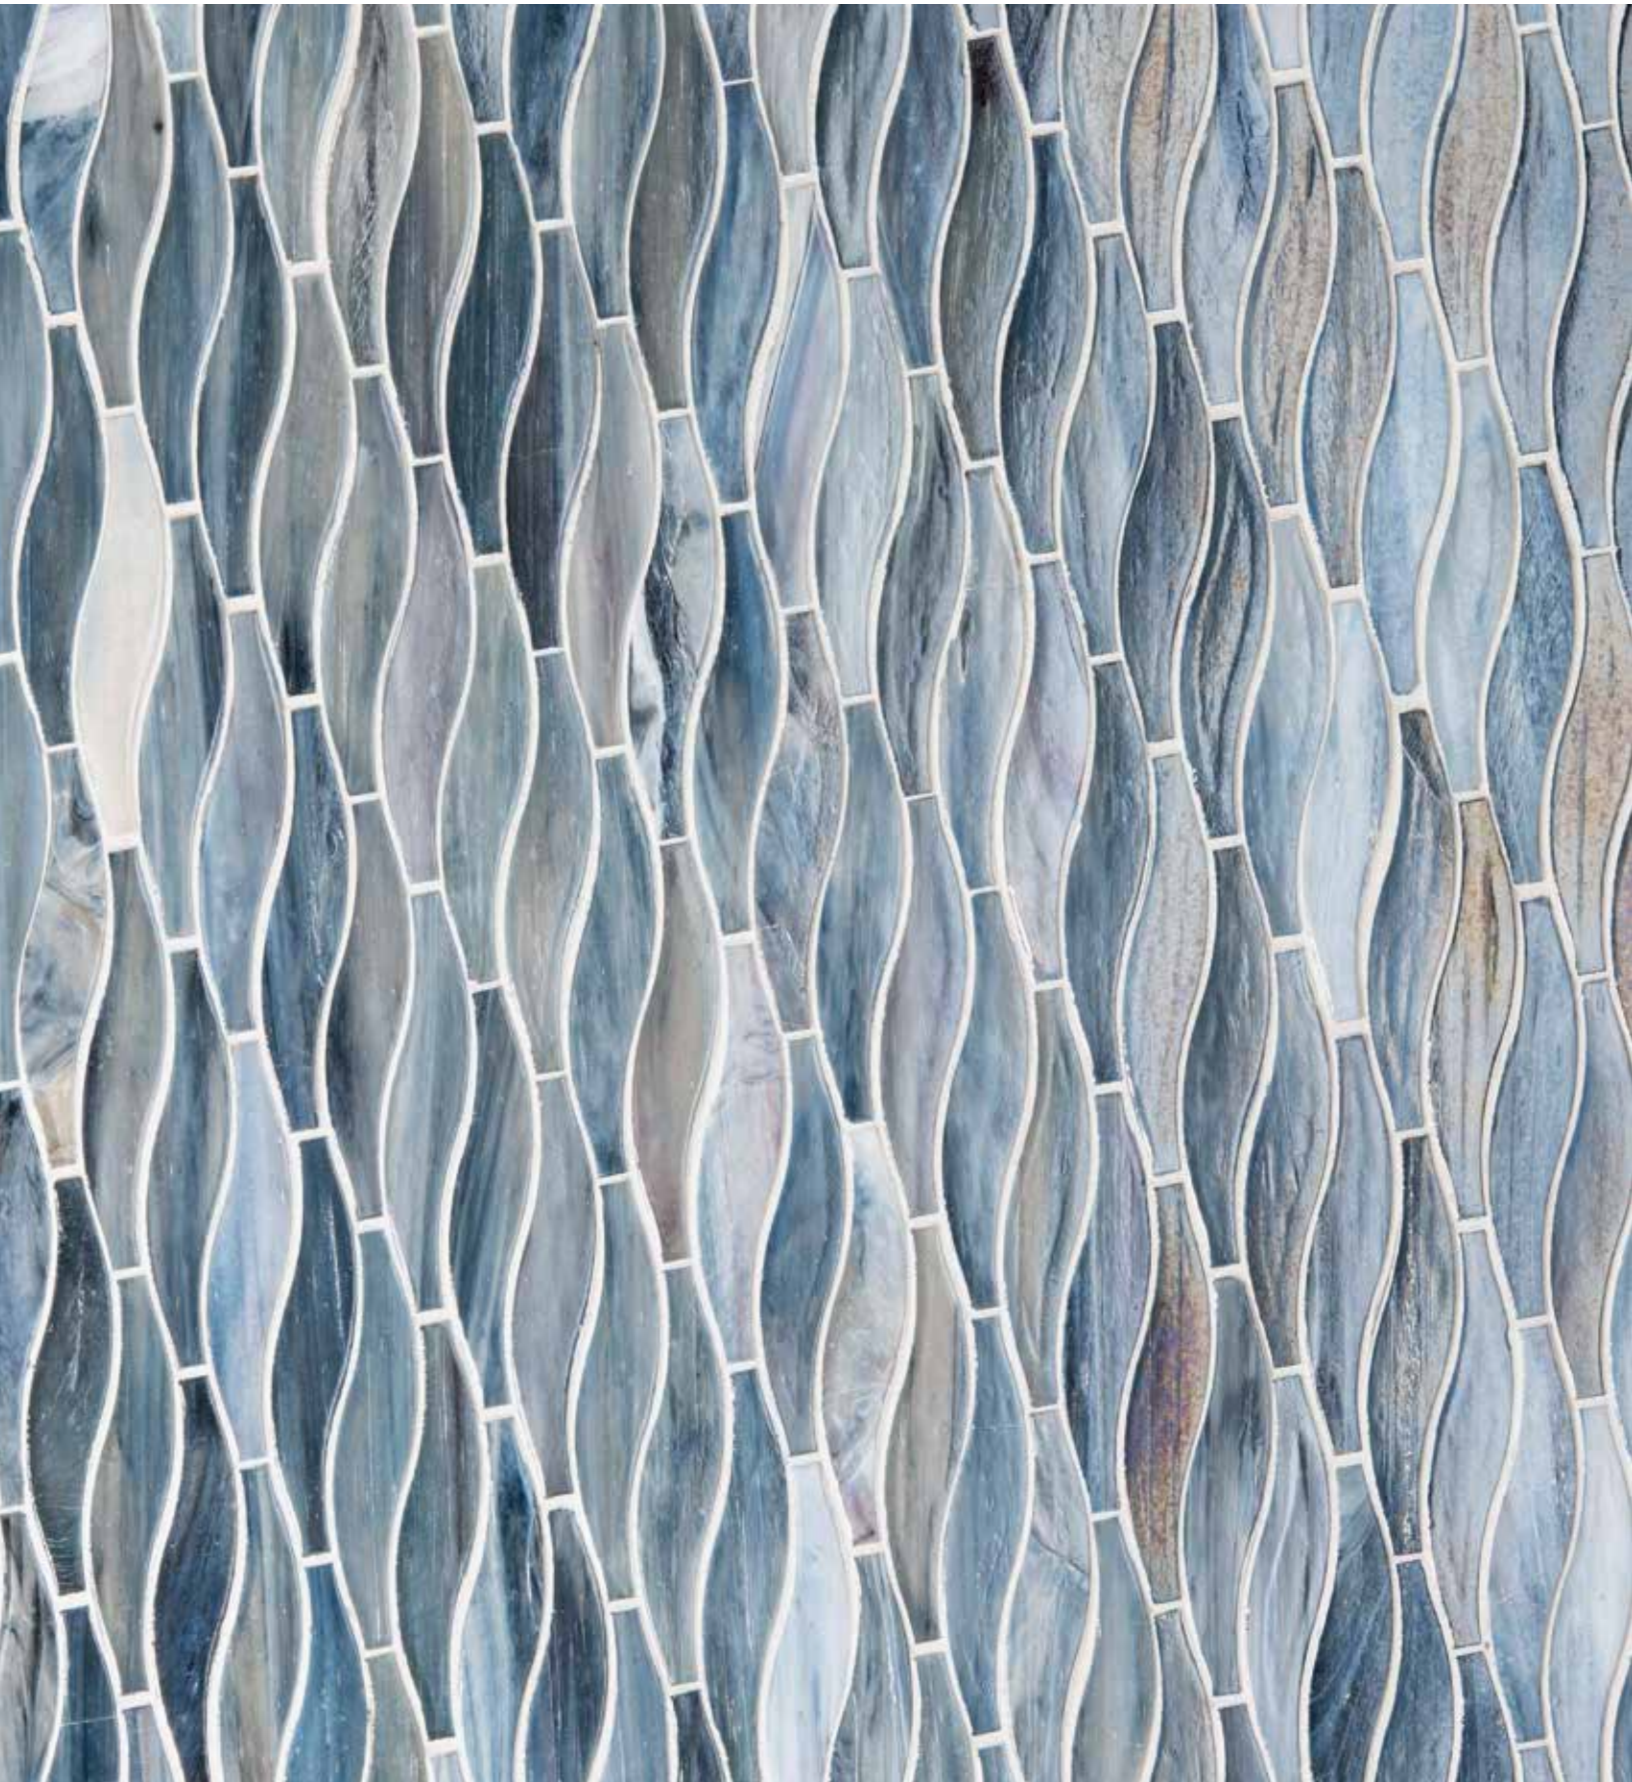

VIHARA

(ABOVE): SWISH BODHI IRIDESCENT