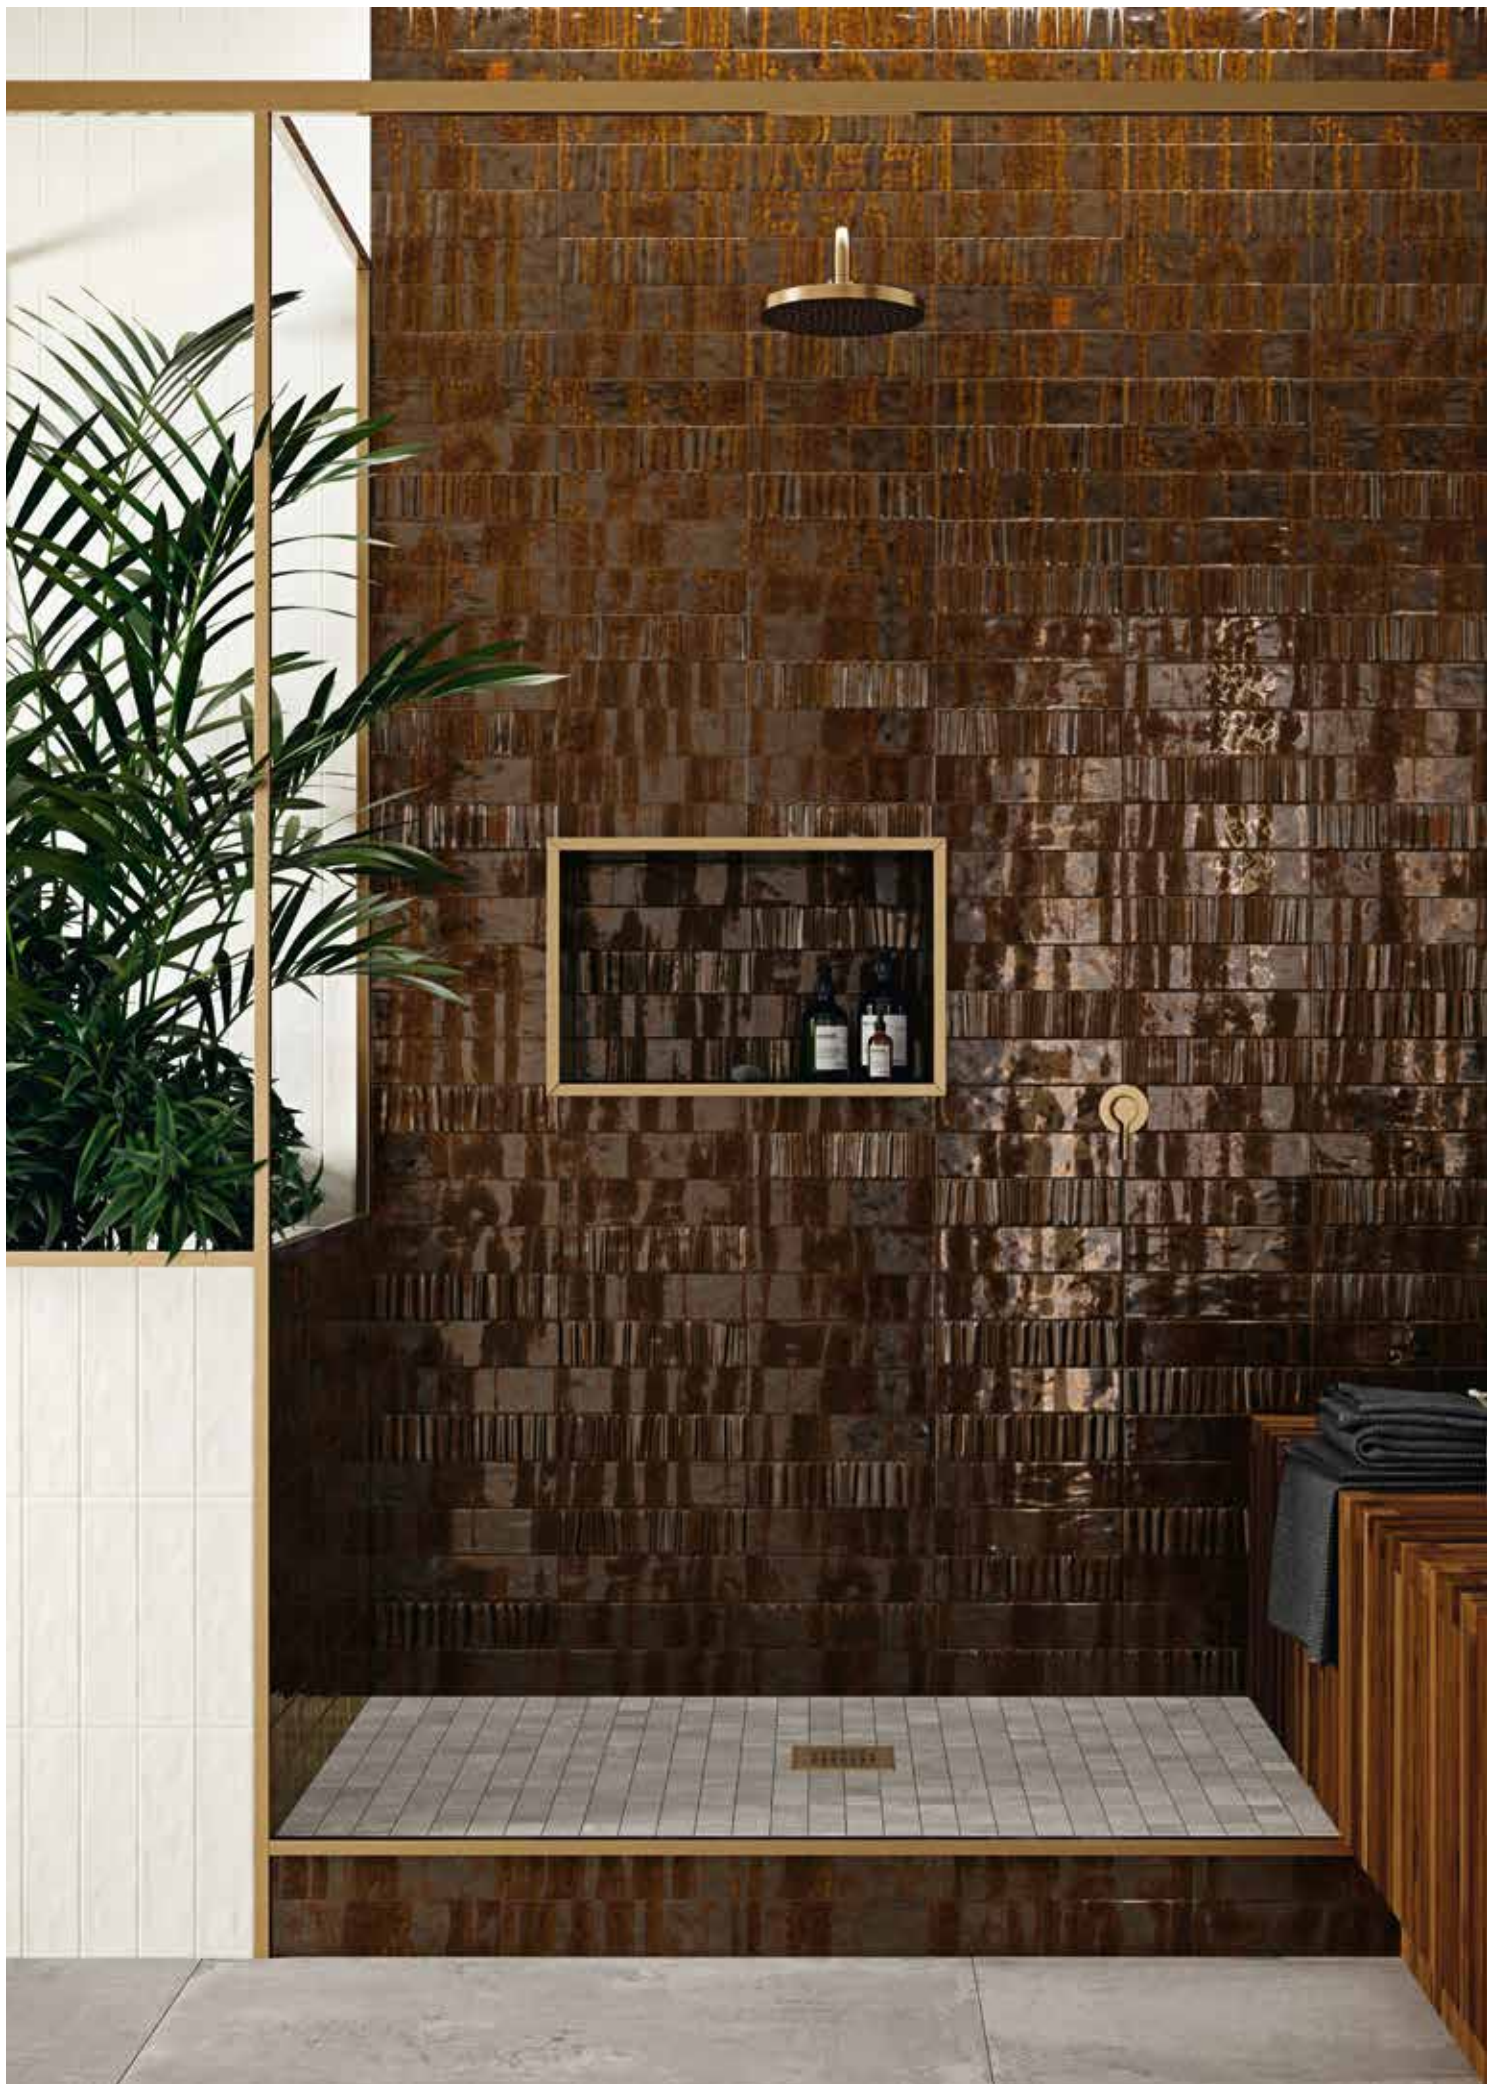

Wall: Joliet Ivory_Toffee_Toffee Prisma 7,4x29,75 cm

Floor: Metallic Grey Natural 99,55x99,55 cm-Metallic Grey Natural Mos. 5x5