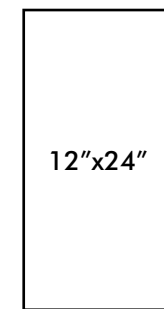

Mosaics

Mosaic 2"x2" Runway Blanc Honed IRG12MO157 12"x12" sheet	Mosaic 1"x2" Runway Blanc Honed IRG12MB1157 12"x12" sheet
Mosaic 2"x2" Runway Ash Honed IRG12MO156 12"x12" sheet	Mosaic 1"x2" Runway Ash Honed IRG12MB1156 12"x12" sheet
Mosaic 2"x2" Runway Fog Honed IRG12MO159 12"x12" sheet	Mosaic 1"x2" Runway Fog Honed IRG12MB1159 12"x12" sheet
Mosaic 2"x2" Runway Delight Honed IRG12MO158 12"x12" sheet	Mosaic 1"x2" Runway Delight Honed IRG12MB1158 12"x12" sheet
Mosaic 2"x2" Runway Tortore Honed IRG12MO160 12"x12" sheet	Mosaic 1"x2" Runway Tortore Honed IRG12MB1160 12"x12" sheet

Trims

BULLNOSE Runway Blanc Honed IRG424BT157 4"x24"	BULLNOSE Runway Ash Honed IRG424BT156 4"x24"	BULLNOSE Runway Fog Honed IRG424BT159 4"x24"	BULLNOSE Runway Delight Honed IRG424BT158 4"x24"	BULLNOSE Runway Tortore Honed IRG424BT160 4"x24"
COVE BASE Runway Blanc Honed IRG612C157 6"x12"	COVE BASE Runway Ash Honed IRG612C156 6"x12"	COVE BASE Runway Fog Honed IRG612C159 6"x12"	COVE BASE Runway Delight Honed IRG612C158 6"x12"	COVE BASE Runway Tortore Honed IRG612C160 6"x12"

Tiles

HONED

Runway Blanc Honed IRG1836157 18"x36"	
Runway Ash Honed IRG1836156 18"x36"	
Runway Fog Honed IRG1836159 18"x36"	
Runway Delight Honed IRG1836158 18"x36"	
Runway Tortore Honed IRG1836160 18"x36"	

LAPPATO

Runway Blanc Lappato IRSP1836157 18"x36"		
Runway Ash Lappato IRSP1836156 18"x36"		
Runway Fog Lappato IRSP1836159 18"x36"		
Runway Delight Lappato IRSP1836158 18"x36"		
Runway Tortore Lappato IRSP1836160 18"x36"		

Runway Blanc Honed IRG1224157 12"x24"	
Runway Ash Honed IRG1224156 12"x24"	
Runway Fog Honed IRG1224159 12"x24"	
Runway Delight Honed IRG1224158 12"x24"	
Runway Tortore Honed IRG1224160 12"x24"	

Runway Blanc Lappato IRSP1224157 12"x24"		
Runway Ash Lappato IRSP1224156 12"x24"		
Runway Fog Lappato IRSP1224159 12"x24"		
Runway Delight Lappato IRSP1224158 12"x24"		
Runway Tortore Lappato IRSP1224160 12"x24"		

Packaging

Product	Size	Box Pieces 	Box SF	Pallet Boxes	Pallet SF	Thickness 	Weight LB/SF
HONED - LAPPATO	18"x36"	5	22.189	18	399.402	8.0	3.63
HONED - LAPPATO	12"x24"	8	15.751	32	504.032	8.0	3.55
							lb per pieces
MOSAICS	2"x2" on 12"x12" sheet	5	4.896	-	-	8.0	3.55
MOSAICS	1"x2" on 12"x12" sheet	5	4.896	-	-	8.0	3.55
BULLNOSE	4"x24"	16	10.388	-	-	8.0	2.00
COVE BASE	6"x12"	8	3.876	-	-	7.5	1.70