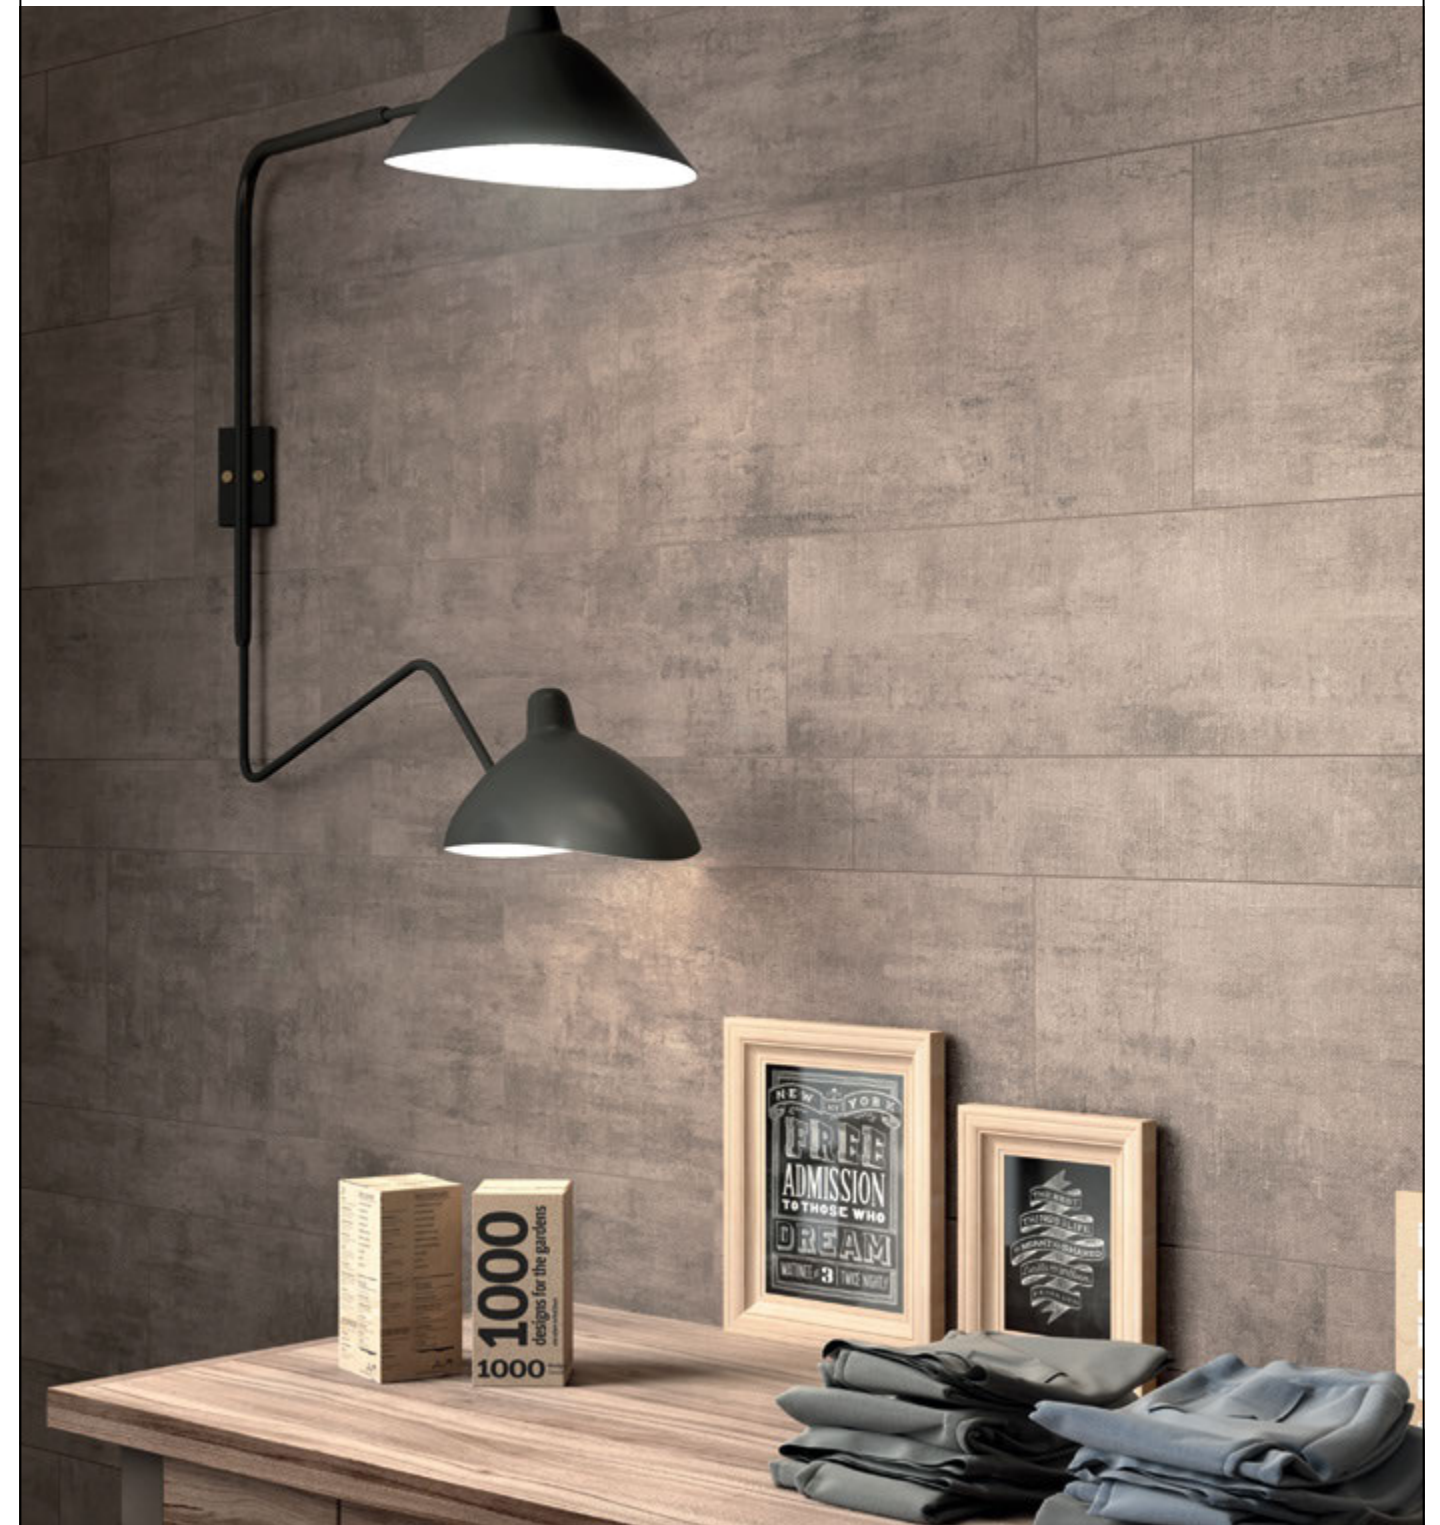

RUNWAY DELIGHT

18"x36"

Runway Delight Honed
IRG1836158 18" x 36"

Runway Delight Lappato
IRSP1836158 18" x 36"

12"x24"

Runway Delight Honed
IRG1224158 12" x 24"

Runway Delight Lappato
IRSP1224158 12" x 24"

finishes
HONED
LAPPATO