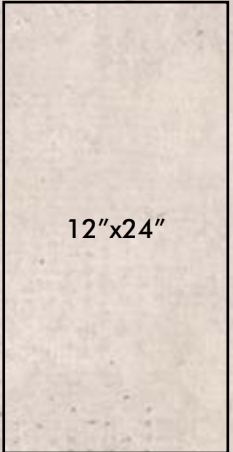

12"x24"

Runway Delight Honed
IRG1224158 12" x 24"

Runway Delight Lappato
IRSP1224158 12" x 24"

finishes
HONED
LAPPATO