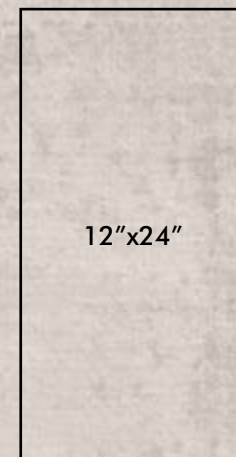

12"x24"

Runway Tortore Honed
IRG1224160 12" x 24"

Runway Tortore Lappato
IRSP1224160 12" x 24"

finishes
HONED
LAPPATO