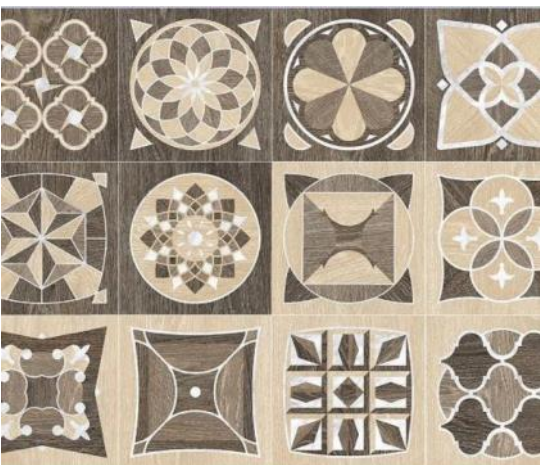

Sand 12 x 48 & 12 x 72

meet

eclectic brown 8 x 48 & chevron

allure hazel 8 x 48 & chevron

chic beige 8 x 48 & chevron

scandi white 8 x 48 & chevron

tarsia 8 x 8

primewood

nut 8 x 48

honey 8 x 48

white 8 x 48

brown 8 x 48

natural 8 x 48

taupe 8 x 48

primewood deco

mix 36 x 36