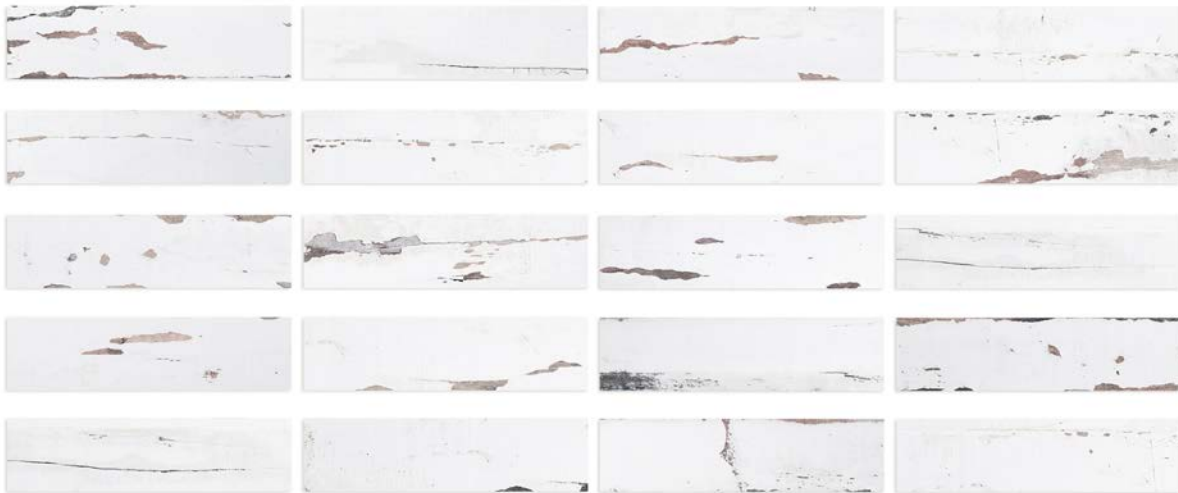

Handmade Décor Vintage 3 x 12

stile 2.5 x 9.5

Cipria MT

Carta da Zucchero MT

Pistacchio MT

Ecrú MT

Cipria GL

Carta da Zucchero GL

Pistacchio GL

Ecrú GL

Caffè MT

Caffè GL