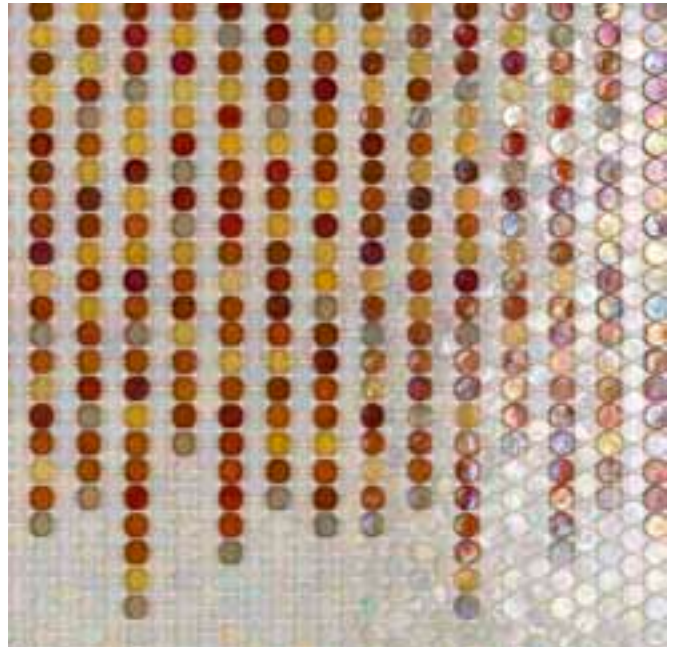

NGB 514

NGB 514

Key colors: 203 · 205 · 210,5 · 221 · 240