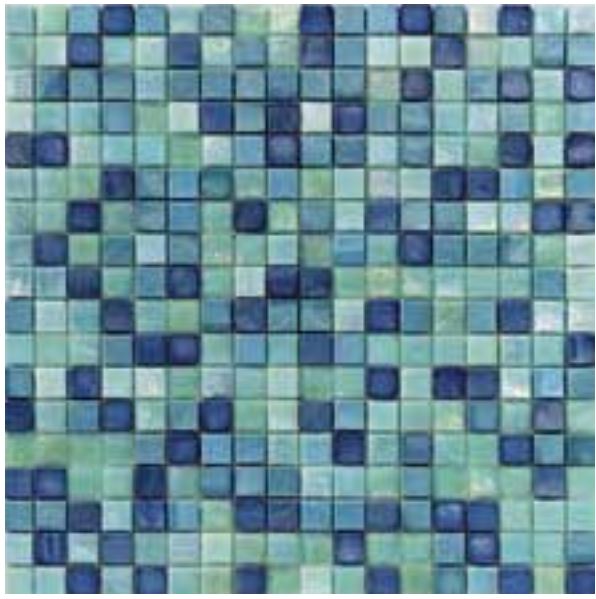

BLEND **STAGNONE**

Fern 2 *Iridium*

Lapislazuli 4 *Murano*

Turquoise 3 *Murano*