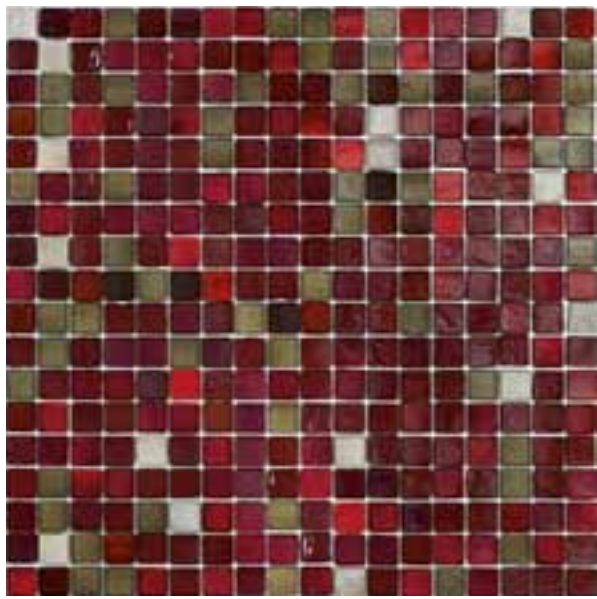

Tessera 3/8" x 3/8" · 10 x 10 mm

Rootbeer (28) *WaterGlass*

Coral 1 *Murano*

Dahlia 2 *Iridium*

Crimson (40) *WaterGlass*

Coral 2 *Murano*

STRIPES 139 • TAR-R *Mediterranea*

Tessera 3/8" x 3/8" · 10 x 10 mm

Rootbeer (28) *WaterGlass*

Coral 1 *Murano*

Dahlia 2 *Iridium*

Crimson (40) *WaterGlass*

Coral 2 *Murano*

BLEND **SHELIAC**

Rootbeer (28) *WaterGlass* Lightsout (10) *WaterGlass*
 Crimson (40) *WaterGlass* Chestnut 2 *Murano*