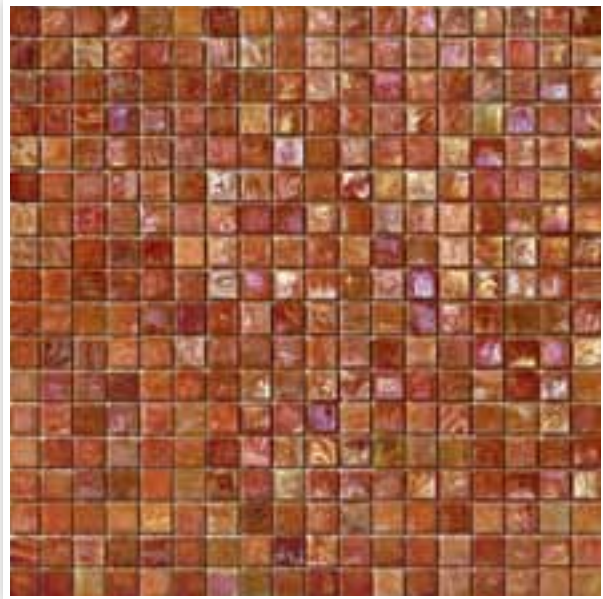

Tessera 3/8" x 3/8" · 10 x 10 mm

Rootbeer (28) *WaterGlass*

Coral 1 *Murano*

Dahlia 2 *Iridium*

Crimson (40) *WaterGlass*

Coral 2 *Murano*

STRIPES 139 • TAR-R *Mediterranea*

Tessera 3/8" x 3/8" · 10 x 10 mm

Rootbeer (28) *WaterGlass*

Coral 1 *Murano*

Dahlia 2 *Iridium*

Crimson (40) *WaterGlass*

Coral 2 *Murano*

BLEND **SHELIAC**

Rootbeer (28) *WaterGlass* Lightsout (10) *WaterGlass*
 Crimson (40) *WaterGlass* Chestnut 2 *Murano*