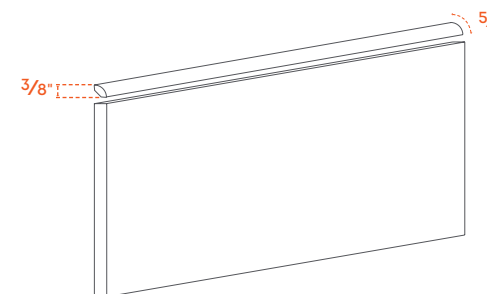

UNIVERSAL TRIM 5/8 x 12