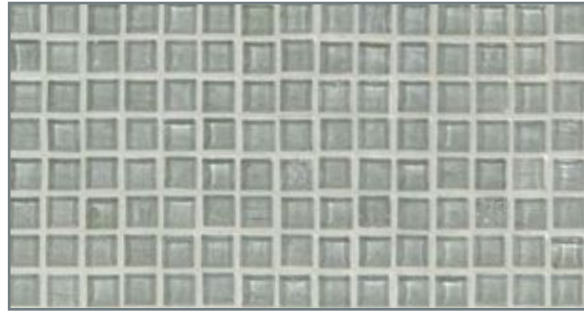

MIZUMI PATTERNS

1/2 x 1/2 Mini Mosaic
(11.5mm x 11.5mm)

Pompeii (1/2 x 1/2)
(11.5mm x 11.5mm)

1/2 x 1 Mini Brick
(11.5 mm x 25mm)

1 x 1 Mosaic
(25mm x 25mm)

Martini (5/8 x 2)
(16mm x 50mm)

1 x 2 Brick
(25mm x 50mm)

1/2 x 4 Brick
(11.5mm x 100mm)

1 x 4 Brick
(25mm x 100mm)

Rio (1/2 x 1 & 1 x 1) (Natural and Silk)
(11.5mm x 25mm, 25mm x 25mm)

Material thickness: 6 mm • Color shown: Baby Blue • Finish shown: Natural

Mizumi [mi-zu-mi]