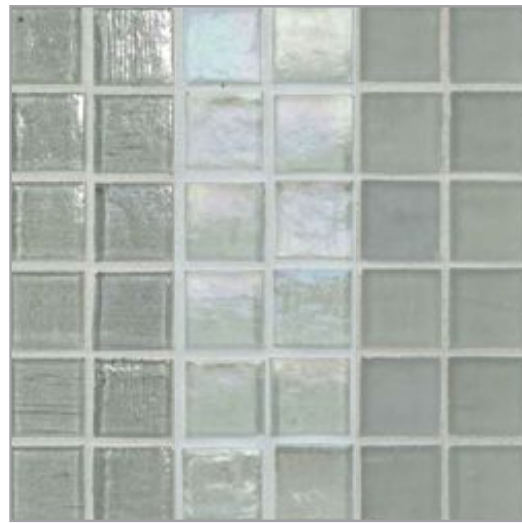

1/2 x 4 Brick
(11.5mm x 100mm)

1 x 4 Brick
(25mm x 100mm)

Rio (1/2 x 1 & 1 x 1) (Natural and Silk)
(11.5mm x 25mm, 25mm x 25mm)

Material thickness: 6 mm • Color shown: Baby Blue • Finish shown: Natural

Mizumi [mi-zu-mi]

MIZUMI

Natural | Pearl | Silk
Bright White

Natural | Pearl | Silk
Cloud

Natural | Pearl | Silk
Baby Blue

Natural | Pearl | Silk
Vintage Green

Natural | Pearl | Silk
Tea Leaf

Natural | Pearl | Silk
Conifer

Warm Sand
Available only in Pearl finish

Natural | Pearl | Silk
Shell

Natural | Pearl | Silk
Sunset

Natural | Pearl | Silk
Taupe

Natural | Pearl | Silk
Pine

Natural | Pearl | Silk
Apricot

Natural | Pearl | Silk
Sea Blue

Natural | Pearl | Silk
Kentucky Blue

Natural | Pearl | Silk
French Blue

Natural | Pearl | Silk
English Blue

Natural | Pearl | Silk
Murano Blue

Natural | Pearl | Silk
Night Sky