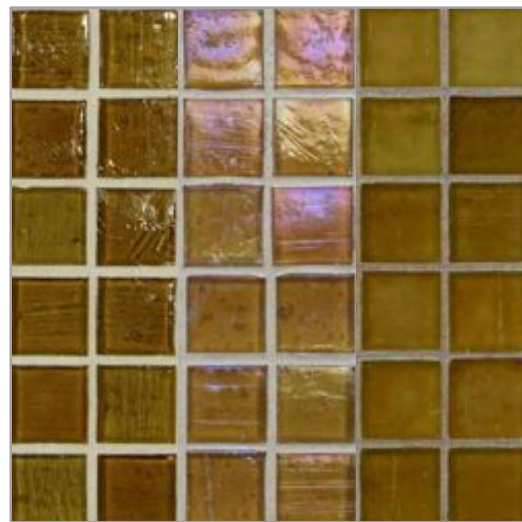

1/2 x 4 Brick
(11.5mm x 100mm)

1 x 4 Brick
(25mm x 100mm)

Rio (1/2 x 1 & 1 x 1) (Natural and Silk)
(11.5mm x 25mm, 25mm x 25mm)

Material thickness: 6 mm • Color shown: Baby Blue • Finish shown: Natural

Mizumi [mi-zu-mi]

MIZUMI

Natural | Pearl | Silk
Bright White

Natural | Pearl | Silk
Cloud

Natural | Pearl | Silk
Baby Blue

Natural | Pearl | Silk
Vintage Green

Natural | Pearl | Silk
Tea Leaf

Natural | Pearl | Silk
Conifer

Warm Sand
Available only in Pearl finish

Natural | Pearl | Silk
Shell

Natural | Pearl | Silk
Sunset

Natural | Pearl | Silk
Taupe

Natural | Pearl | Silk
Pine

Natural | Pearl | Silk
Apricot

Natural | Pearl | Silk
Sea Blue

Natural | Pearl | Silk
Kentucky Blue

Natural | Pearl | Silk
French Blue

Natural | Pearl | Silk
English Blue

Natural | Pearl | Silk
Murano Blue

Natural | Pearl | Silk
Night Sky