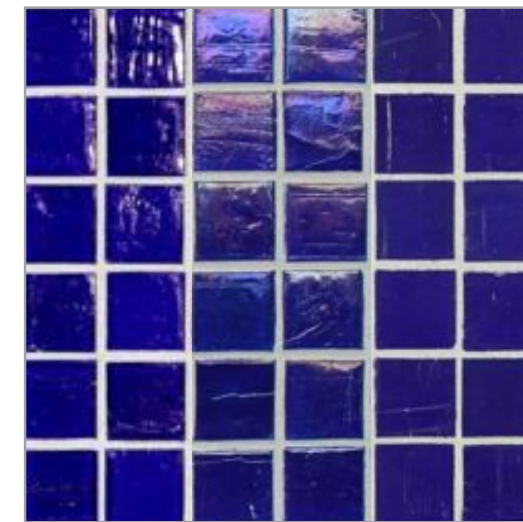

1/2 x 4 Brick
(11.5mm x 100mm)

1 x 4 Brick
(25mm x 100mm)

Rio (1/2 x 1 & 1 x 1) (Natural and Silk)
(11.5mm x 25mm, 25mm x 25mm)

Material thickness: 6 mm • Color shown: Baby Blue • Finish shown: Natural

Mizumi [mi-zu-mi]

MIZUMI

Natural | Pearl | Silk
Bright White

Natural | Pearl | Silk
Cloud

Natural | Pearl | Silk
Baby Blue

Natural | Pearl | Silk
Vintage Green

Natural | Pearl | Silk
Tea Leaf

Natural | Pearl | Silk
Conifer

Warm Sand
Available only in Pearl finish

Natural | Pearl | Silk
Shell

Natural | Pearl | Silk
Sunset

Natural | Pearl | Silk
Taupe

Natural | Pearl | Silk
Pine

Natural | Pearl | Silk
Apricot

Natural | Pearl | Silk
Sea Blue

Natural | Pearl | Silk
Kentucky Blue

Natural | Pearl | Silk
French Blue

Natural | Pearl | Silk
English Blue

Natural | Pearl | Silk
Murano Blue

Natural | Pearl | Silk
Night Sky