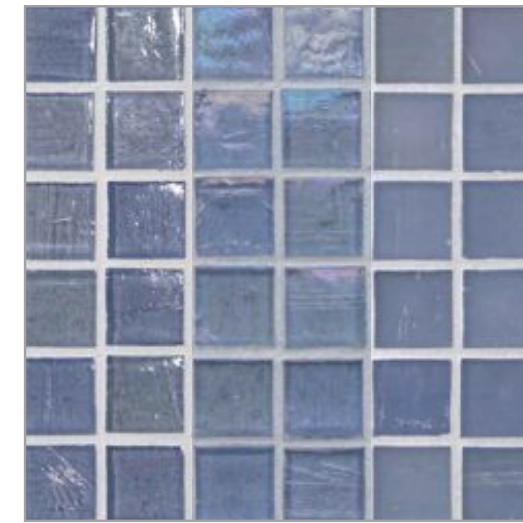

MIZUMI

Natural | Pearl | Silk
Bright White

Natural | Pearl | Silk
Cloud

Natural | Pearl | Silk
Baby Blue

Natural | Pearl | Silk
Vintage Green

Natural | Pearl | Silk
Tea Leaf

Natural | Pearl | Silk
Conifer

Warm Sand
Available only in Pearl finish

Natural | Pearl | Silk
Shell

Natural | Pearl | Silk
Sunset

Natural | Pearl | Silk
Taupe

Natural | Pearl | Silk
Pine

Natural | Pearl | Silk
Apricot

Natural | Pearl | Silk
Sea Blue

Natural | Pearl | Silk
Kentucky Blue

Natural | Pearl | Silk
French Blue

Natural | Pearl | Silk
English Blue

Natural | Pearl | Silk
Murano Blue

Natural | Pearl | Silk
Night Sky