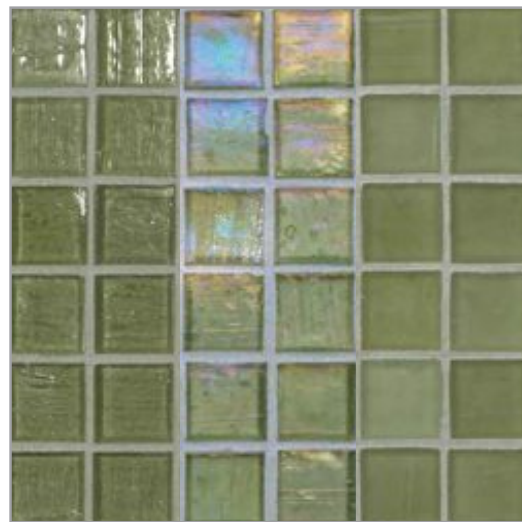

MIZUMI

Natural | Pearl | Silk
Bright White

Natural | Pearl | Silk
Cloud

Natural | Pearl | Silk
Baby Blue

Natural | Pearl | Silk
Vintage Green

Natural | Pearl | Silk
Tea Leaf

Natural | Pearl | Silk
Conifer

Warm Sand
Available only in Pearl finish

Natural | Pearl | Silk
Shell

Natural | Pearl | Silk
Sunset

Natural | Pearl | Silk
Taupe

Natural | Pearl | Silk
Pine

Natural | Pearl | Silk
Apricot

Natural | Pearl | Silk
Sea Blue

Natural | Pearl | Silk
Kentucky Blue

Natural | Pearl | Silk
French Blue

Natural | Pearl | Silk
English Blue

Natural | Pearl | Silk
Murano Blue

Natural | Pearl | Silk
Night Sky