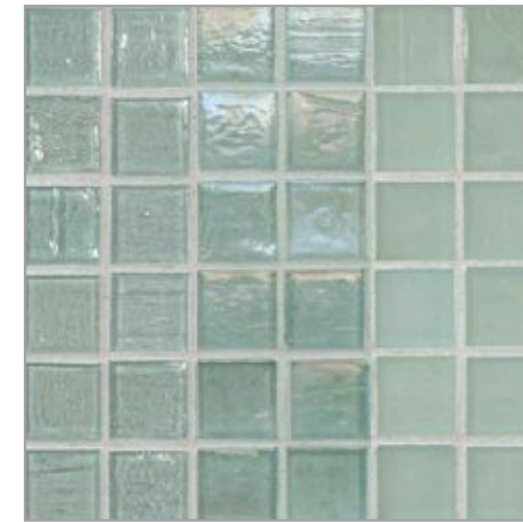

MIZUMI

Natural | Pearl | Silk
Bright White

Natural | Pearl | Silk
Cloud

Natural | Pearl | Silk
Baby Blue

Natural | Pearl | Silk
Vintage Green

Natural | Pearl | Silk
Tea Leaf

Natural | Pearl | Silk
Conifer

Warm Sand
Available only in Pearl finish

Natural | Pearl | Silk
Shell

Natural | Pearl | Silk
Sunset

Natural | Pearl | Silk
Taupe

Natural | Pearl | Silk
Pine

Natural | Pearl | Silk
Apricot

Natural | Pearl | Silk
Sea Blue

Natural | Pearl | Silk
Kentucky Blue

Natural | Pearl | Silk
French Blue

Natural | Pearl | Silk
English Blue

Natural | Pearl | Silk
Murano Blue

Natural | Pearl | Silk
Night Sky