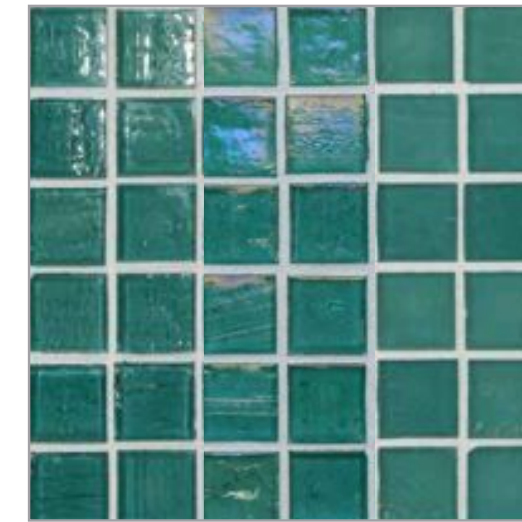

MIZUMI

Natural | Pearl | Silk
Bright White

Natural | Pearl | Silk
Cloud

Natural | Pearl | Silk
Baby Blue

Natural | Pearl | Silk
Vintage Green

Natural | Pearl | Silk
Tea Leaf

Natural | Pearl | Silk
Conifer

Warm Sand
Available only in Pearl finish

Natural | Pearl | Silk
Shell

Natural | Pearl | Silk
Sunset

Natural | Pearl | Silk
Taupe

Natural | Pearl | Silk
Pine

Natural | Pearl | Silk
Apricot

Natural | Pearl | Silk
Sea Blue

Natural | Pearl | Silk
Kentucky Blue

Natural | Pearl | Silk
French Blue

Natural | Pearl | Silk
English Blue

Natural | Pearl | Silk
Murano Blue

Natural | Pearl | Silk
Night Sky