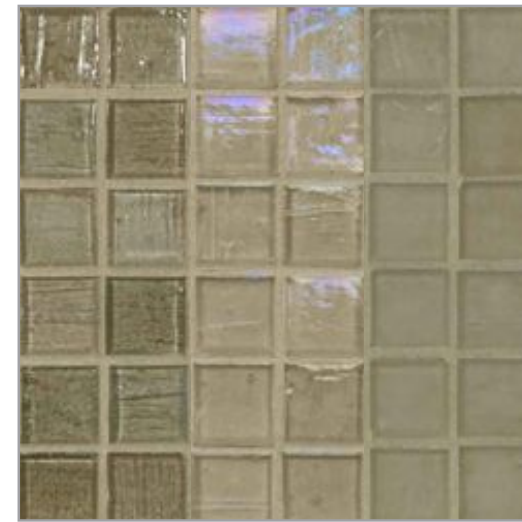

1/2 x 4 Brick
(11.5mm x 100mm)

1 x 4 Brick
(25mm x 100mm)

Rio (1/2 x 1 & 1 x 1) (Natural and Silk)
(11.5mm x 25mm, 25mm x 25mm)

Material thickness: 6 mm • Color shown: Baby Blue • Finish shown: Natural

Mizumi [mi-zu-mi]

MIZUMI

Natural | Pearl | Silk
Bright White

Natural | Pearl | Silk
Cloud

Natural | Pearl | Silk
Baby Blue

Natural | Pearl | Silk
Vintage Green

Natural | Pearl | Silk
Tea Leaf

Natural | Pearl | Silk
Conifer

Warm Sand
Available only in Pearl finish

Natural | Pearl | Silk
Shell

Natural | Pearl | Silk
Sunset

Natural | Pearl | Silk
Taupe

Natural | Pearl | Silk
Pine

Natural | Pearl | Silk
Apricot

Natural | Pearl | Silk
Sea Blue

Natural | Pearl | Silk
Kentucky Blue

Natural | Pearl | Silk
French Blue

Natural | Pearl | Silk
English Blue

Natural | Pearl | Silk
Murano Blue

Natural | Pearl | Silk
Night Sky