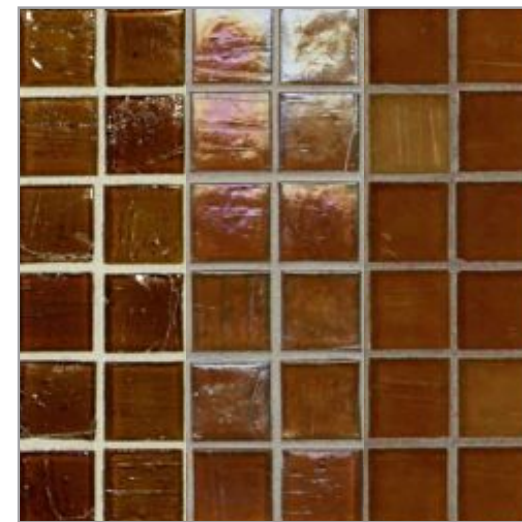

MIZUMI

Natural | Pearl | Silk
Bright White

Natural | Pearl | Silk
Cloud

Natural | Pearl | Silk
Baby Blue

Natural | Pearl | Silk
Vintage Green

Natural | Pearl | Silk
Tea Leaf

Natural | Pearl | Silk
Conifer

Warm Sand
Available only in Pearl finish

Natural | Pearl | Silk
Shell

Natural | Pearl | Silk
Sunset

Natural | Pearl | Silk
Taupe

Natural | Pearl | Silk
Pine

Natural | Pearl | Silk
Apricot

Natural | Pearl | Silk
Sea Blue

Natural | Pearl | Silk
Kentucky Blue

Natural | Pearl | Silk
French Blue

Natural | Pearl | Silk
English Blue

Natural | Pearl | Silk
Murano Blue

Natural | Pearl | Silk
Night Sky