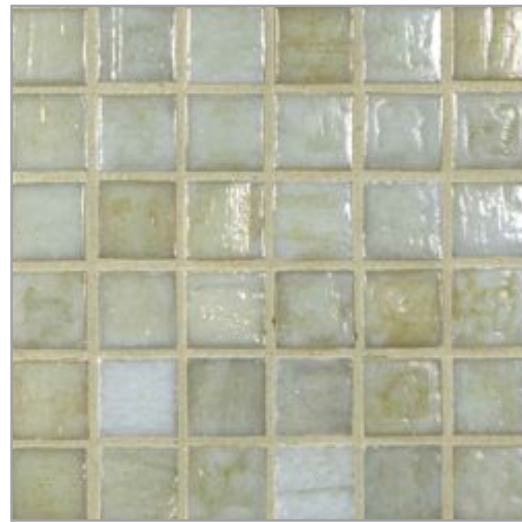

MIZUMI

Natural | Pearl | Silk
Bright White

Natural | Pearl | Silk
Cloud

Natural | Pearl | Silk
Baby Blue

Natural | Pearl | Silk
Vintage Green

Natural | Pearl | Silk
Tea Leaf

Natural | Pearl | Silk
Conifer

Warm Sand
Available only in Pearl finish

Natural | Pearl | Silk
Shell

Natural | Pearl | Silk
Sunset

Natural | Pearl | Silk
Taupe

Natural | Pearl | Silk
Pine

Natural | Pearl | Silk
Apricot

Natural | Pearl | Silk
Sea Blue

Natural | Pearl | Silk
Kentucky Blue

Natural | Pearl | Silk
French Blue

Natural | Pearl | Silk
English Blue

Natural | Pearl | Silk
Murano Blue

Natural | Pearl | Silk
Night Sky