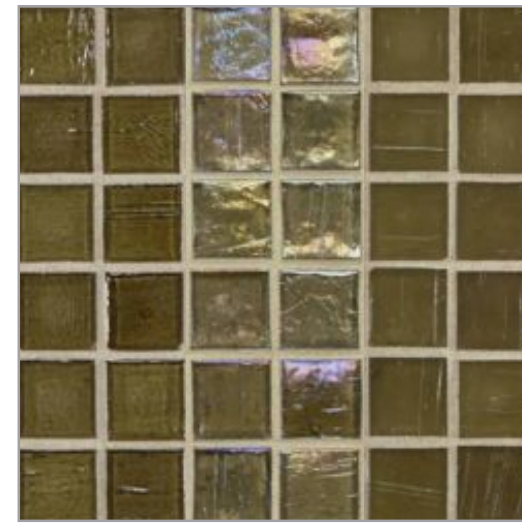

1/2 x 4 Brick
(11.5mm x 100mm)

1 x 4 Brick
(25mm x 100mm)

Rio (1/2 x 1 & 1 x 1) (Natural and Silk)
(11.5mm x 25mm, 25mm x 25mm)

Material thickness: 6 mm • Color shown: Baby Blue • Finish shown: Natural

Mizumi [mi-zu-mi]

MIZUMI

Natural | Pearl | Silk
Bright White

Natural | Pearl | Silk
Cloud

Natural | Pearl | Silk
Baby Blue

Natural | Pearl | Silk
Vintage Green

Natural | Pearl | Silk
Tea Leaf

Natural | Pearl | Silk
Conifer

Warm Sand
Available only in Pearl finish

Natural | Pearl | Silk
Shell

Natural | Pearl | Silk
Sunset

Natural | Pearl | Silk
Taupe

Natural | Pearl | Silk
Pine

Natural | Pearl | Silk
Apricot

Natural | Pearl | Silk
Sea Blue

Natural | Pearl | Silk
Kentucky Blue

Natural | Pearl | Silk
French Blue

Natural | Pearl | Silk
English Blue

Natural | Pearl | Silk
Murano Blue

Natural | Pearl | Silk
Night Sky