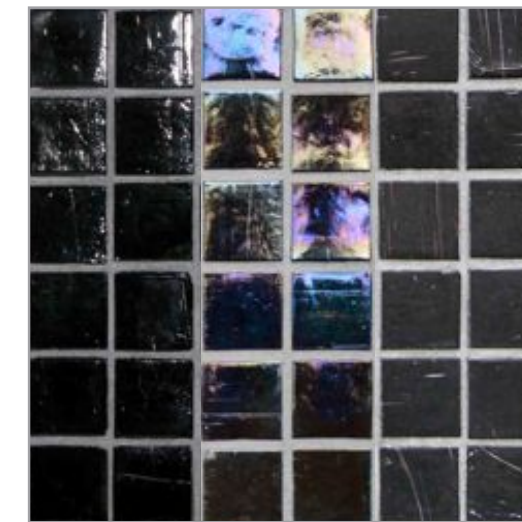

1/2 x 4 Brick
(11.5mm x 100mm)

1 x 4 Brick
(25mm x 100mm)

Rio (1/2 x 1 & 1 x 1) (Natural and Silk)
(11.5mm x 25mm, 25mm x 25mm)

Material thickness: 6 mm • Color shown: Baby Blue • Finish shown: Natural

Mizumi [mi-zu-mi]

Natural | Pearl | Silk
Shell

Natural | Pearl | Silk
Sunset

Natural | Pearl | Silk
Taupe

Natural | Pearl | Silk
Pine

Natural | Pearl | Silk
Apricot

Natural | Pearl | Silk
Sea Blue

Natural | Pearl | Silk
Kentucky Blue

Natural | Pearl | Silk
French Blue

Natural | Pearl | Silk
English Blue

Natural | Pearl | Silk
Murano Blue

Natural | Pearl | Silk
Night Sky