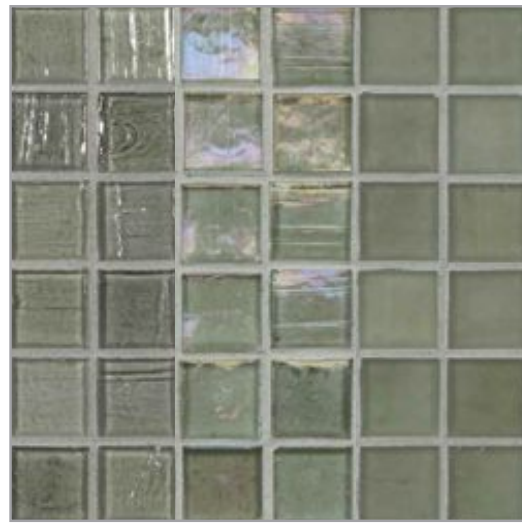

MIZUMI

Natural | Pearl | Silk
Bright White

Natural | Pearl | Silk
Cloud

Natural | Pearl | Silk
Baby Blue

Natural | Pearl | Silk
Vintage Green

Natural | Pearl | Silk
Tea Leaf

Natural | Pearl | Silk
Conifer

Warm Sand
Available only in Pearl finish

Natural | Pearl | Silk
Shell

Natural | Pearl | Silk
Sunset

Natural | Pearl | Silk
Taupe

Natural | Pearl | Silk
Pine

Natural | Pearl | Silk
Apricot

Natural | Pearl | Silk
Sea Blue

Natural | Pearl | Silk
Kentucky Blue

Natural | Pearl | Silk
French Blue

Natural | Pearl | Silk
English Blue

Natural | Pearl | Silk
Murano Blue

Natural | Pearl | Silk
Night Sky