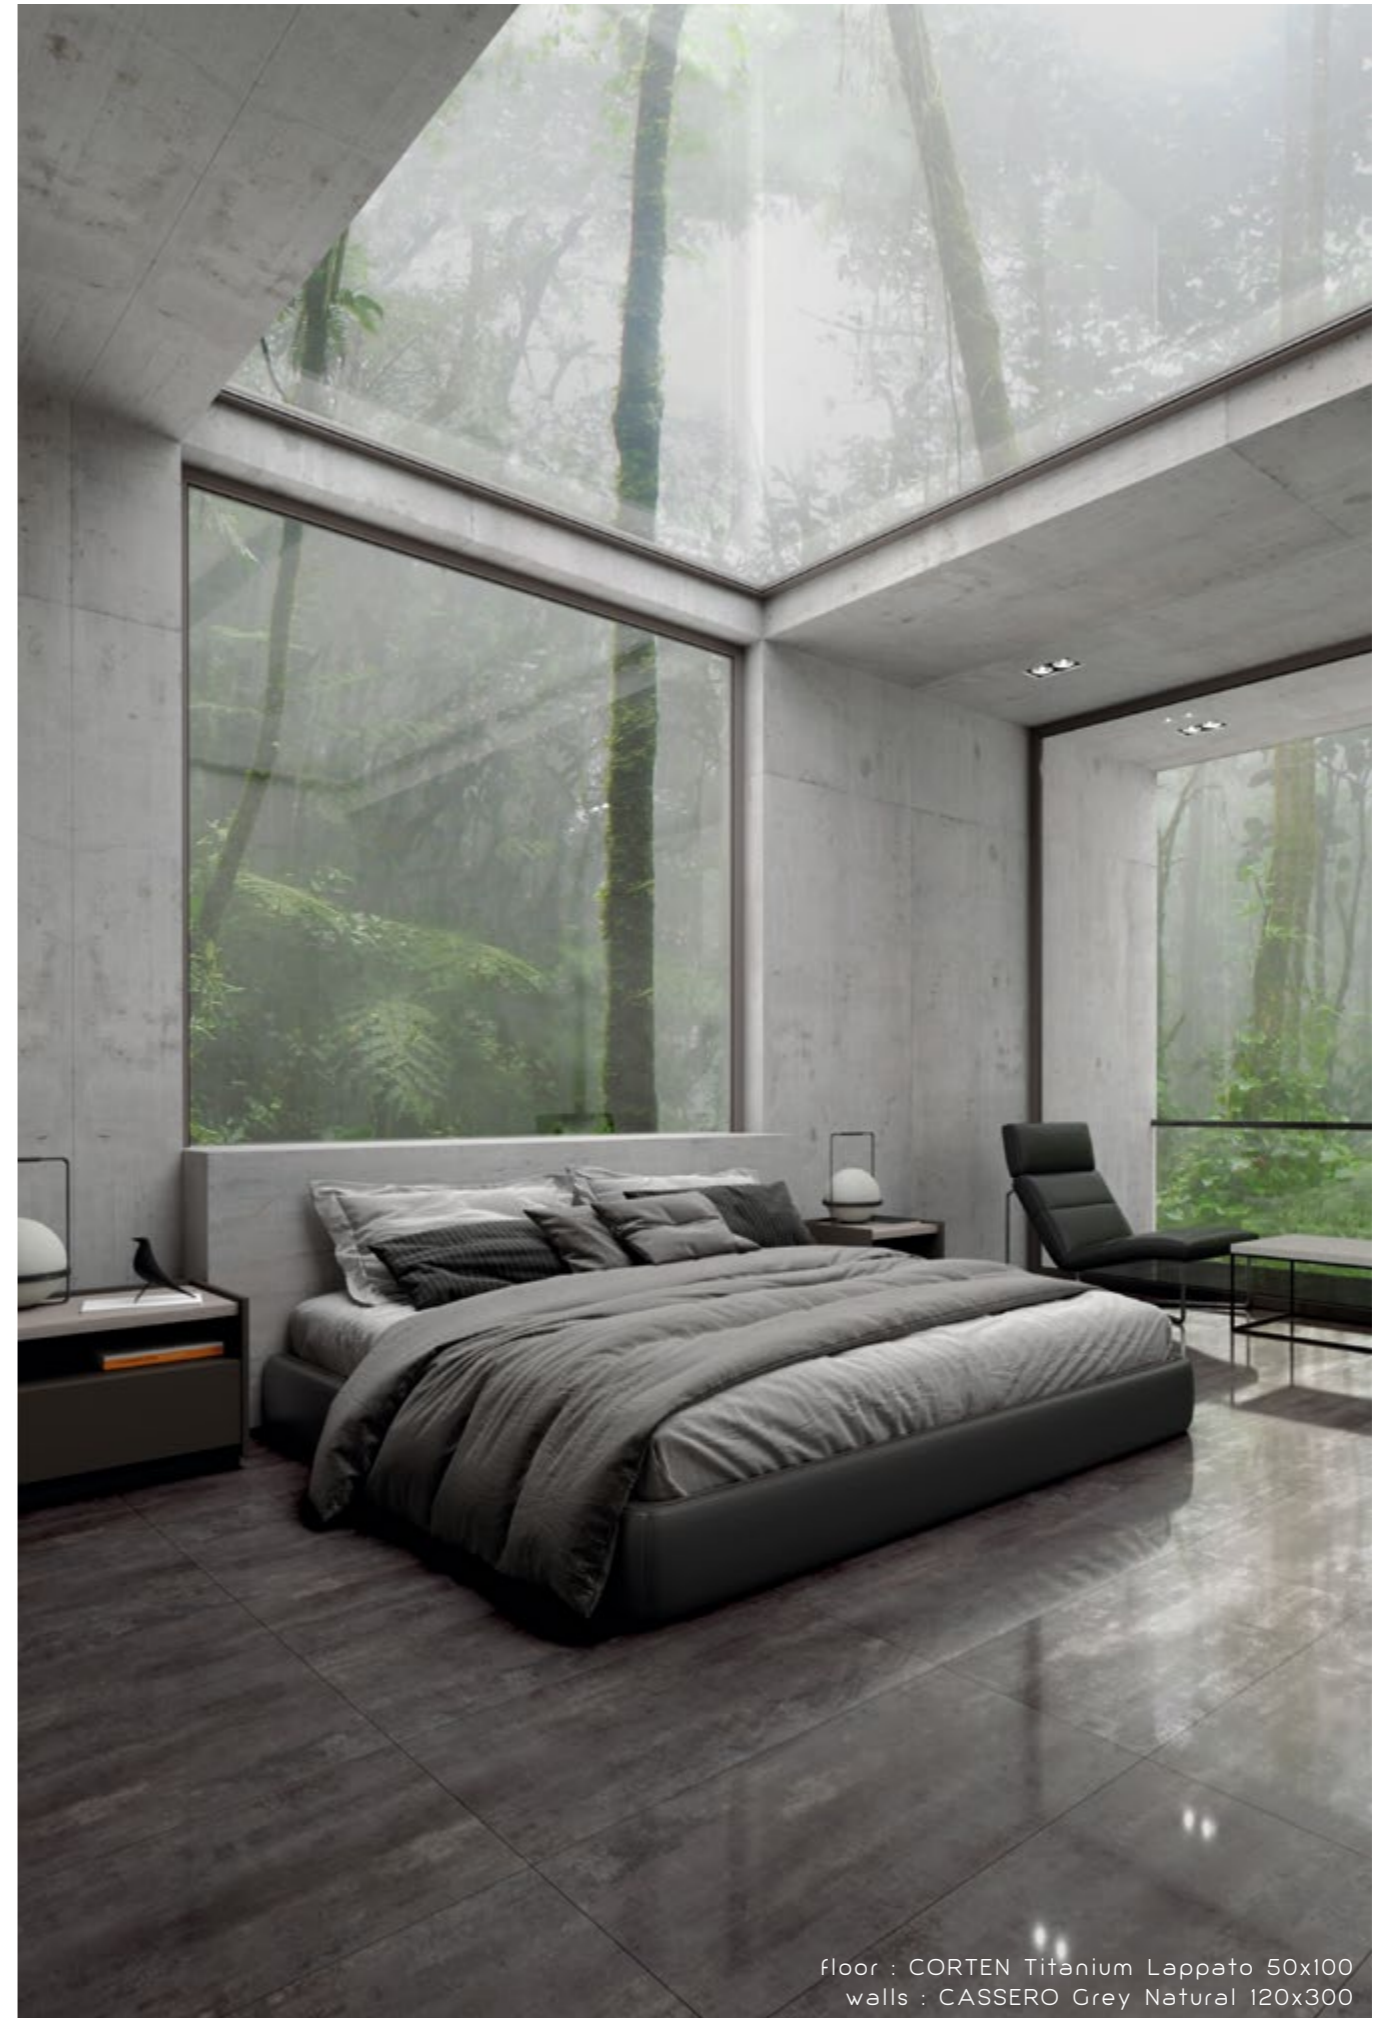

floor : CORTEN Titanium Lappato 50x100
walls : CASSERO Grey Natural 120x300